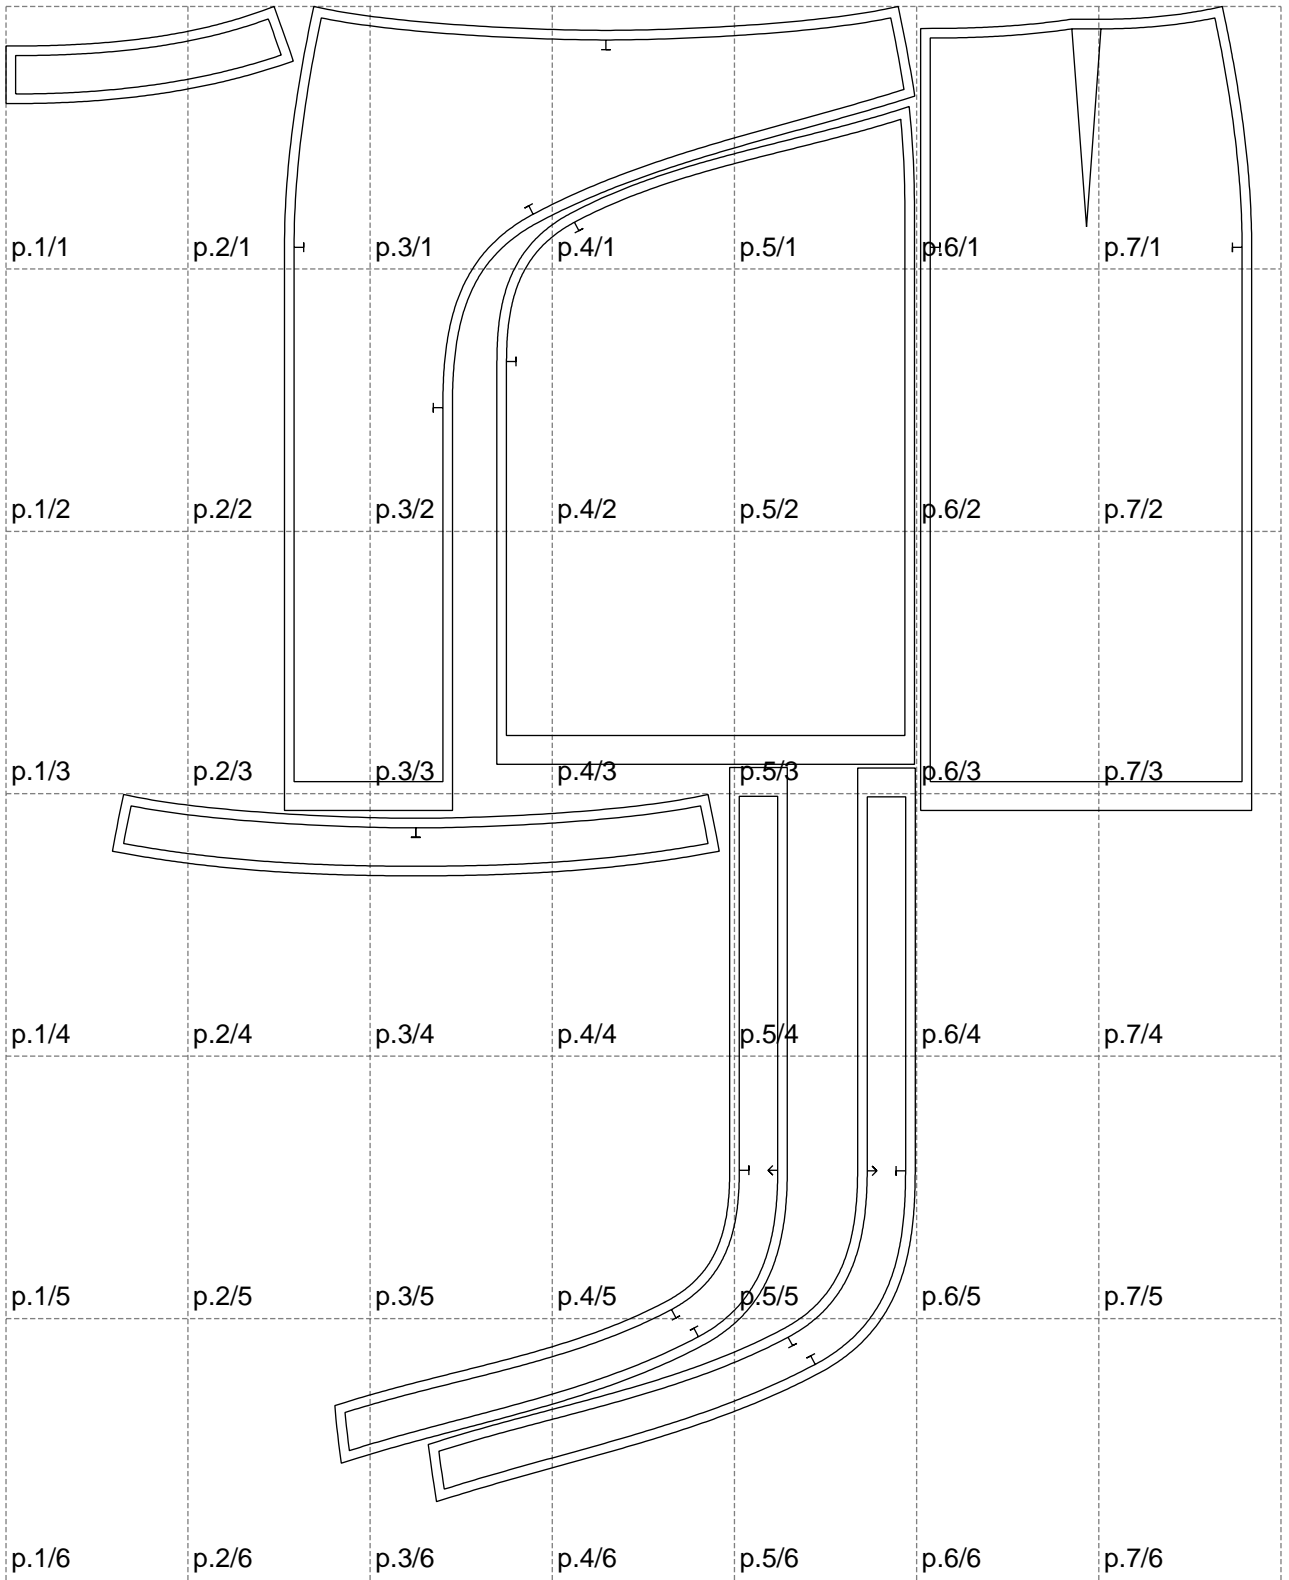

Not for print

Paper size: A4, size:1298.13 x1557.82 mm

# Example

size:1488.93 x1605.23 mm

Maneken =1 ver.0

rz\_1=170

rz\_16=120

rz\_17=104

rz\_18=103.6

rz\_19=128

rz\_20=125.1

---

. . . . .  
. . . . .  
. . . . .