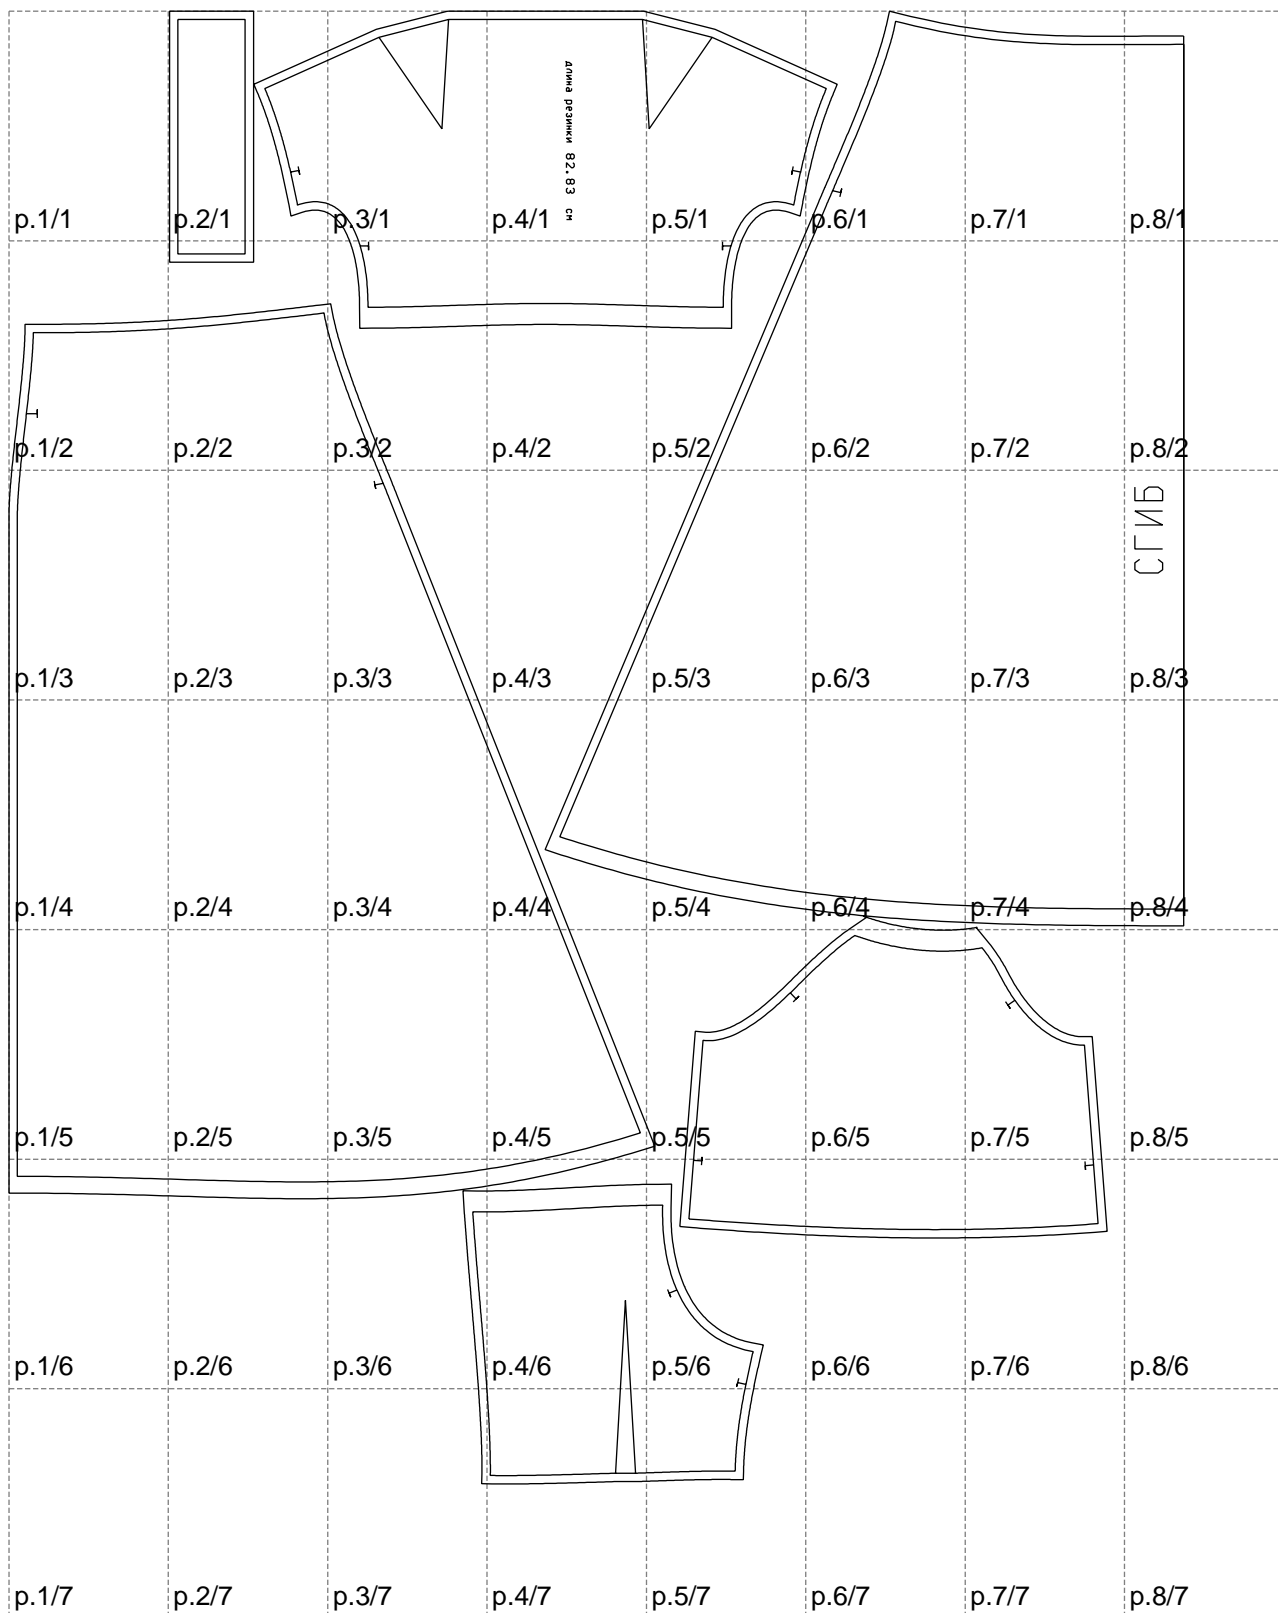

Not for print

Paper size: A4, size:1399.00 x1753.80 mm

# Example

size:1499.00 x2503.17 mm

Maneken =1 ver.0

rz\_1=170

rz\_16=120

rz\_17=104

rz\_18=103.6

rz\_19=128

rz\_20=125.1

---

. . . . .  
. . . . .  
. . . . .