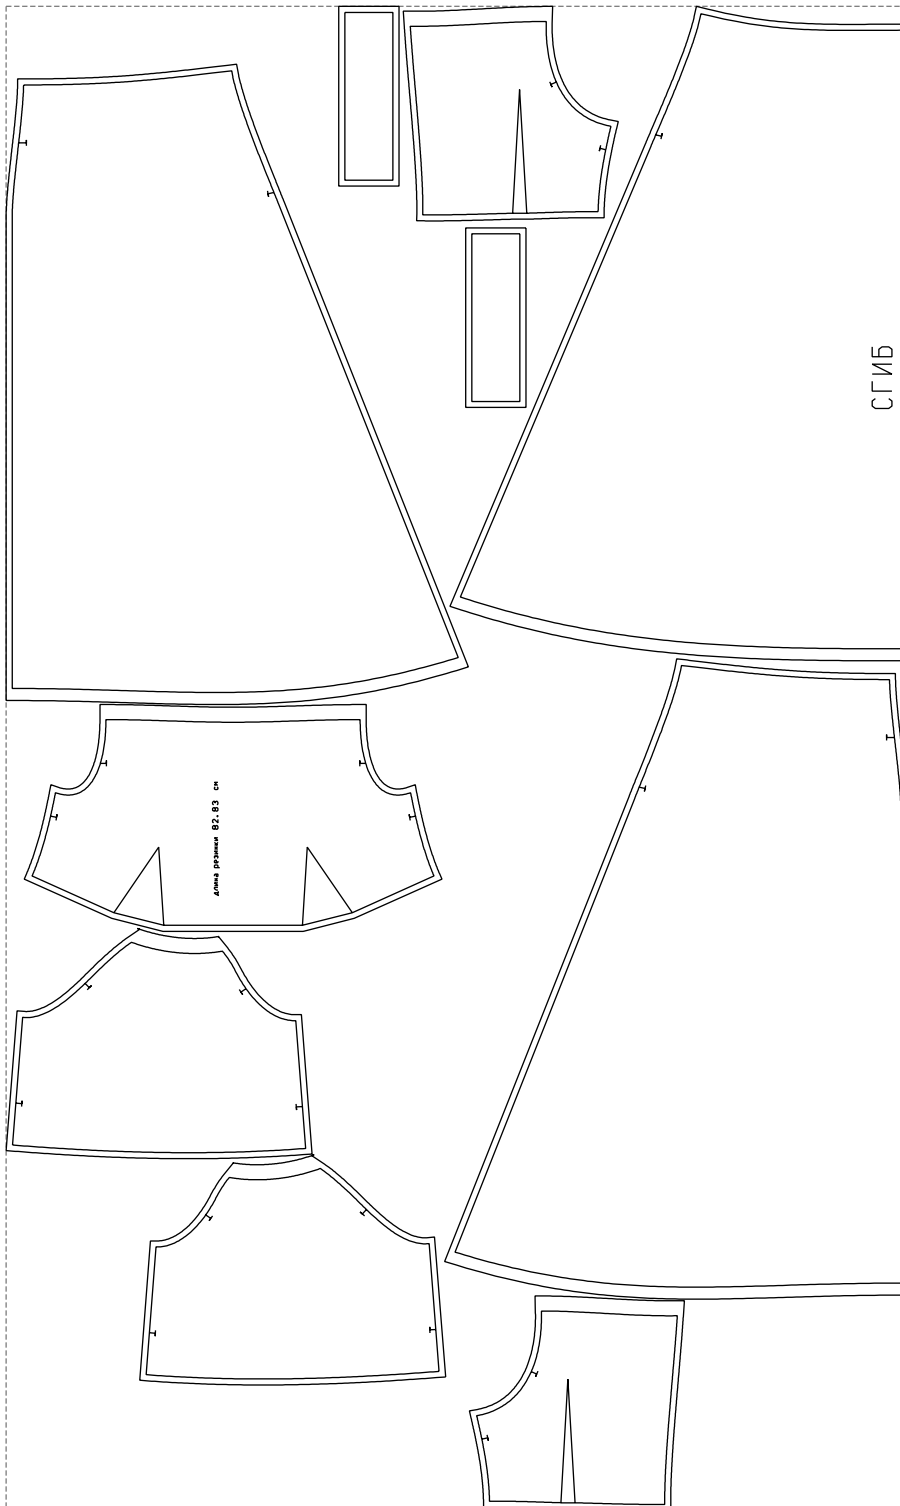

Not for print

Paper size: A4, size:1399.00 x1753.80 mm

# Example

size:1499.00 x2503.17 mm

Maneken =1 ver.0

rz\_1=170

rz\_16=120

rz\_17=104

rz\_18=103.6

rz\_19=128

rz\_20=125.1

---

. . . . .  
. . . . .  
. . . . .