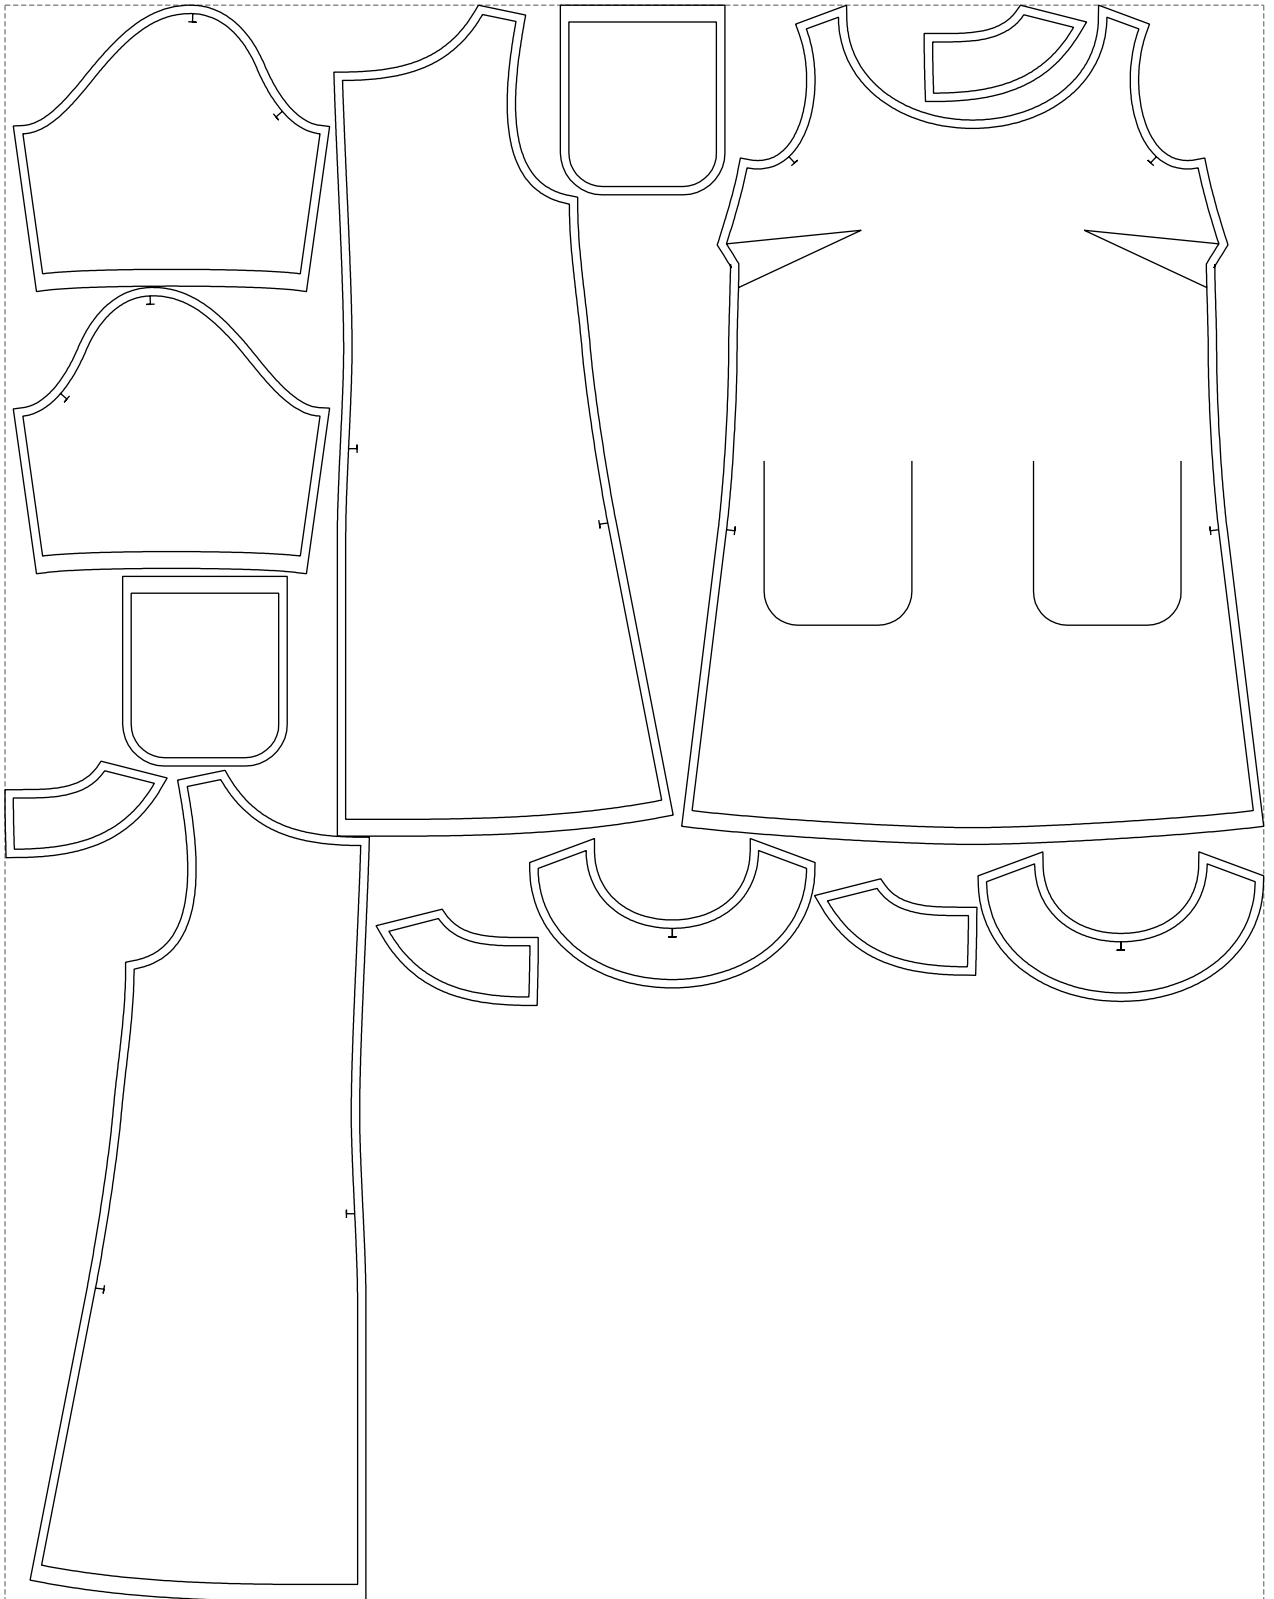

Not for print

Paper size: A4, size:1399.00 x999.67 mm

# Example

size:1499.00 x1901.24 mm

Maneken =1 ver.0

rz\_1=170

rz\_16=96

rz\_17=82

rz\_18=76

rz\_19=104