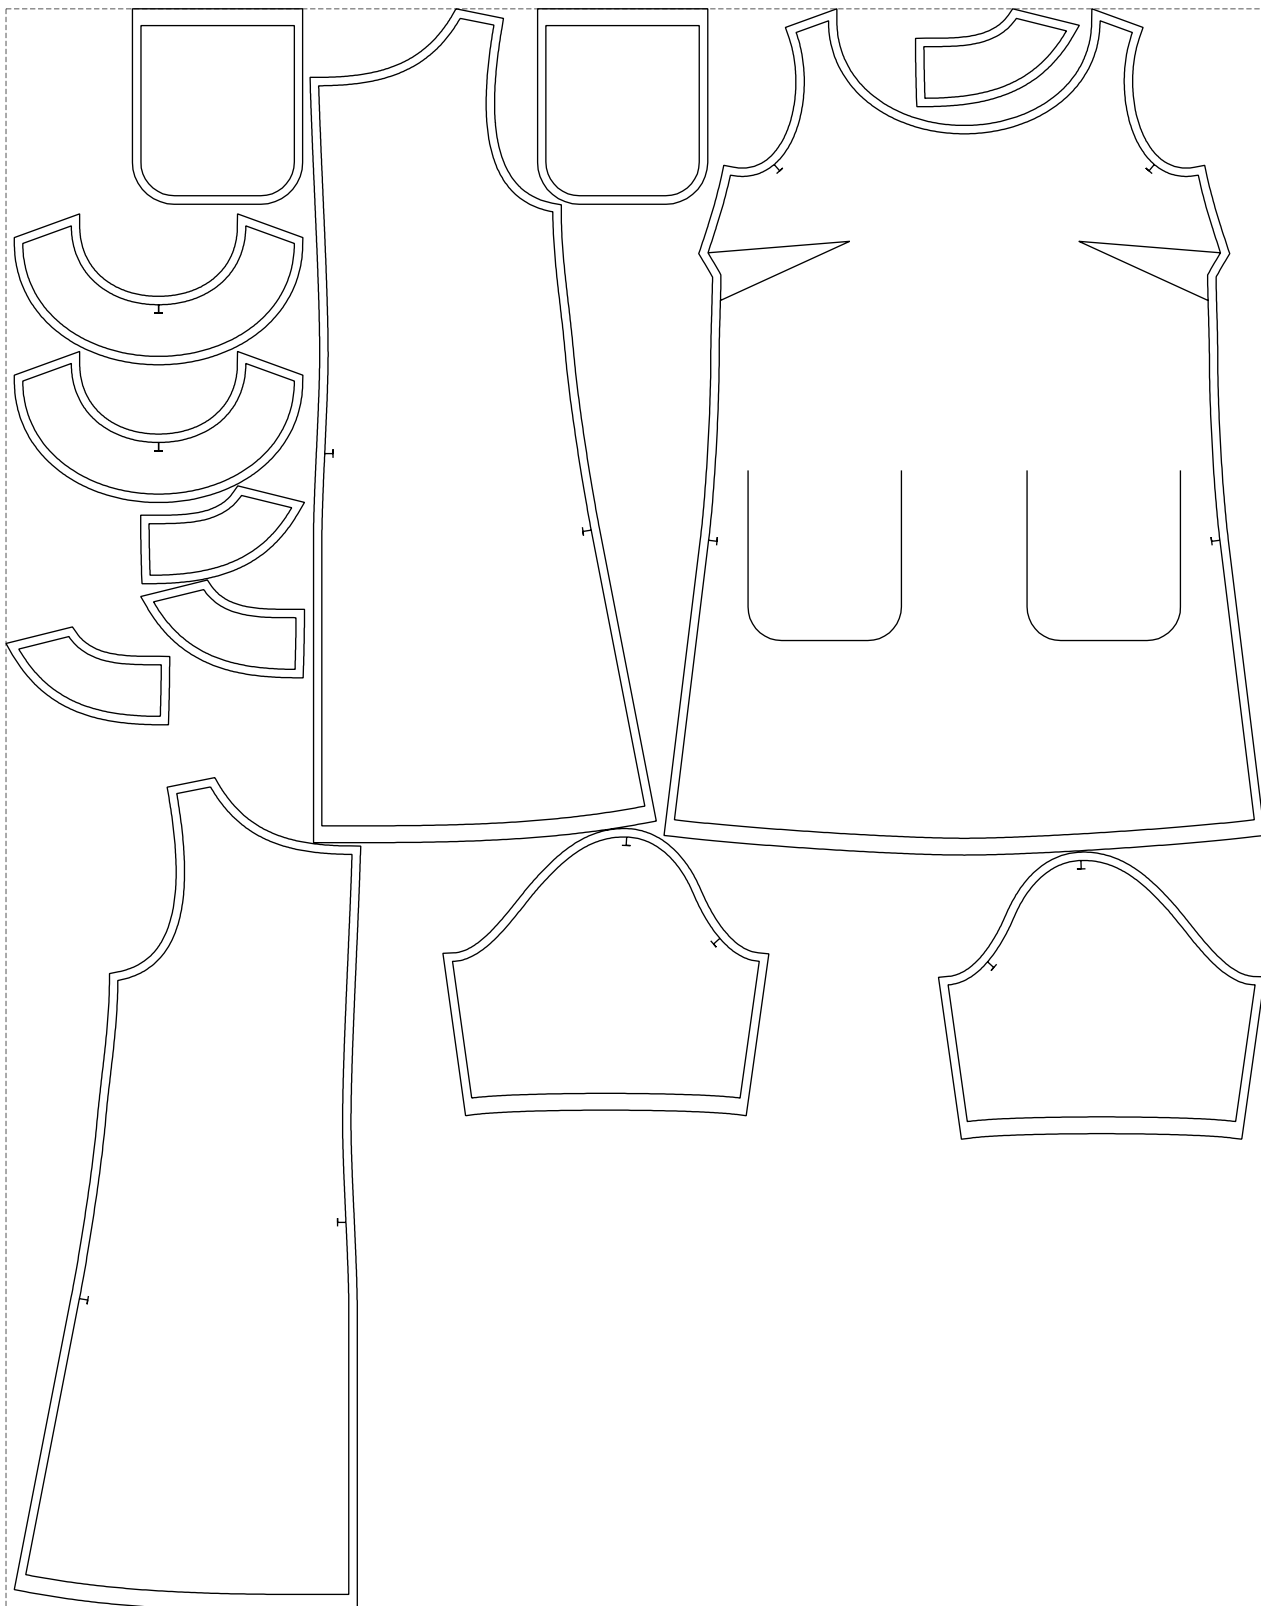

Not for print

Paper size: A4, size:1399.00 x1007.92 mm

# Example

size:1499.00 x1908.73 mm

Maneken =1 ver.0

rz\_1=170

rz\_16=100

rz\_17=85.4

rz\_18=80.2

rz\_19=108

rz\_20=105.4

---

. . . . .  
. . . . .  
. . . . .