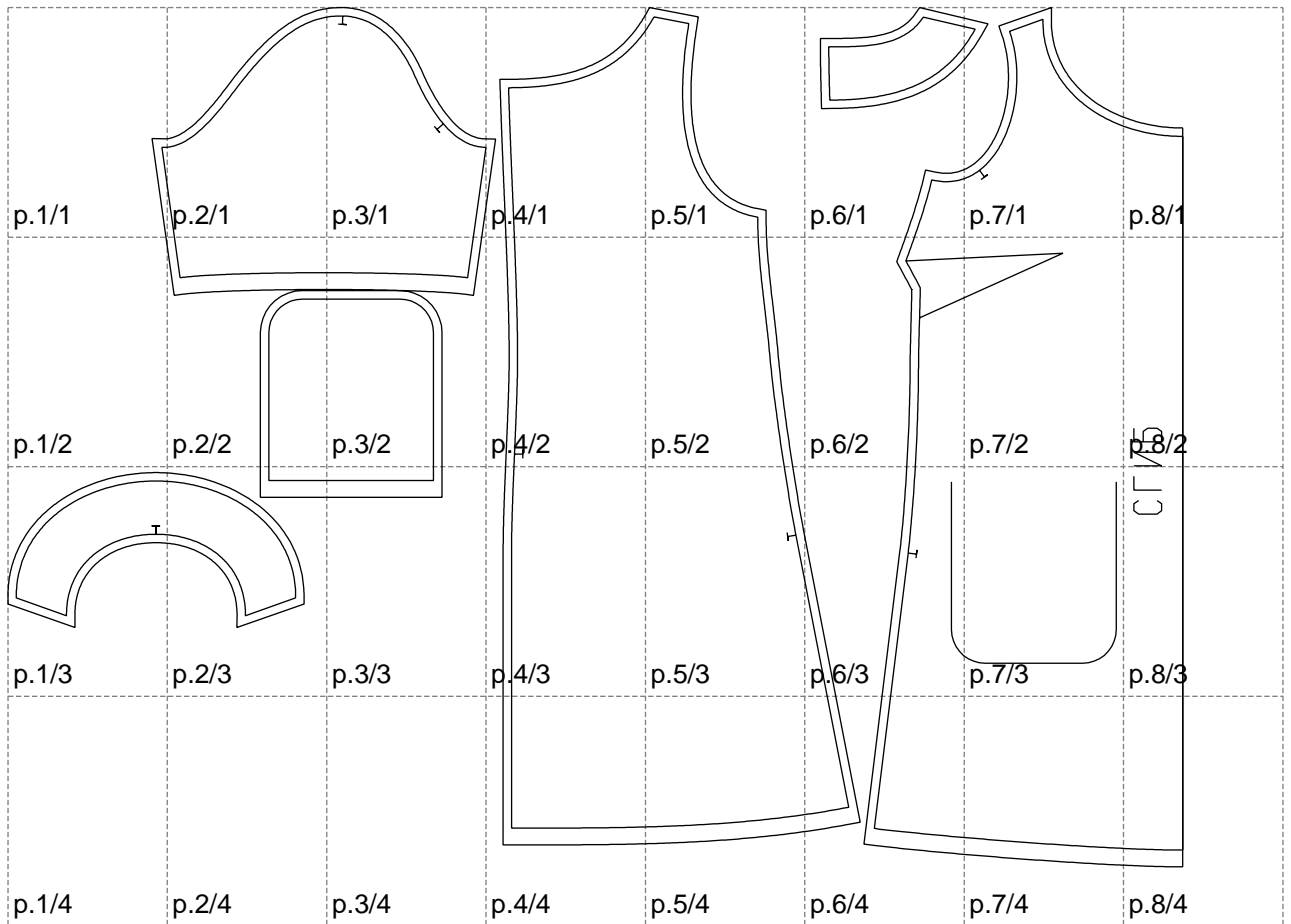

Not for print

Paper size: A4, size:1399.00 x1023.27 mm

# Example

size:1499.00 x1936.07 mm

Maneken =1 ver.0

rz\_1=170

rz\_16=108

rz\_17=92.5

rz\_18=89.2

rz\_19=116

rz\_20=113

---

. . . . .  
. . . . .  
. . . . .