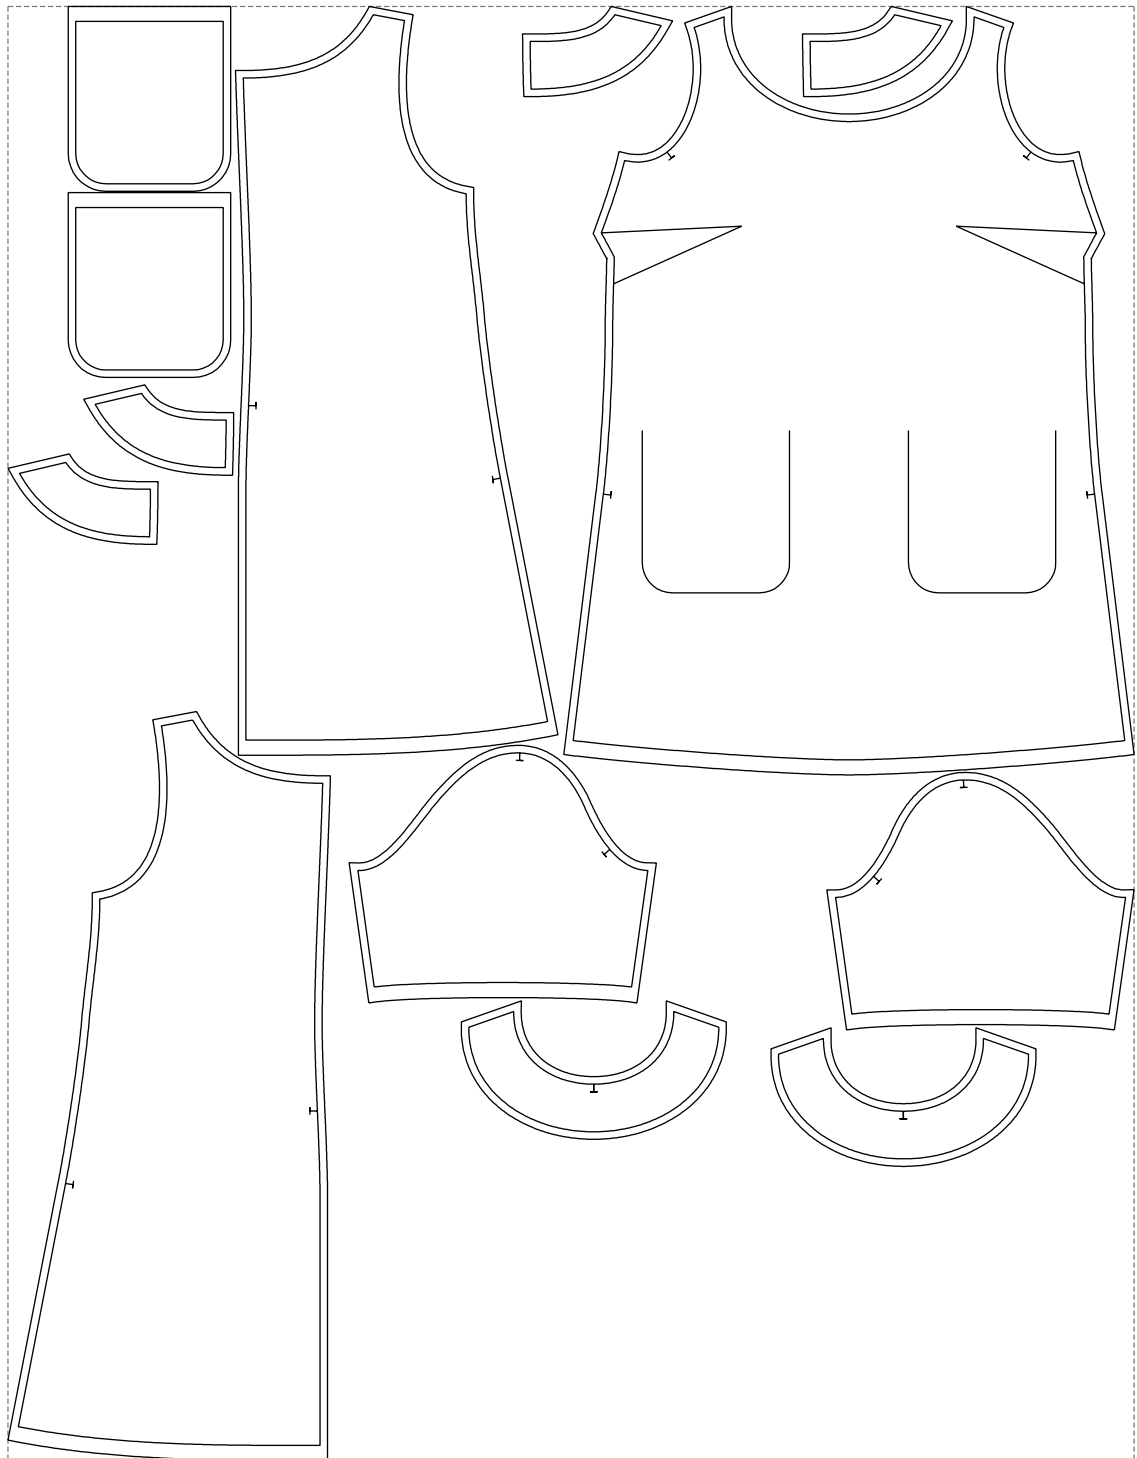

Not for print

Paper size: A4, size:1399.00 x1023.27 mm

# Example

size:1499.00 x1936.07 mm

Maneken =1 ver.0

rz\_1=170

rz\_16=108

rz\_17=92.5

rz\_18=89.2

rz\_19=116