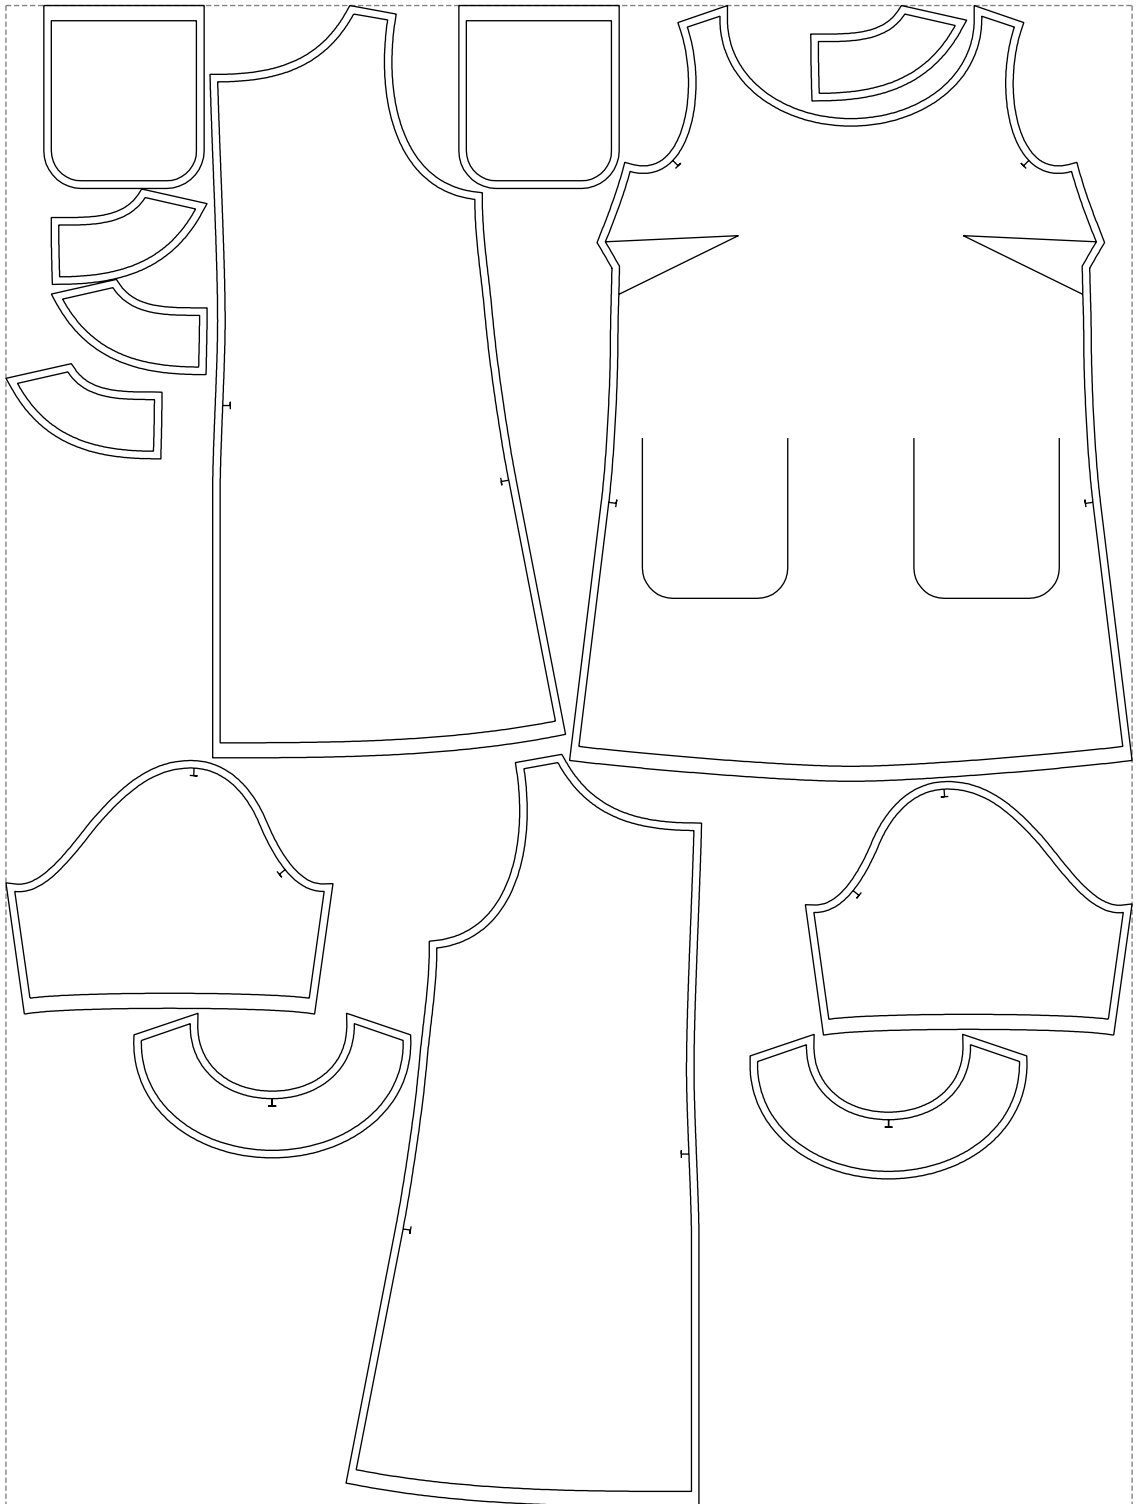

Not for print

Paper size: A4, size:1389.00 x1032.80 mm

# Example

size:1499.00 x1998.29 mm

Maneken =1 ver.0

rz\_1=170

rz\_16=116

rz\_17=100

rz\_18=98.8

rz\_19=124