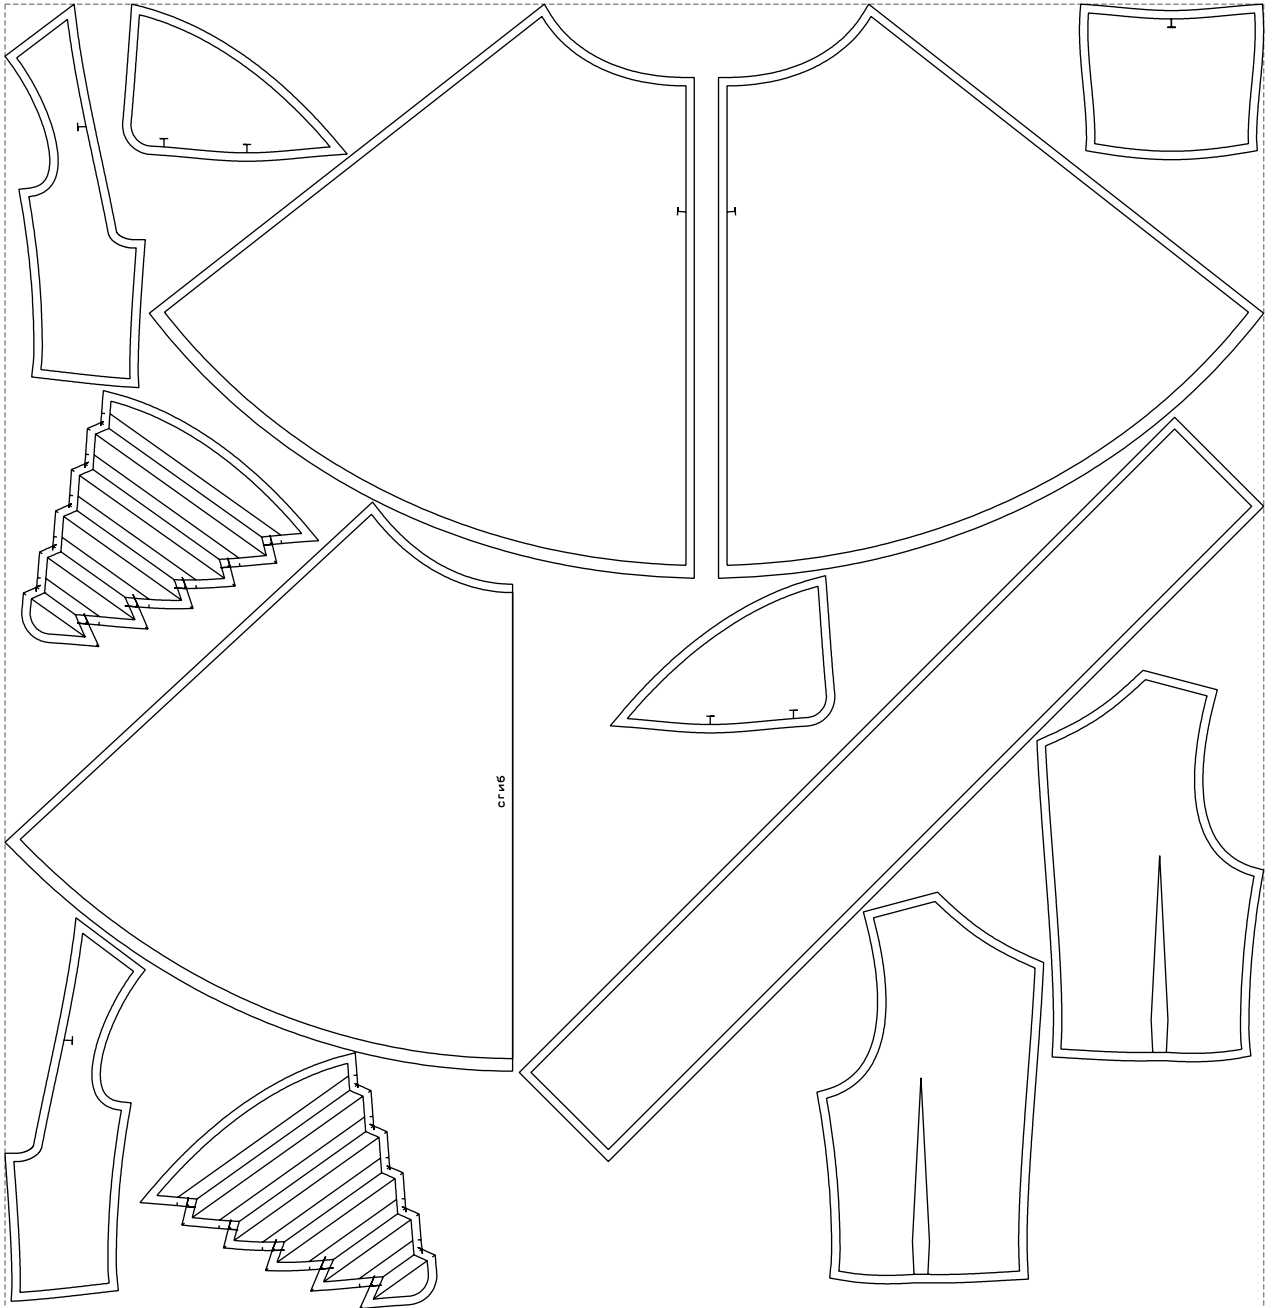

Not for print

Paper size: A4, size:1399.00 x1378.61 mm

# Example

size:1499.00 x1554.15 mm

Maneken =1 ver.0

rz\_1=170

rz\_16=88

rz\_17=75.6

rz\_18=67.6

rz\_19=96

rz\_20=94.6

---

. . . . .  
. . . . .  
. . . . .