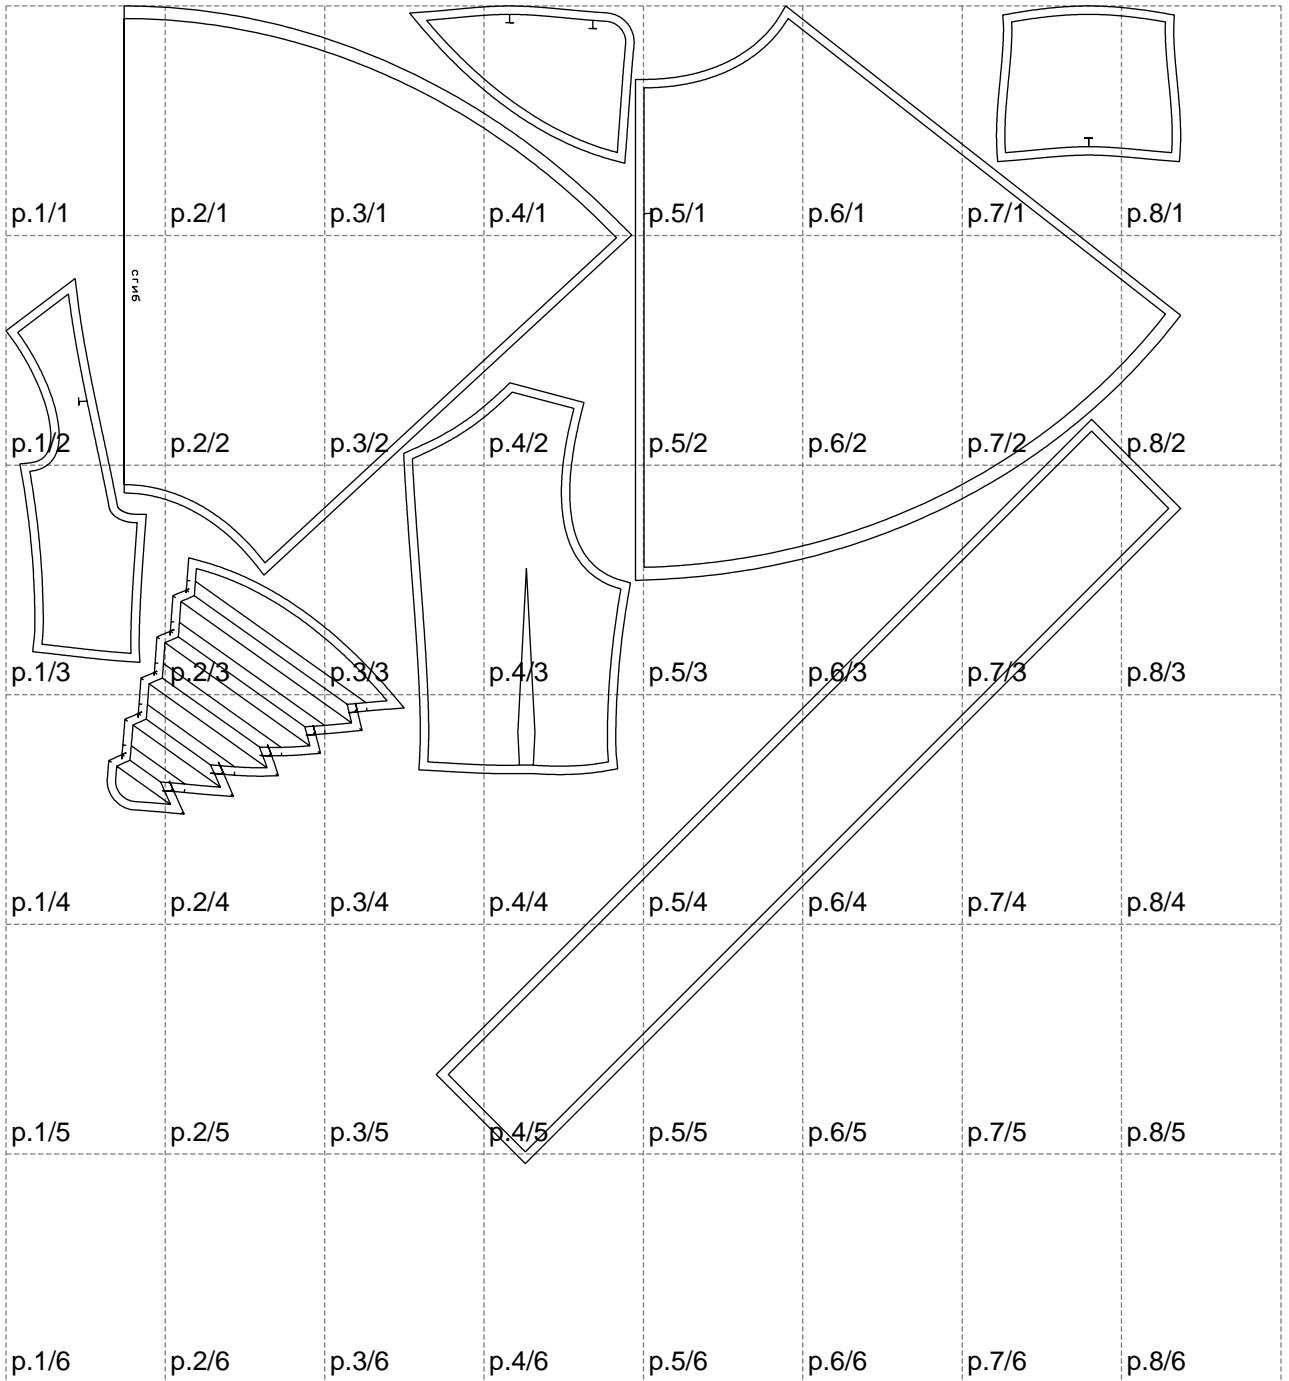

Not for print

Paper size: A4, size:1399.00 x1378.61 mm

# Example

size:1499.00 x1554.15 mm

Maneken =1 ver.0

rz\_1=170

rz\_16=88

rz\_17=75.6

rz\_18=67.6

rz\_19=96

rz\_20=94.6

---

. . . . .  
. . . . .  
. . . . .