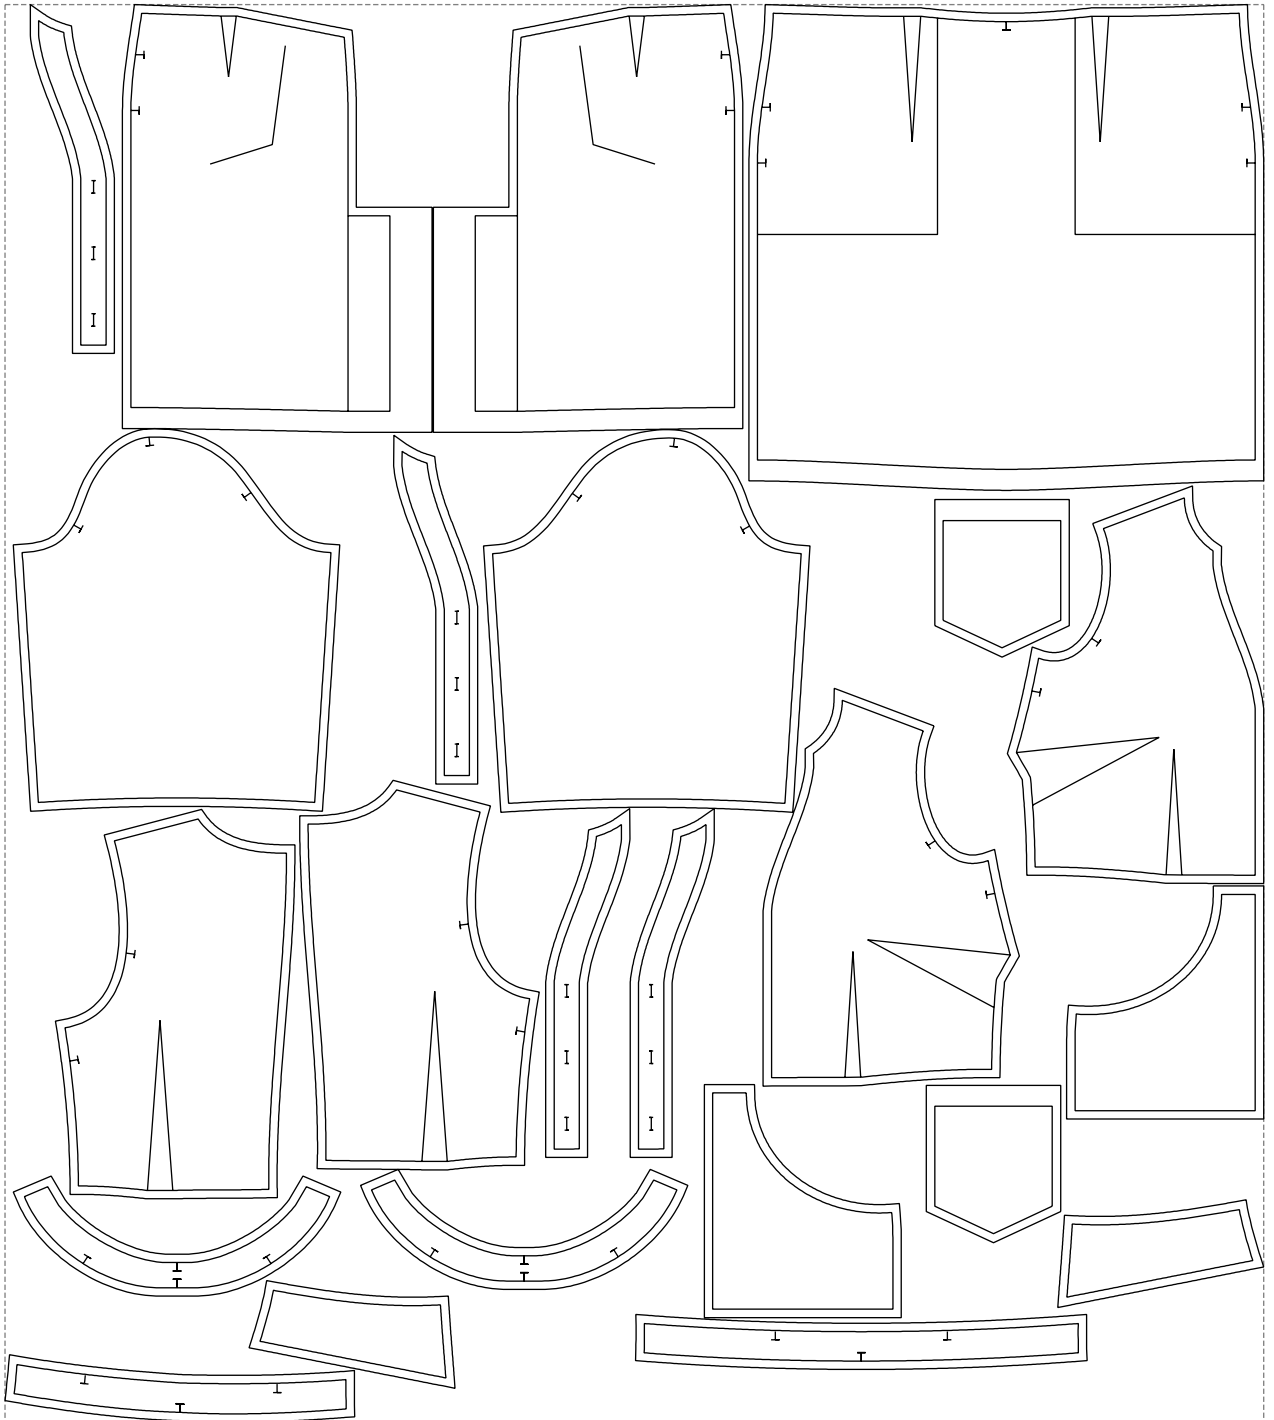

Not for print

Paper size: A4, size:1379.00 x1092.92 mm

# Example

size:1499.00 x1688.66 mm

Maneken =1 ver.0

rz\_1=170

rz\_16=100

rz\_17=85.4

rz\_18=80.2

rz\_19=108

rz\_20=105.4

---

. . . . .  
. . . . .  
. . . . .