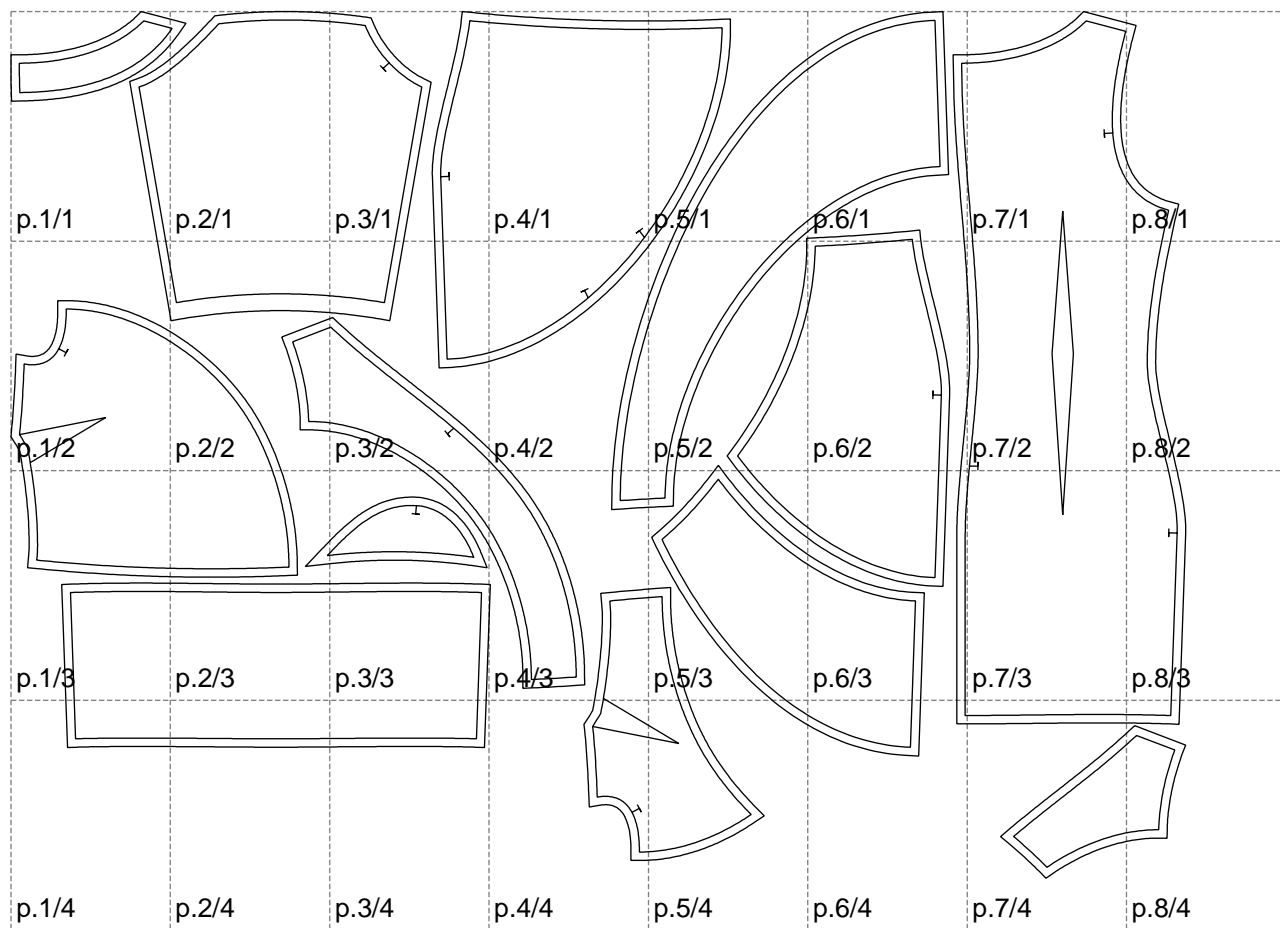

Not for print

Paper size: A4, size:1399.00 x1031.89 mm

# Example

size:1499.00 x1017.78 mm

Maneken =1 ver.0

rz\_1=170

rz\_16=88

rz\_17=75.6

rz\_18=67.6

rz\_19=96

rz\_20=94.6

---

. . . . .  
. . . . .  
. . . . .