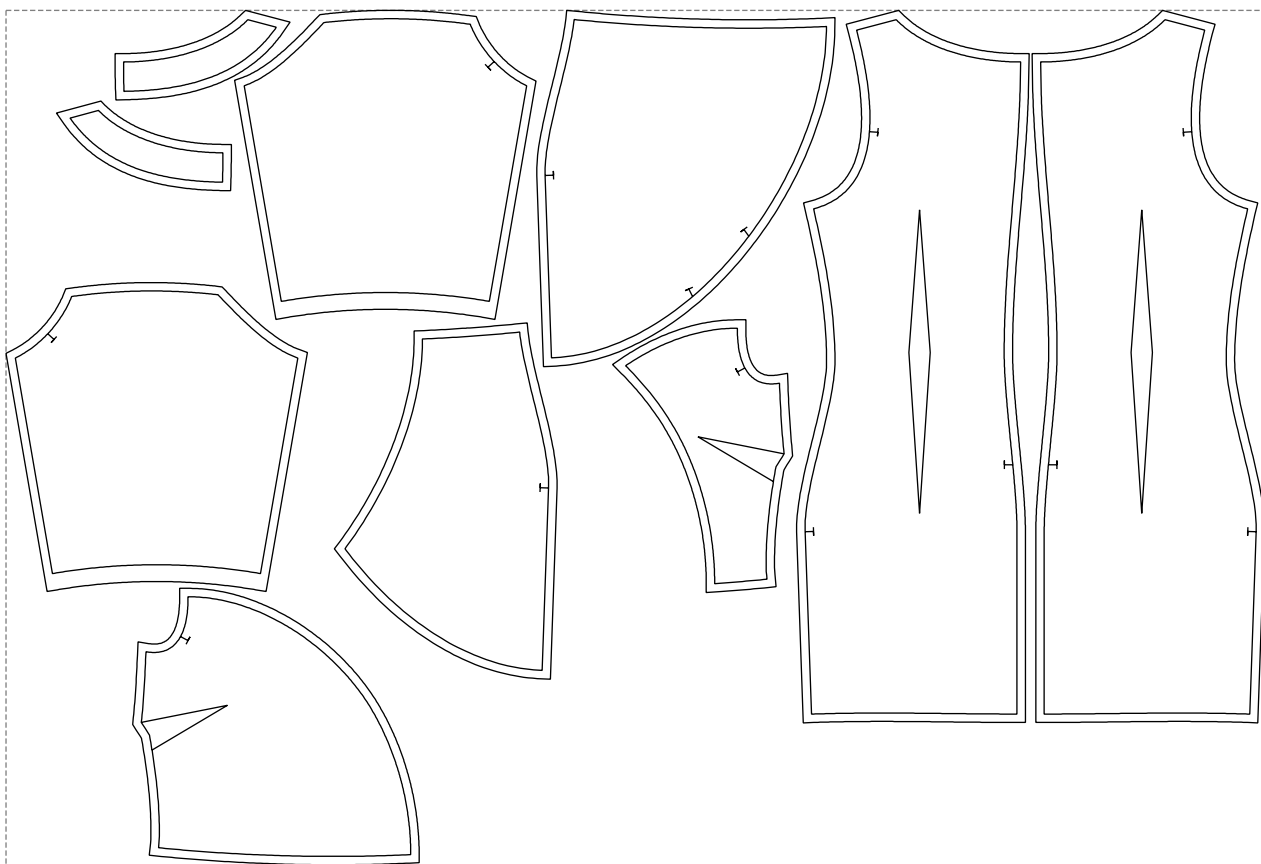

Not for print

Paper size: A4, size:1399.00 x1031.89 mm

# Example

size:1499.00 x1017.78 mm

Maneken =1 ver.0

rz\_1=170

rz\_16=88

rz\_17=75.6

rz\_18=67.6

rz\_19=96