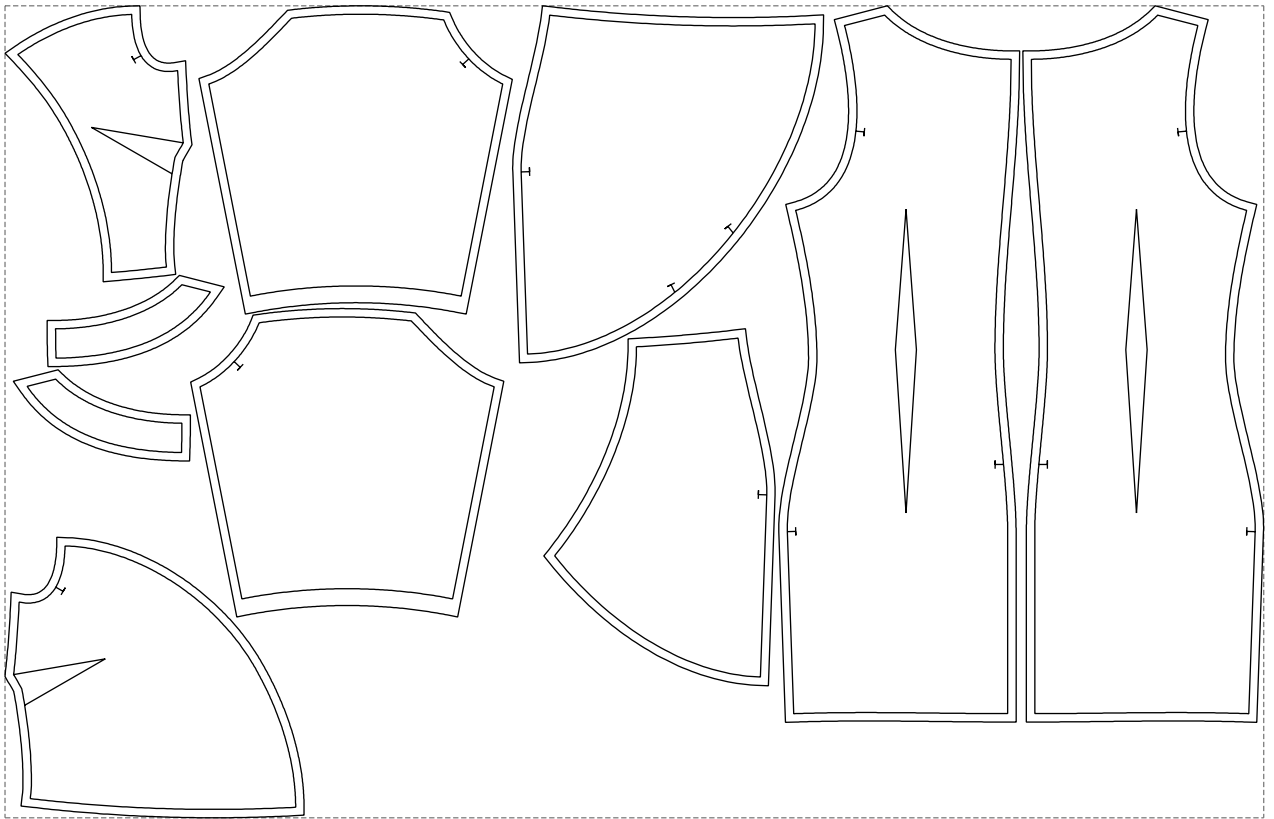

Not for print

Paper size: A4, size:1399.00 x1043.18 mm

# Example

size:1499.00 x967.21 mm

Maneken =1 ver.0

rz\_1=170

rz\_16=92

rz\_17=78.8

rz\_18=71.8

rz\_19=100