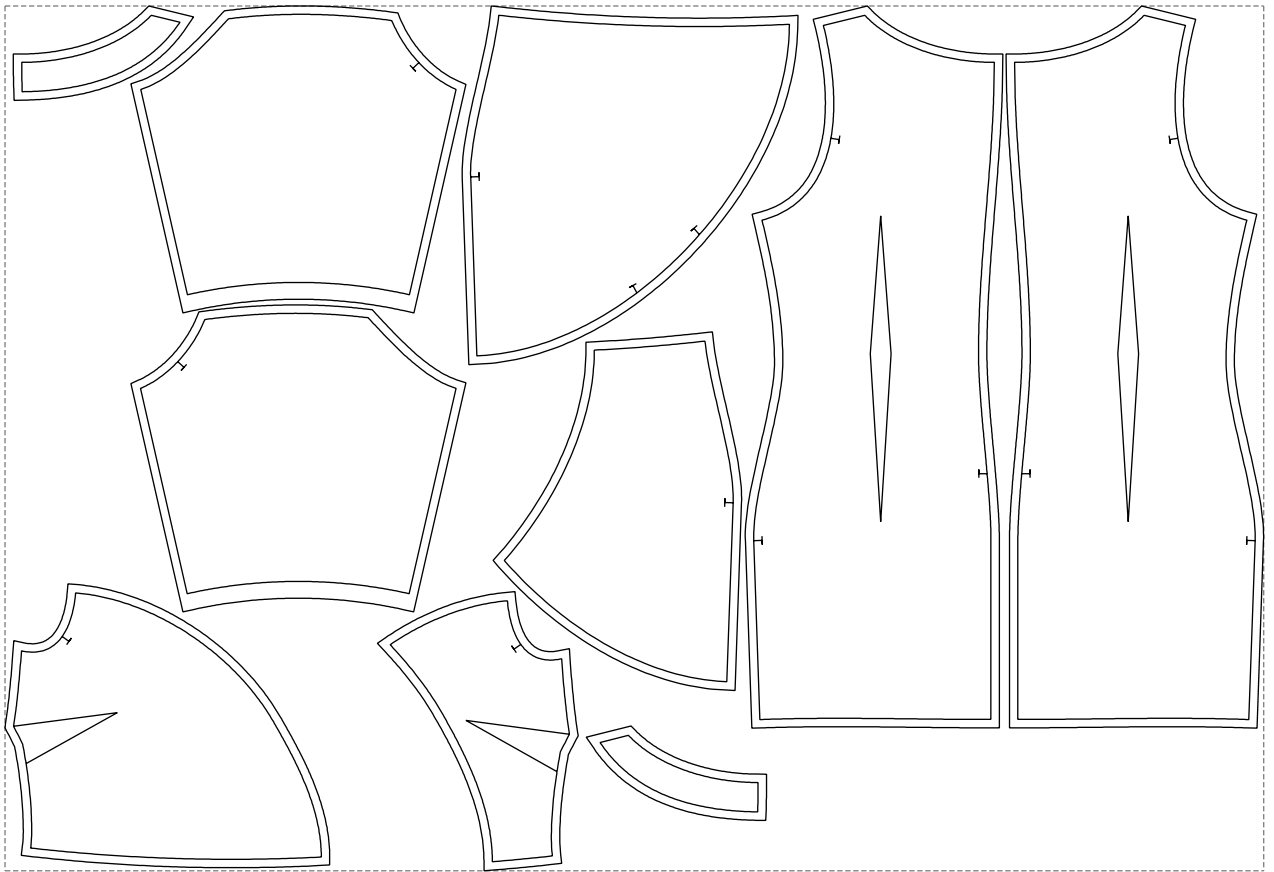

Not for print

Paper size: A4, size:1389.00 x1127.12 mm

# Example

size:1499.00 x1030.19 mm

Maneken =1 ver.0

rz\_1=170

rz\_16=100

rz\_17=85.4

rz\_18=80.2

rz\_19=108

rz\_20=105.4

---

. . . . .  
. . . . .  
. . . . .