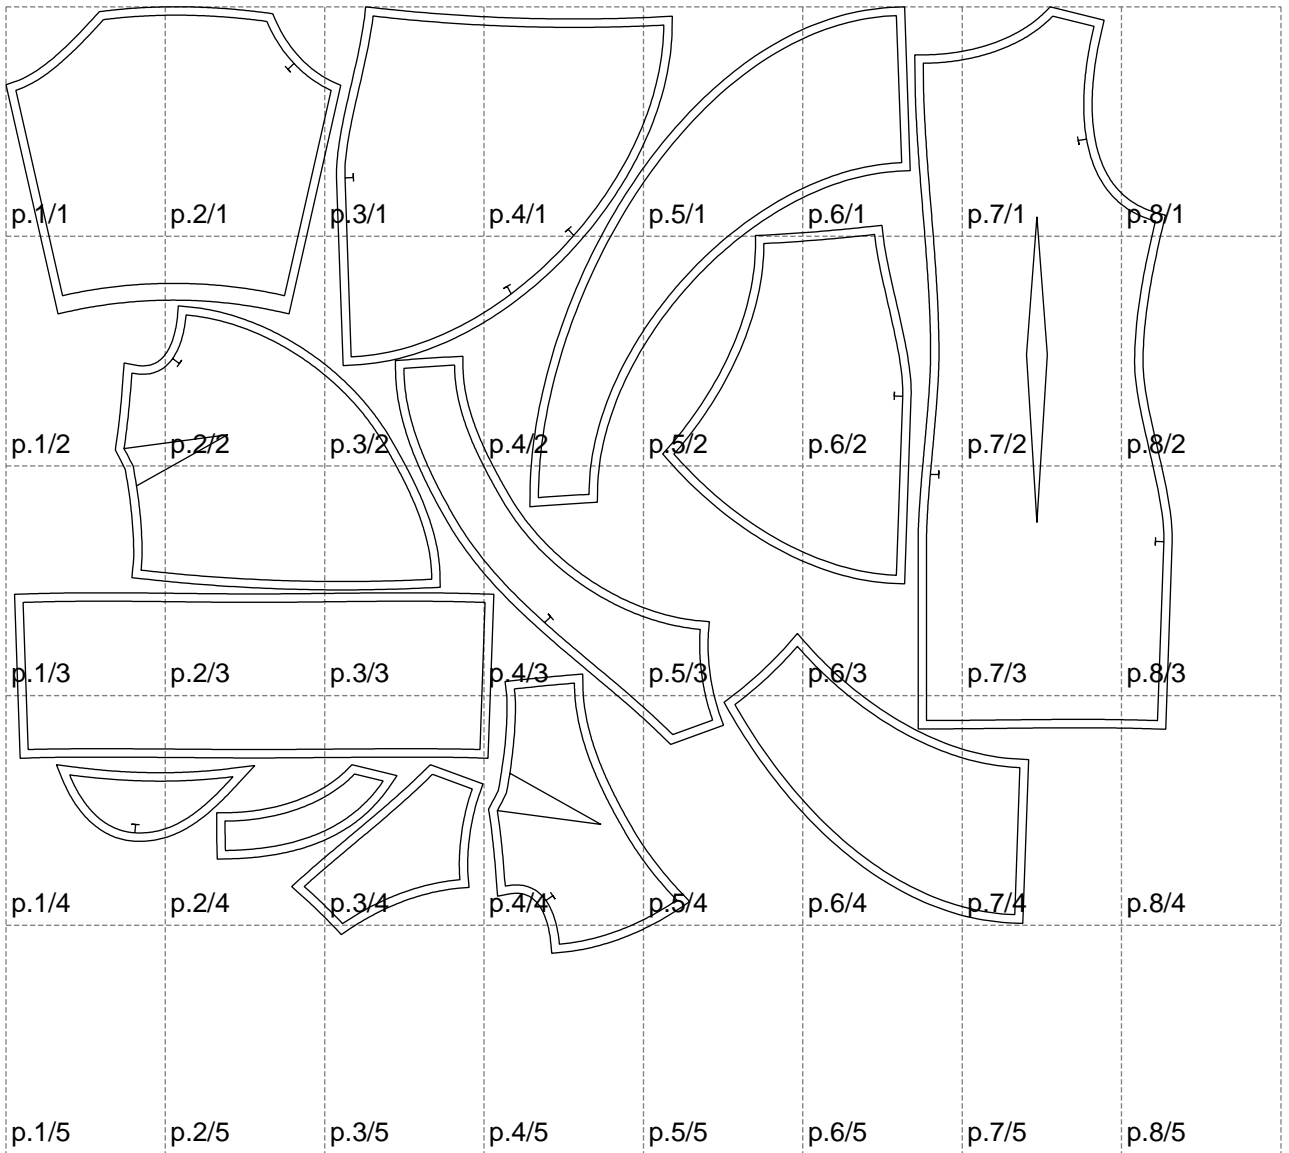

Not for print

Paper size: A4, size:1389.00 x1127.12 mm

# Example

size:1499.00 x1030.19 mm

Maneken =1 ver.0

rz\_1=170

rz\_16=100

rz\_17=85.4

rz\_18=80.2

rz\_19=108

rz\_20=105.4

---

. . . . .  
. . . . .  
. . . . .