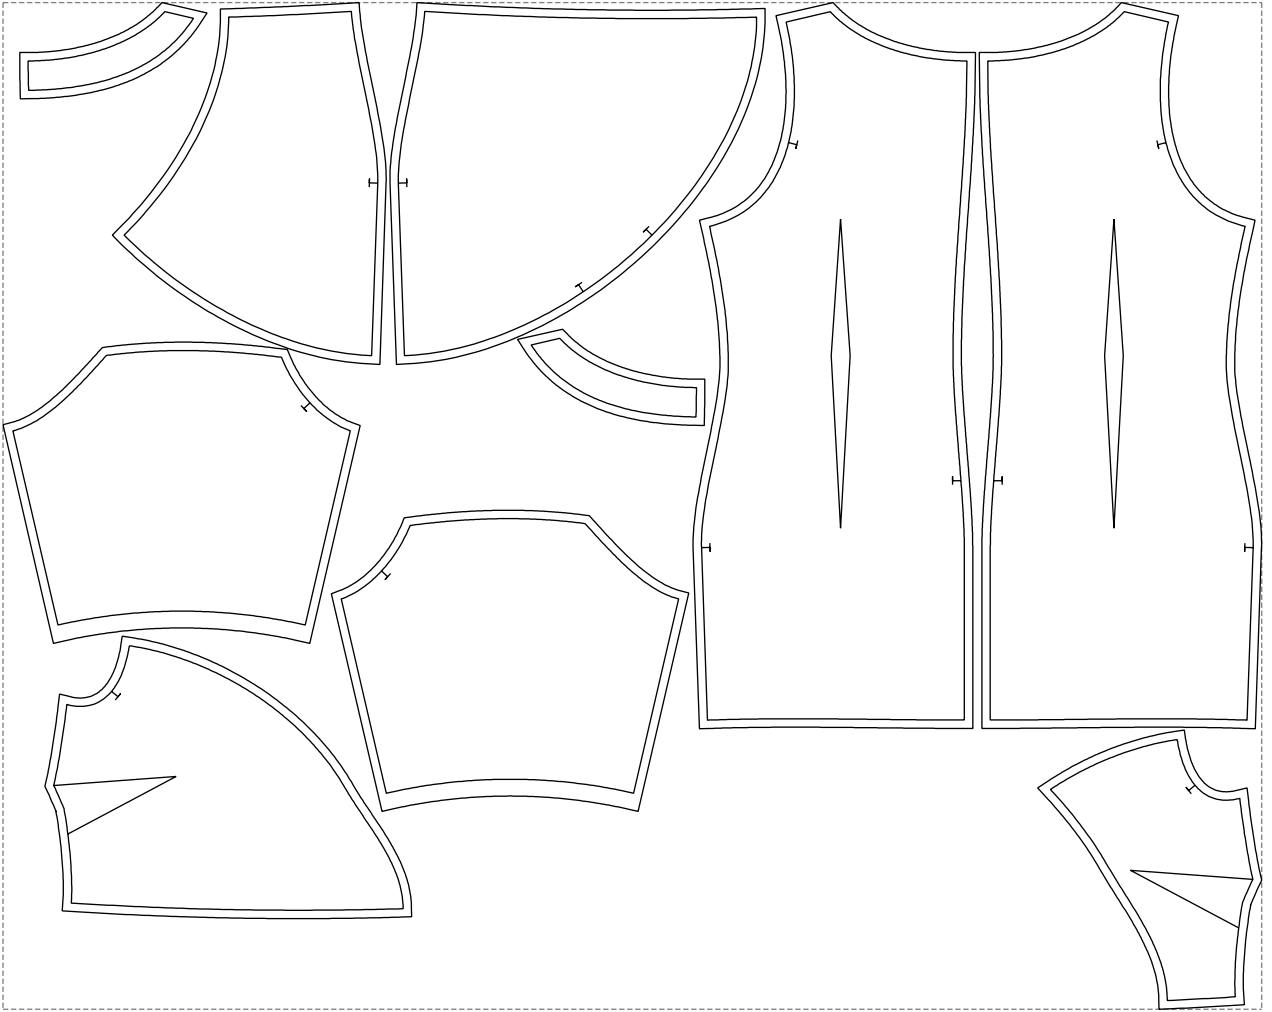

Not for print

Paper size: A4, size:1399.00 x1209.26 mm

# Example

size:1499.00 x1199.25 mm

Maneken =1 ver.0

rz\_1=170

rz\_16=112

rz\_17=96.2

rz\_18=94

rz\_19=120