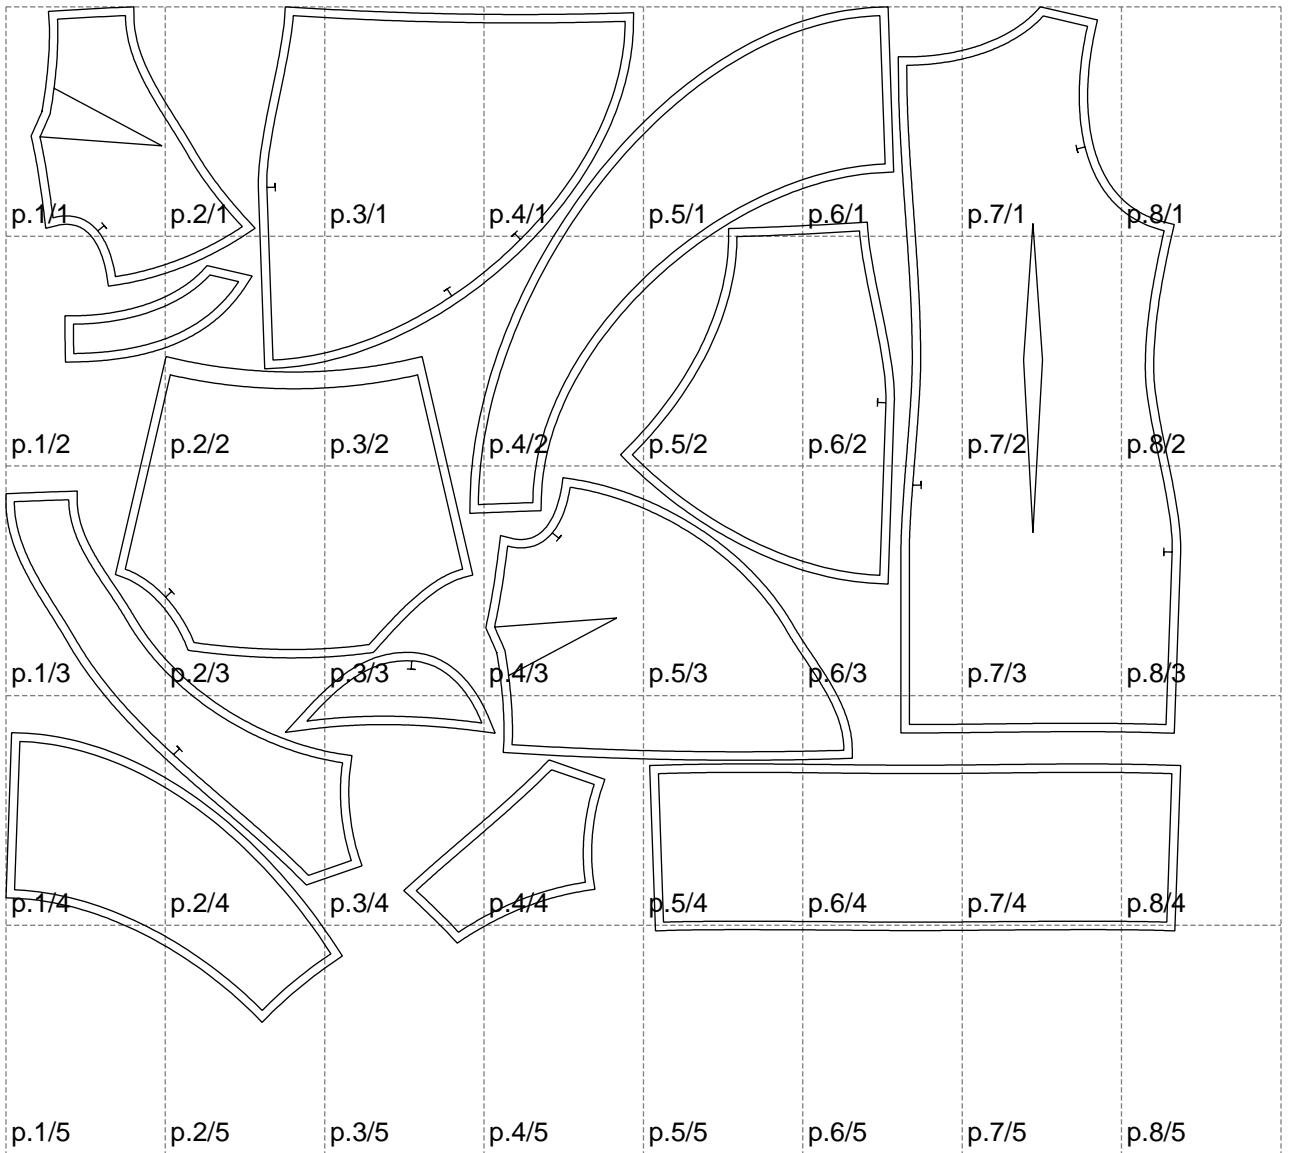

Not for print

Paper size: A4, size:1399.00 x1209.26 mm

# Example

size:1499.00 x1199.25 mm

Maneken =1 ver.0

rz\_1=170

rz\_16=112

rz\_17=96.2

rz\_18=94

rz\_19=120

rz\_20=117

---

. . . . .  
. . . . .  
. . . . .