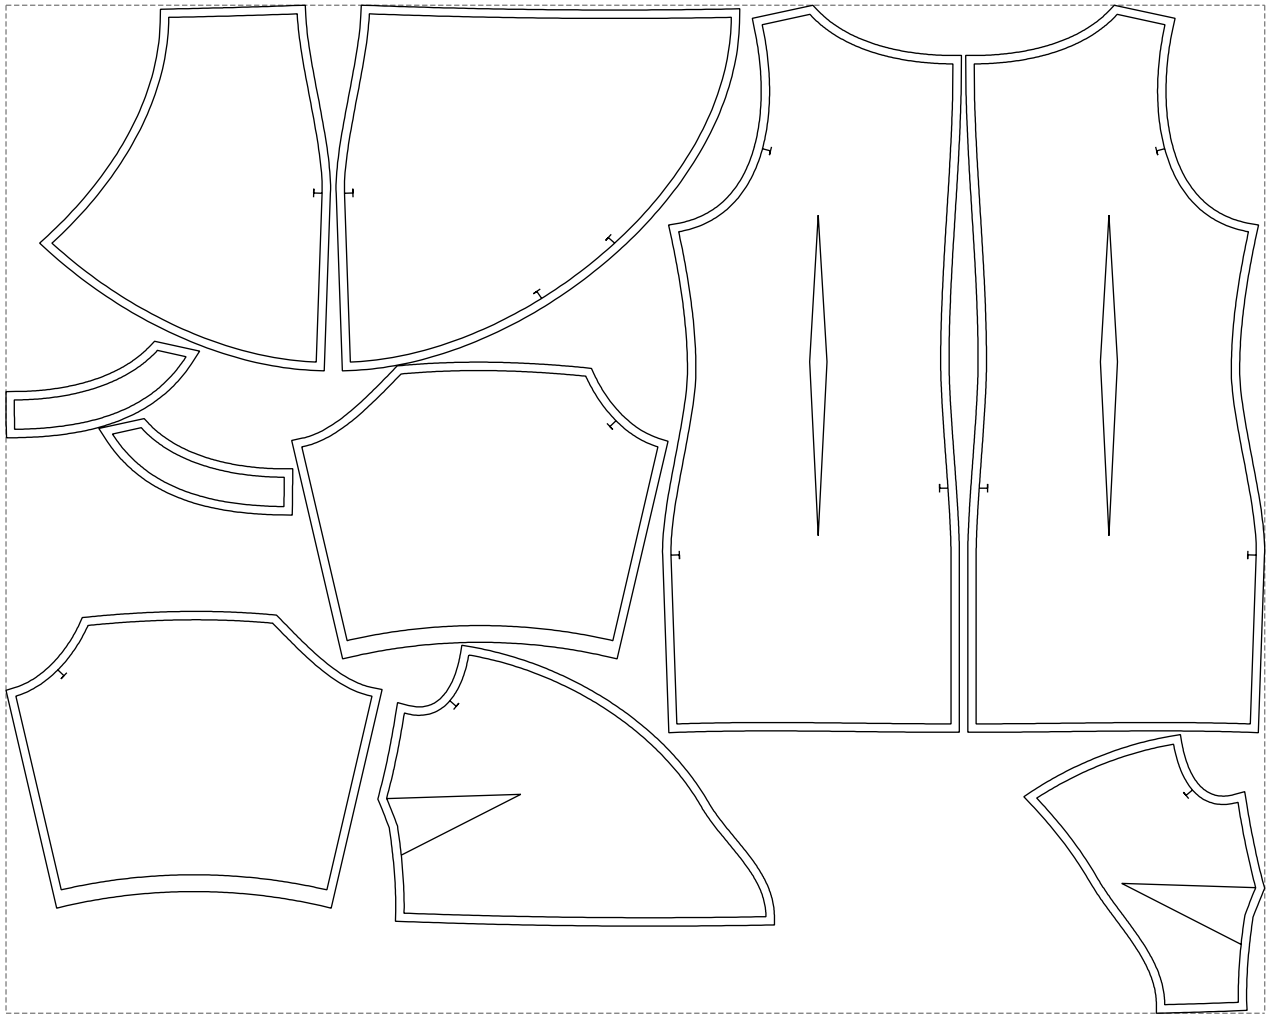

Not for print

Paper size: A4, size:1399.00 x1401.55 mm

# Example

size:1499.00 x1200.89 mm

Maneken =1 ver.0

rz\_1=170

rz\_16=120

rz\_17=104

rz\_18=103.6

rz\_19=128

rz\_20=125.1

---

. . . . .  
. . . . .  
. . . . .