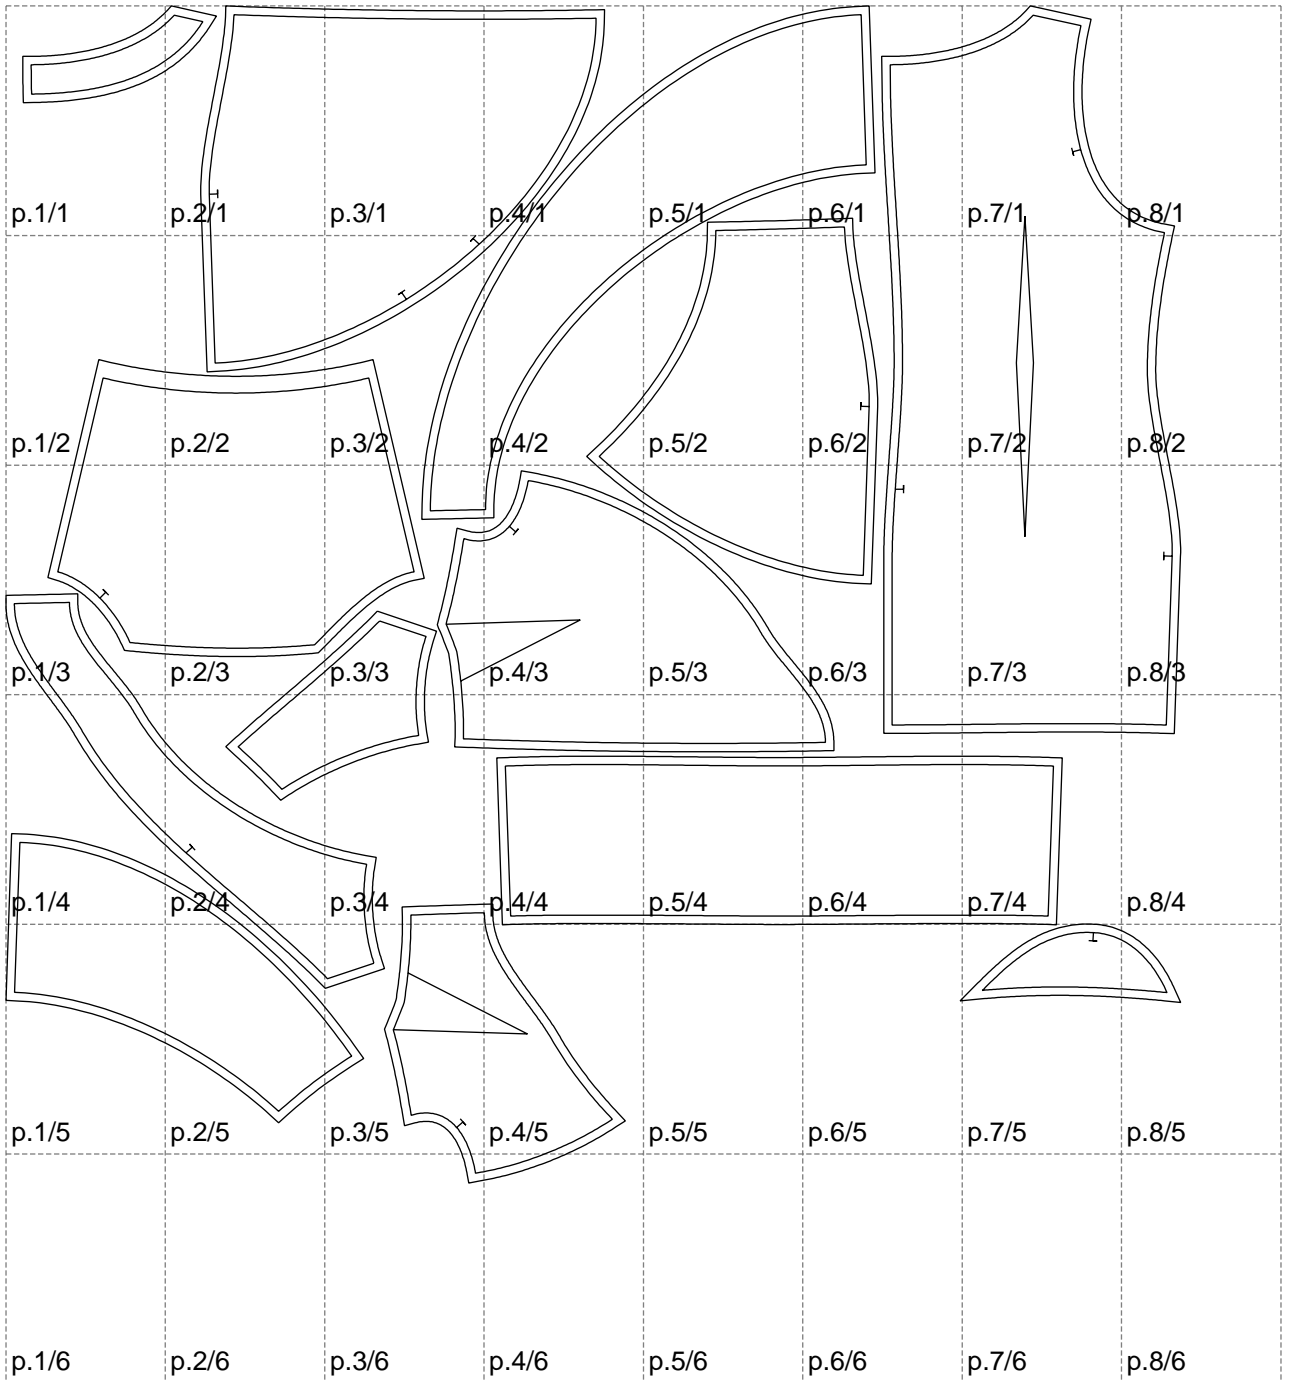

Not for print

Paper size: A4, size:1399.00 x1401.55 mm

# Example

size:1499.00 x1200.89 mm

Maneken =1 ver.0

rz\_1=170

rz\_16=120

rz\_17=104

rz\_18=103.6

rz\_19=128

rz\_20=125.1

---

. . . . .  
. . . . .  
. . . . .