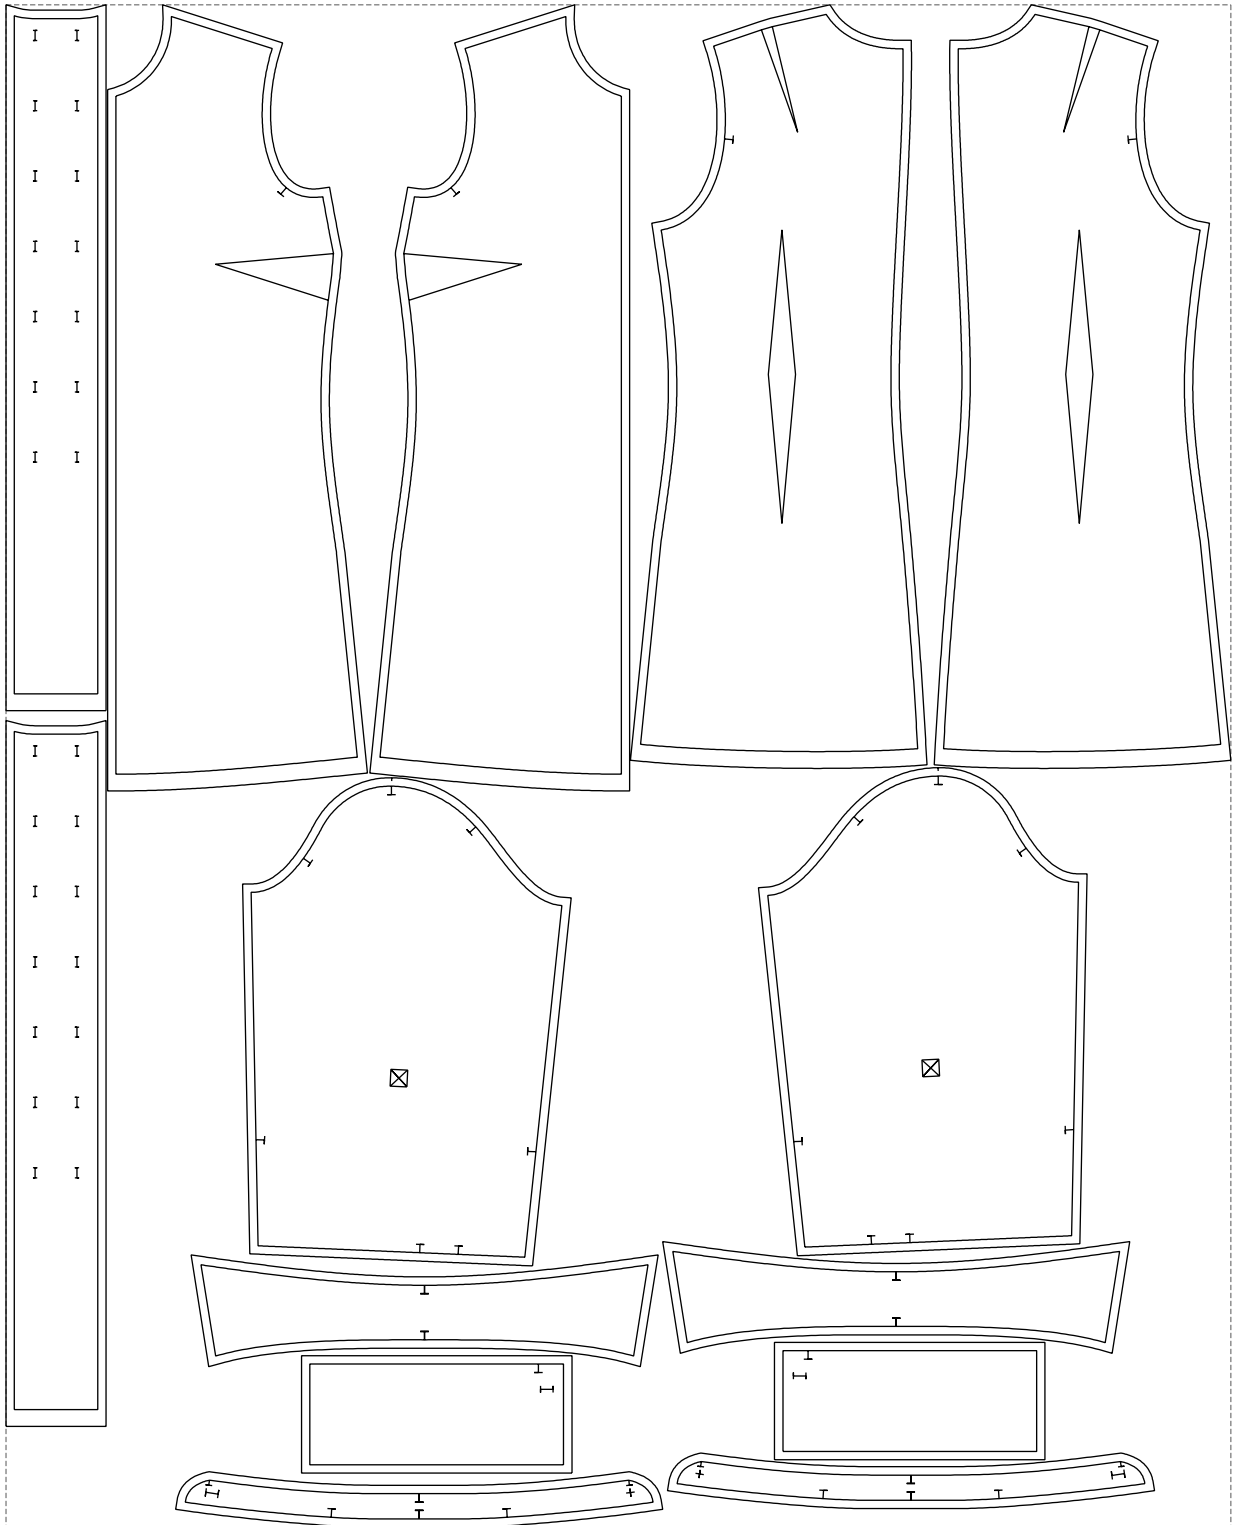

Not for print

Paper size: A4, size:1358.56 x936.36 mm

# Example

size:1458.72 x1813.45 mm

Maneken =1 ver.0

rz\_1=170

rz\_16=104

rz\_17=88.9

rz\_18=84.4

rz\_19=112