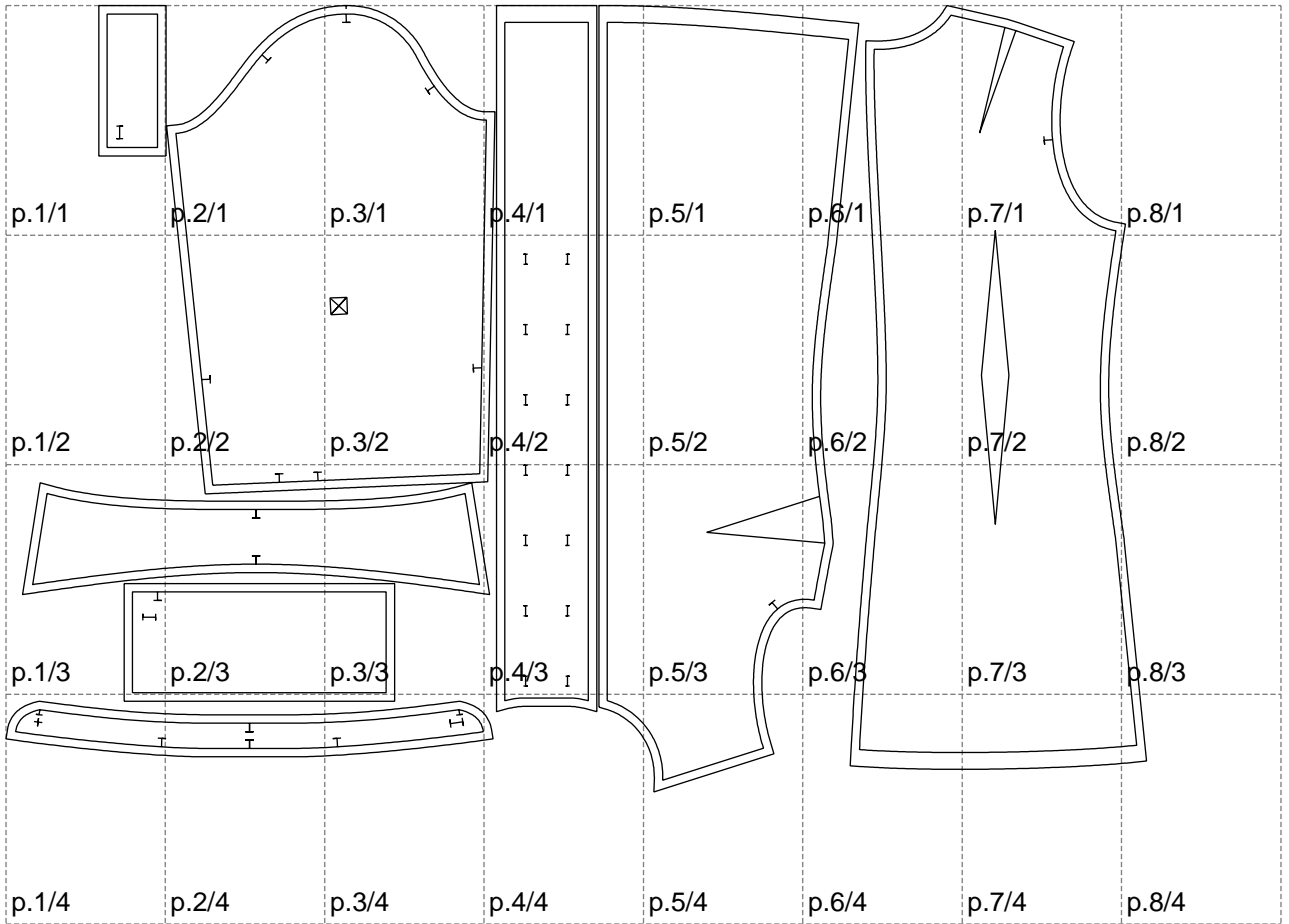

Not for print

Paper size: A4, size:1358.56 x936.36 mm

# Example

size:1458.72 x1813.45 mm

Maneken =1 ver.0

rz\_1=170

rz\_16=104

rz\_17=88.9

rz\_18=84.4

rz\_19=112

rz\_20=109.3

---

. . . . .  
. . . . .  
. . . . .