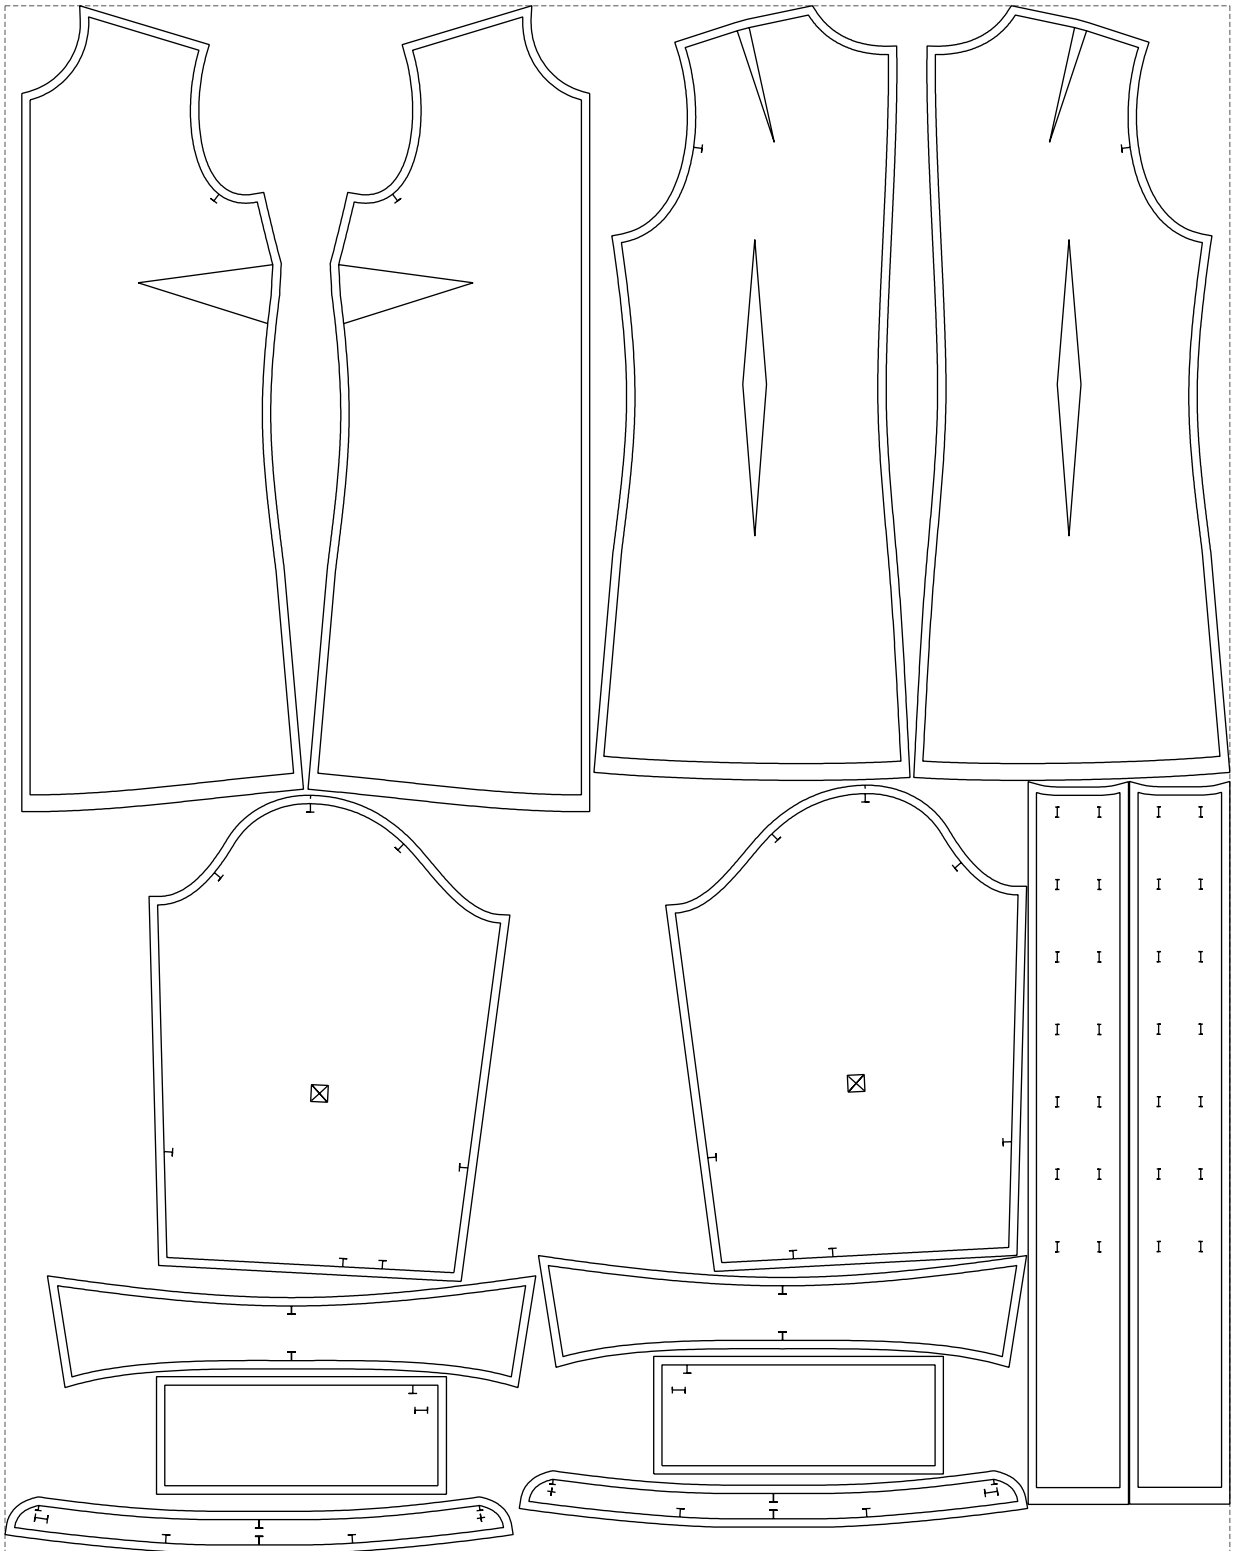

Not for print

Paper size: A4, size:1298.08 x1000.32 mm

Example

size:1458.84 x1843.58 mm

Maneken =1 ver.0

rz_1=170

rz_16=116

rz_17=100

rz_18=98.8

rz_19=124

rz_20=121

.
.
.