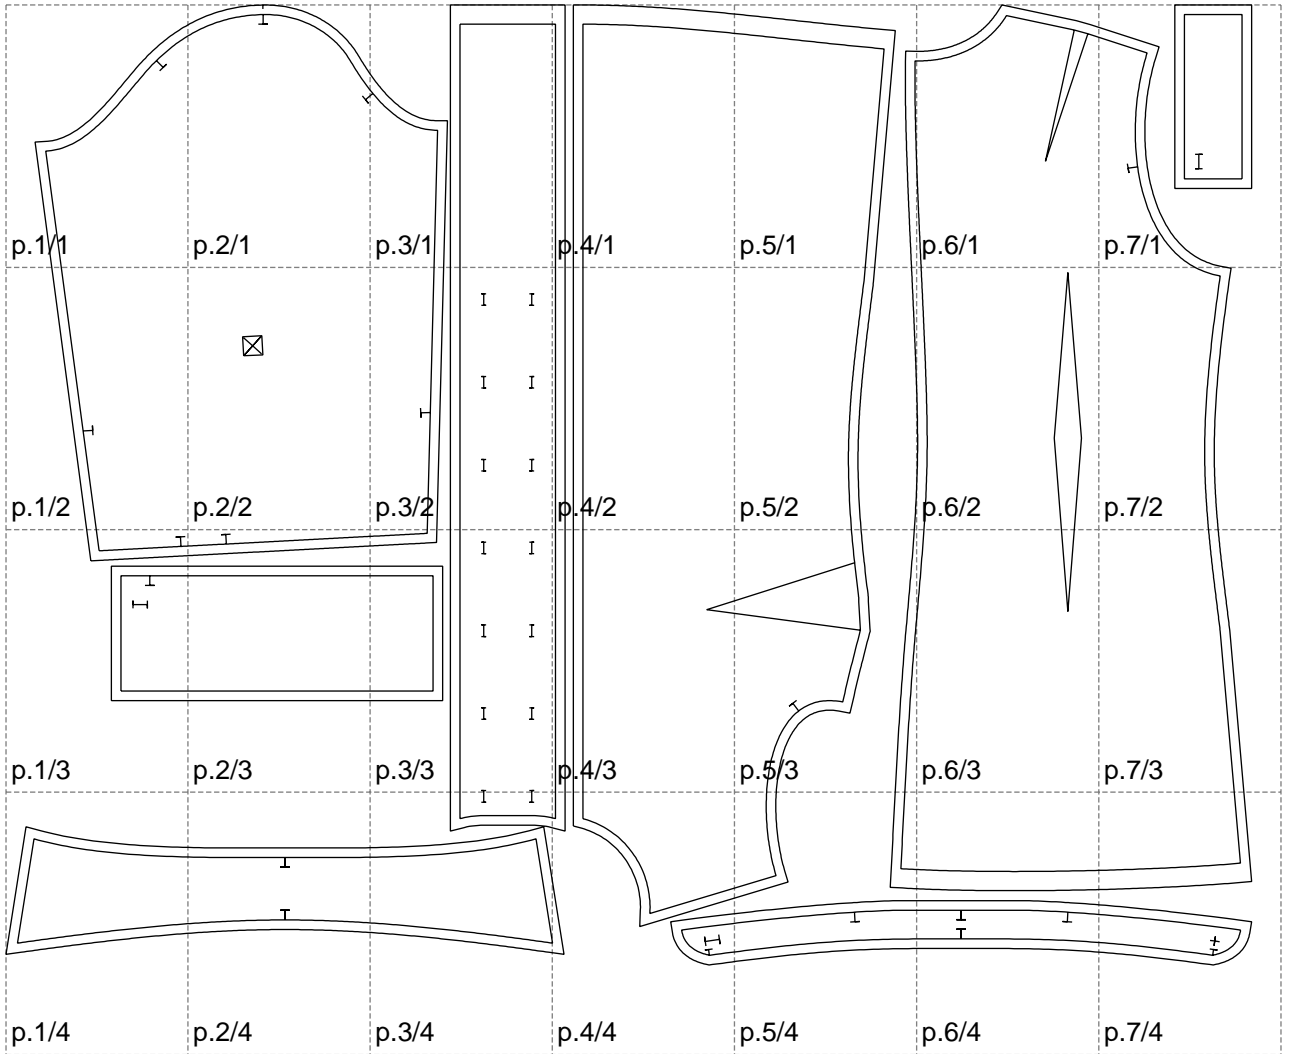

Not for print

Paper size: A4, size:1298.08 x1000.32 mm

Example

size:1458.84 x1843.58 mm

Maneken =1 ver.0

rz_1=170

rz_16=116

rz_17=100

rz_18=98.8

rz_19=124

rz_20=121

.
.
.