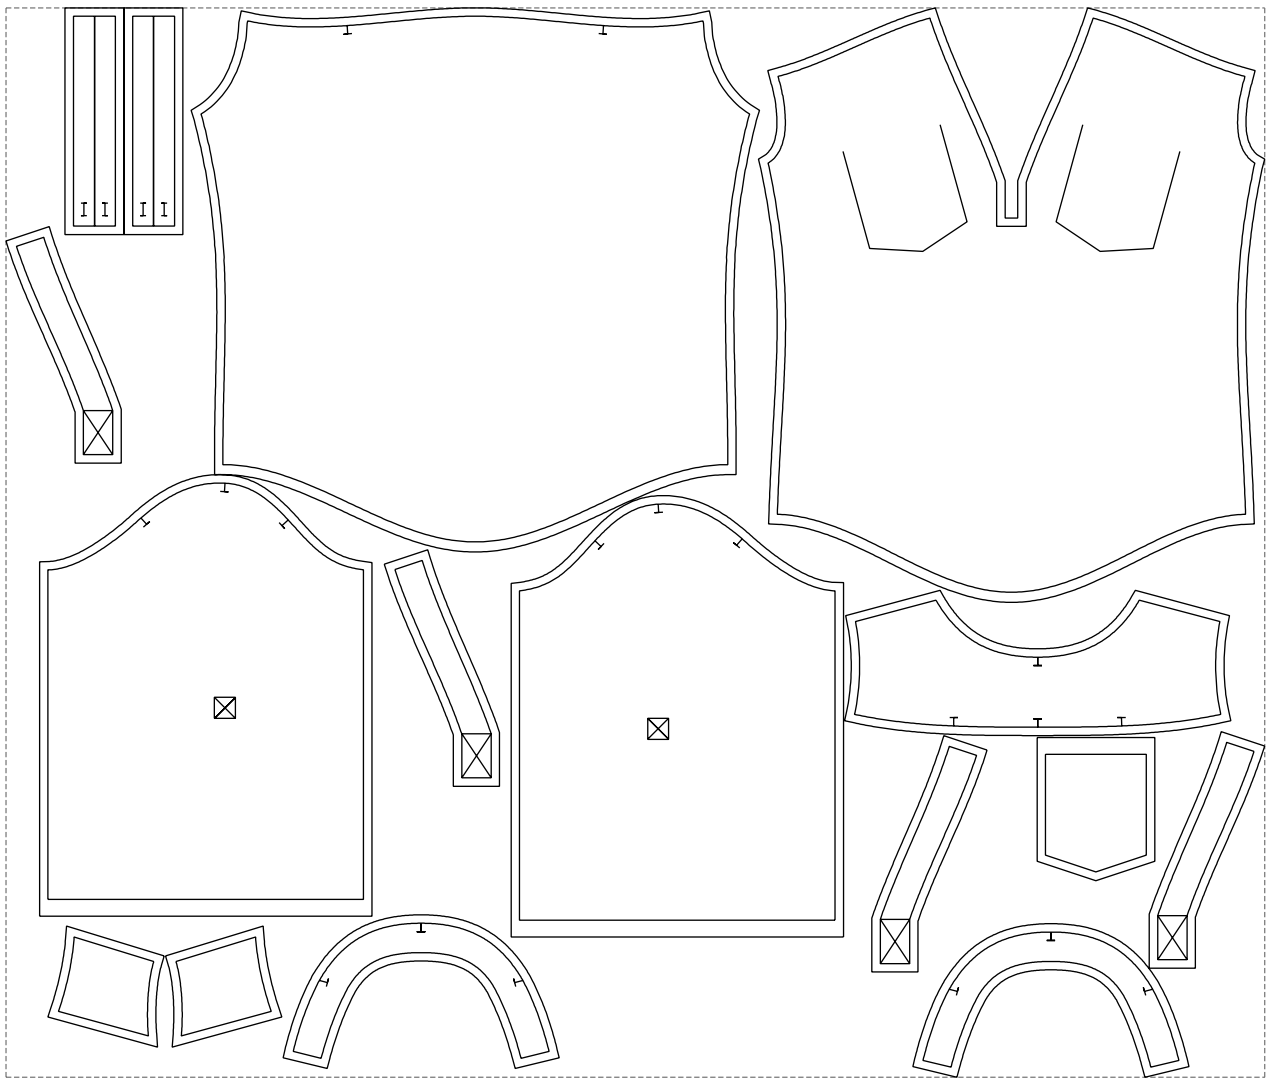

Not for print

Paper size: A4, size:1399.00 x708.15 mm

# Example

size:1499.00 x1273.92 mm

Maneken =1 ver.0

rz\_1=170

rz\_16=96

rz\_17=82

rz\_18=76

rz\_19=104

rz\_20=101.8

---

. . . . .  
. . . . .  
. . . . .