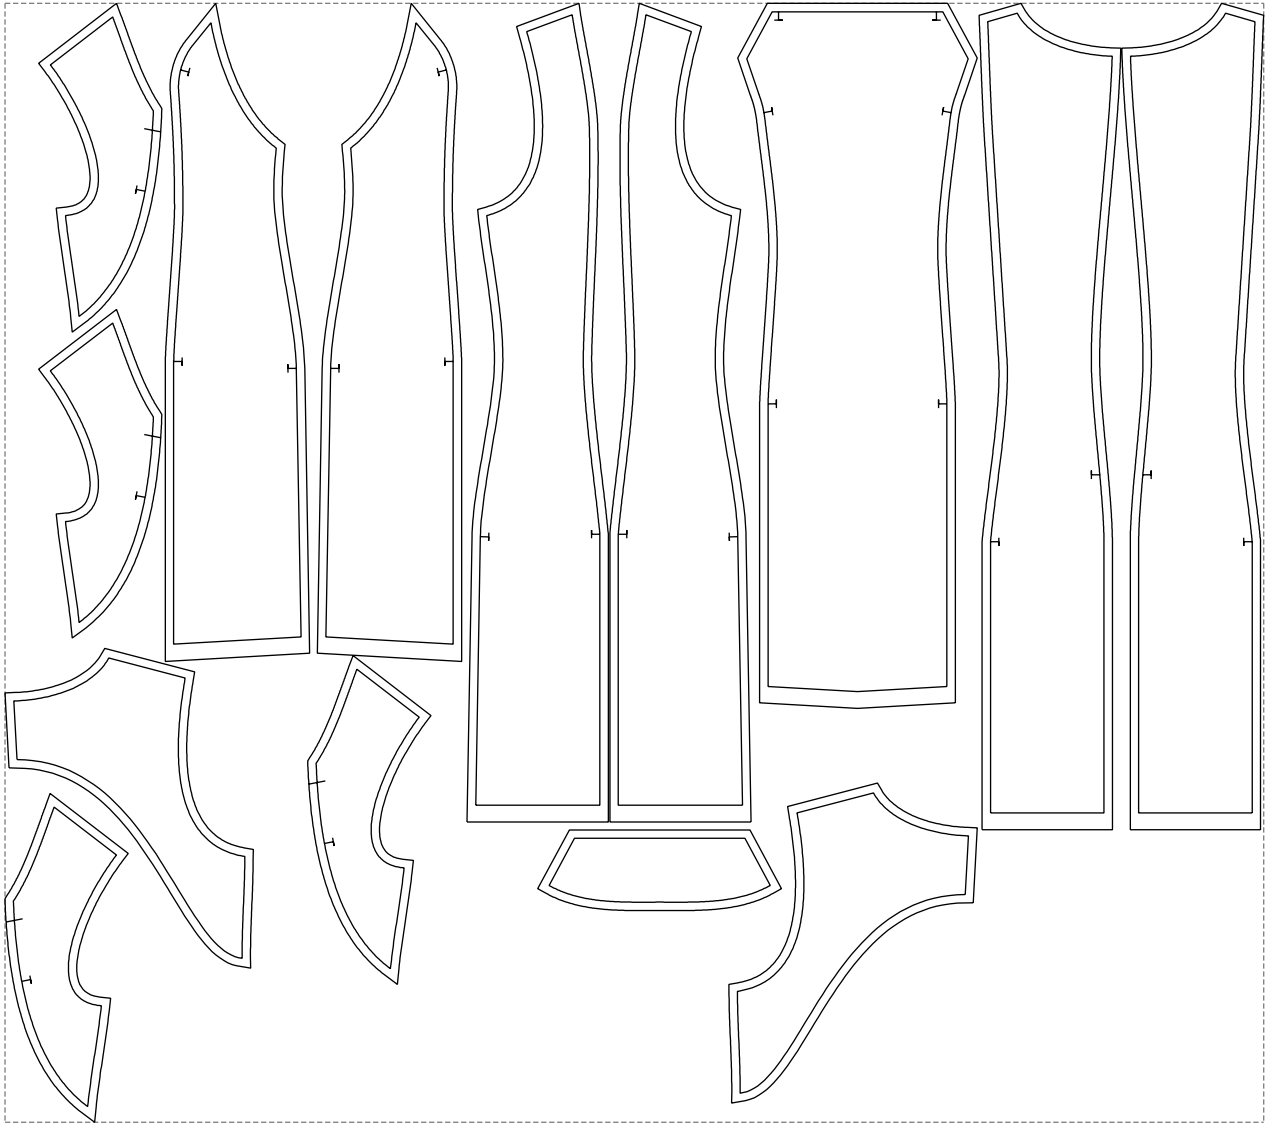

Not for print

Paper size: A4, size:1248.75 x984.22 mm

# Example

size:1499.00 x1332.79 mm

Maneken =1 ver.0

rz\_1=170

rz\_16=96

rz\_17=82

rz\_18=76

rz\_19=104

rz\_20=101.8

---

. . . . .  
. . . . .  
. . . . .