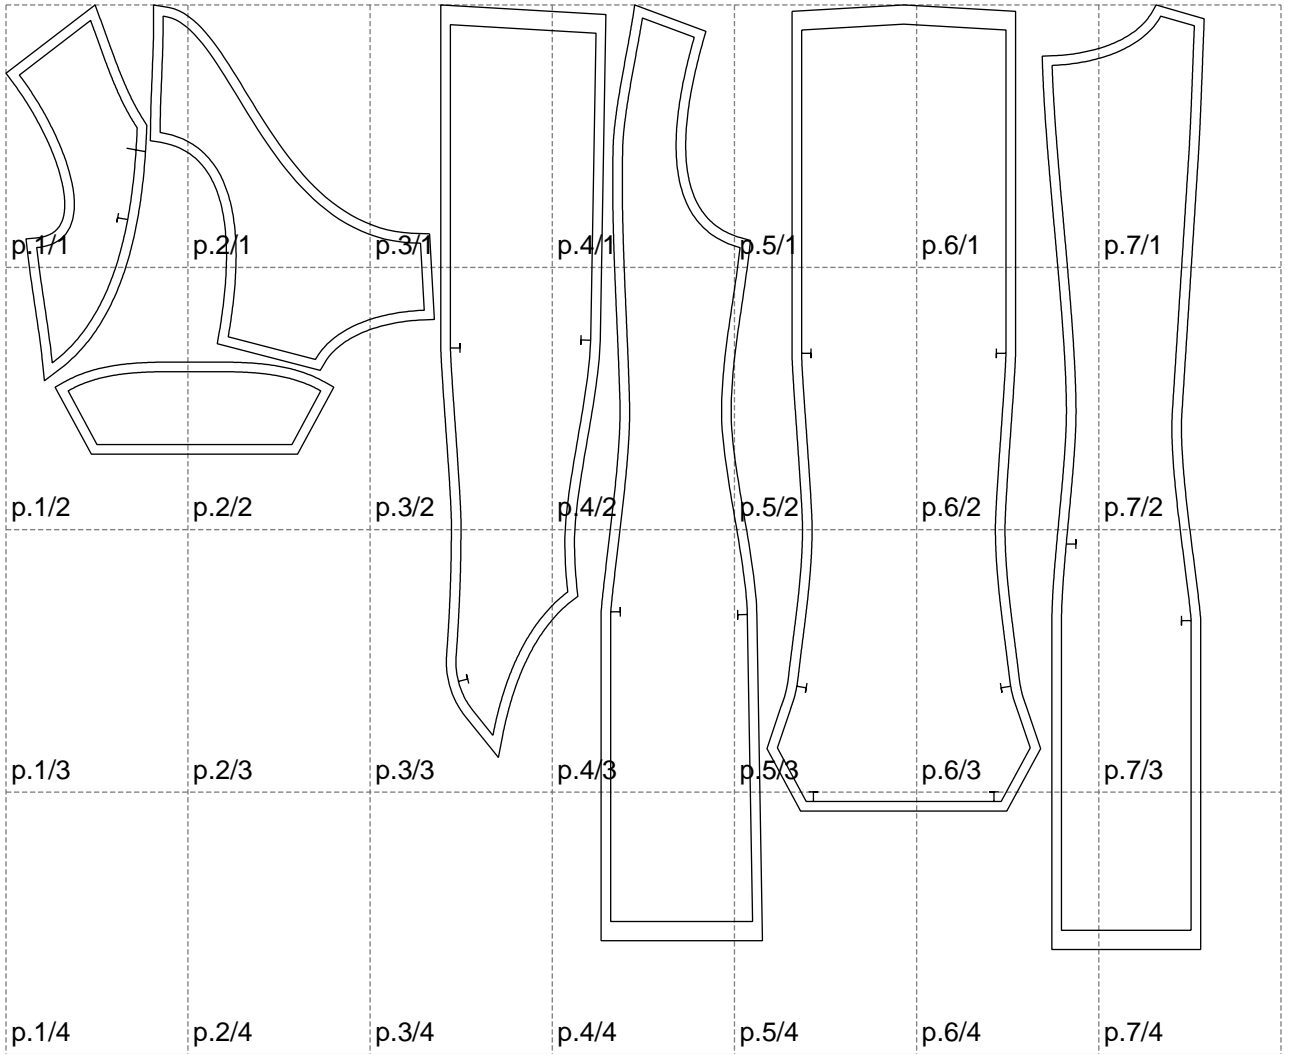

Not for print

Paper size: A4, size:1248.75 x984.22 mm

# Example

size:1499.00 x1332.79 mm

Maneken =1 ver.0

rz\_1=170

rz\_16=96

rz\_17=82

rz\_18=76

rz\_19=104

rz\_20=101.8

---

. . . . .  
. . . . .  
. . . . .