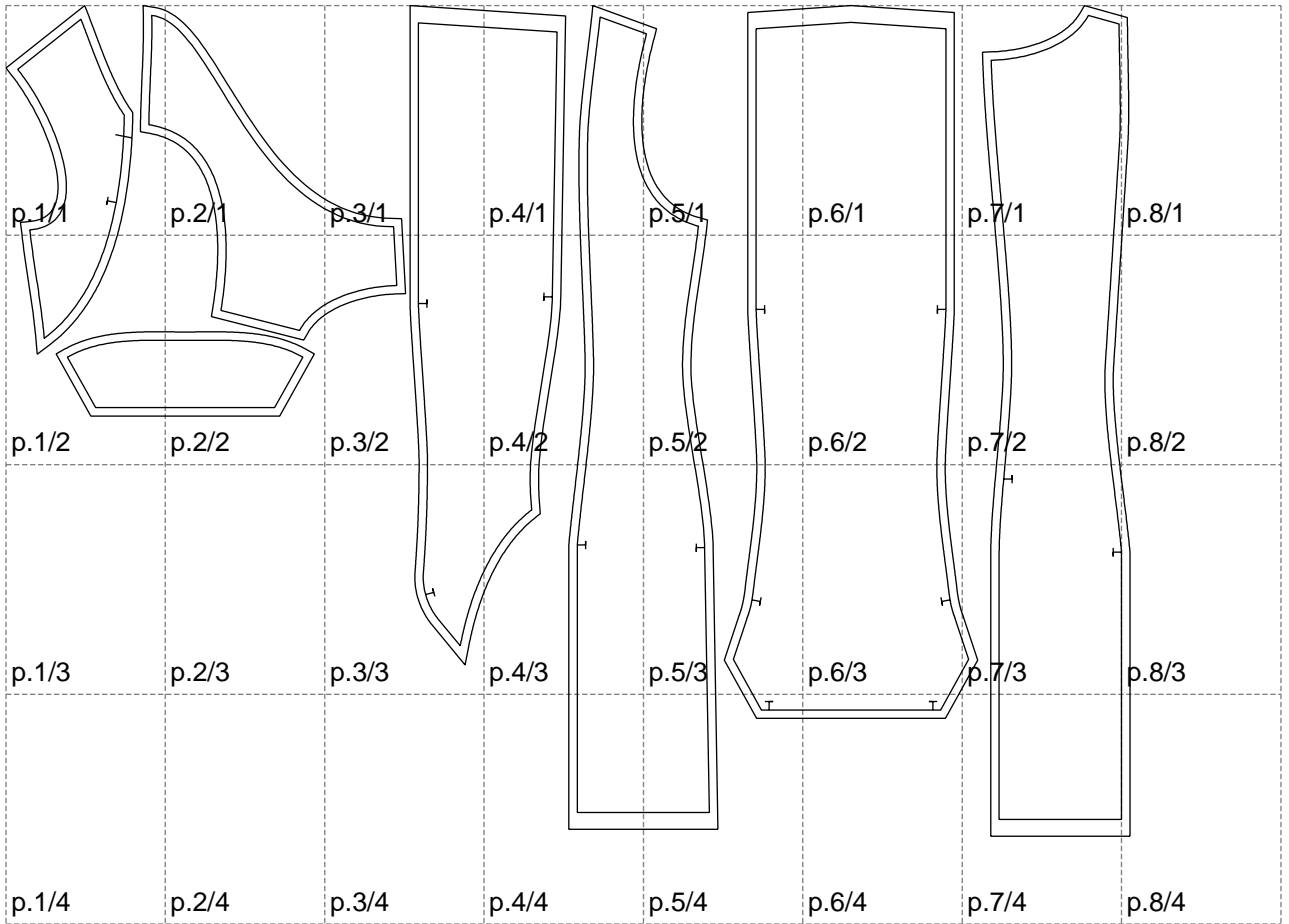

Not for print

Paper size: A4, size:1338.62 x989.25 mm

# Example

size:1488.97 x1405.95 mm

Maneken =1 ver.0

rz\_1=170

rz\_16=104

rz\_17=88.9

rz\_18=84.4

rz\_19=112

rz\_20=109.3

---

. . . . .  
. . . . .  
. . . . .