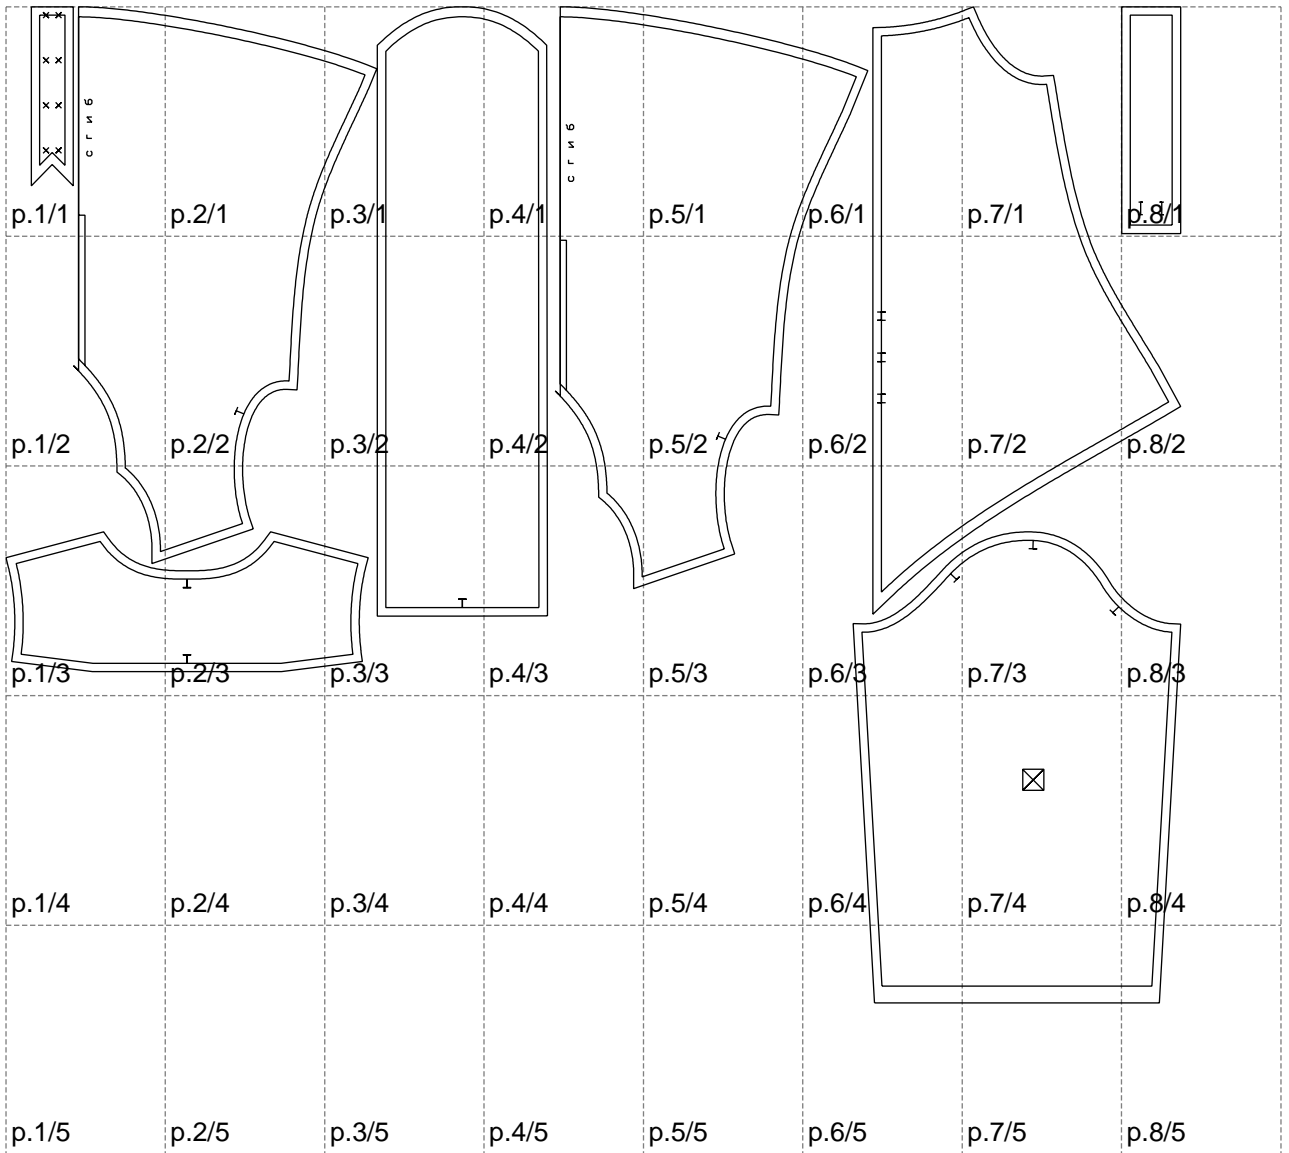

Not for print

Paper size: A4, size:1399.00 x1186.06 mm

# Example

size:1388.31 x1355.48 mm

Maneken =1 ver.0

rz\_1=170

rz\_16=88

rz\_17=75.6

rz\_18=67.6

rz\_19=96

rz\_20=94.6

---

. . . . .  
. . . . .  
. . . . .