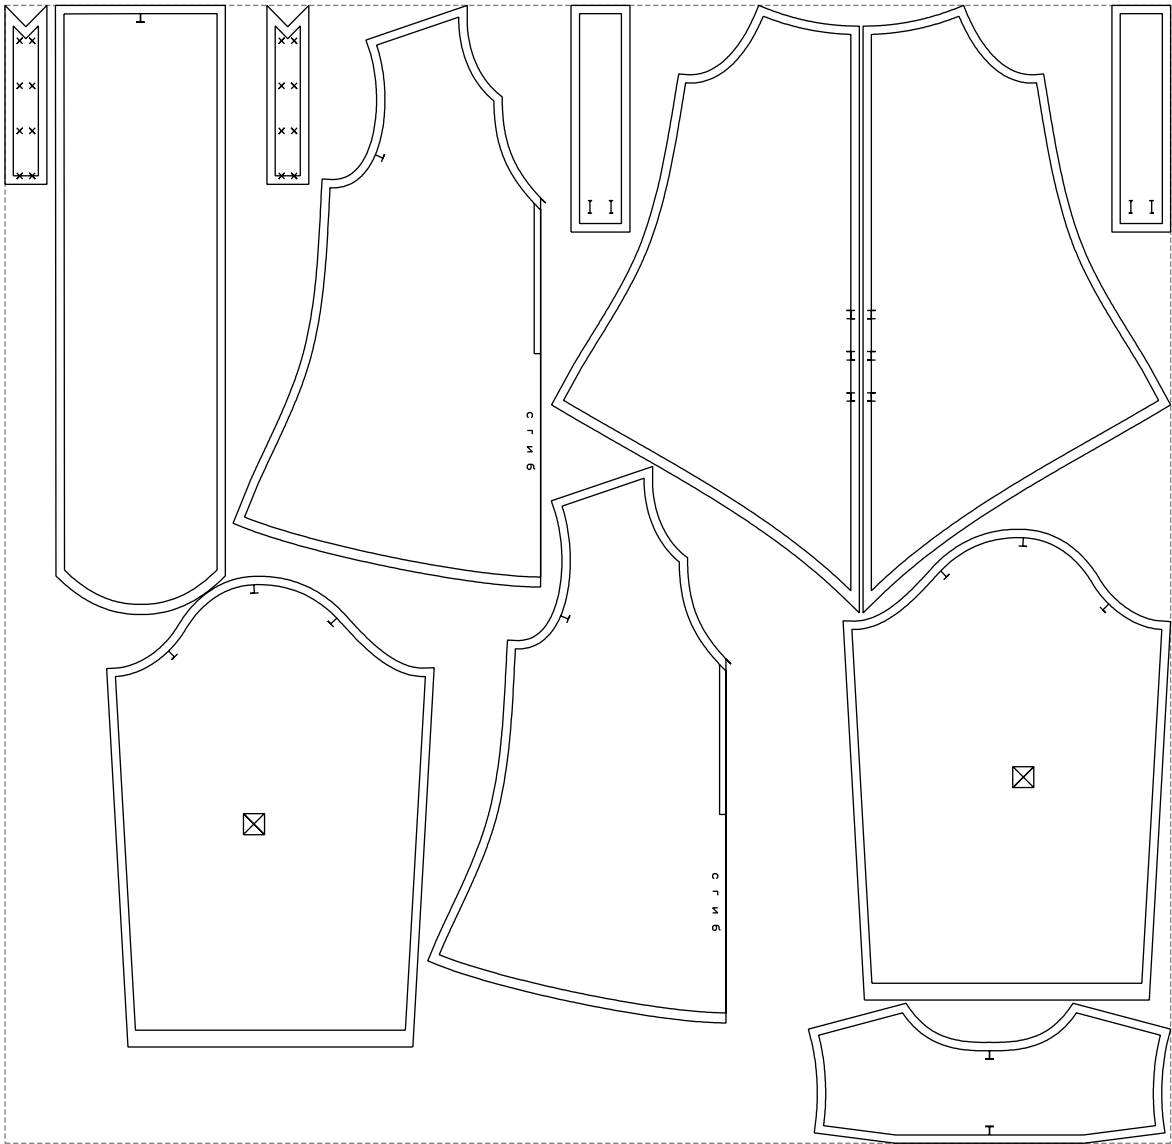

Not for print

Paper size: A4, size:1399.00 x1186.06 mm

# Example

size:1388.31 x1355.48 mm

Maneken =1 ver.0

rz\_1=170

rz\_16=88

rz\_17=75.6

rz\_18=67.6

rz\_19=96

rz\_20=94.6

---

. . . . .  
. . . . .  
. . . . .