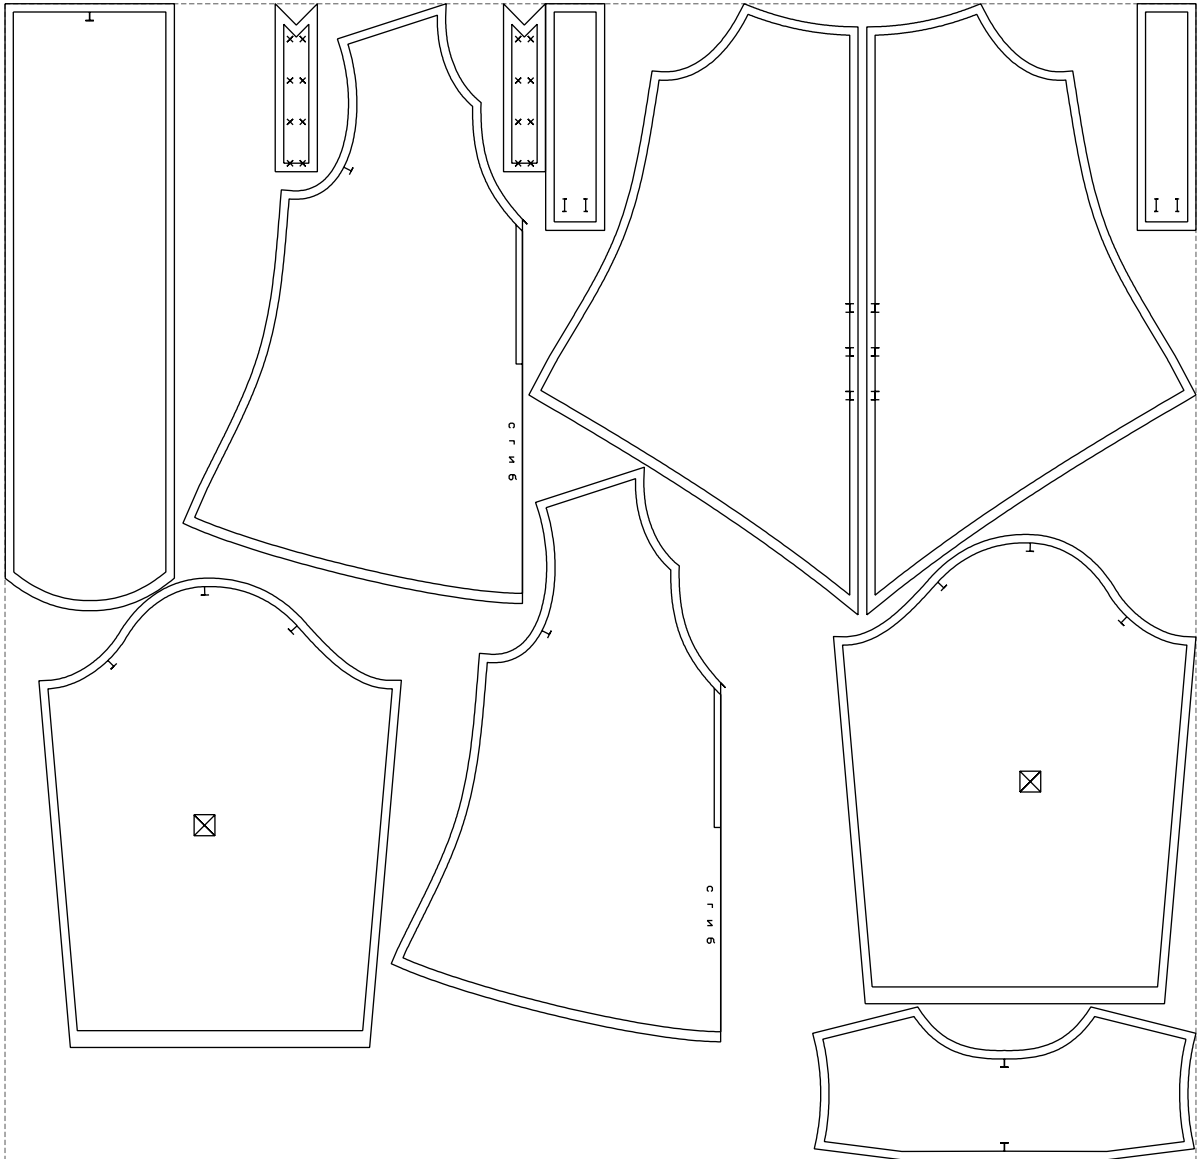

Not for print

Paper size: A4, size:1399.00 x1168.71 mm

# Example

size:1418.55 x1377.16 mm

Maneken =1 ver.0

rz\_1=170

rz\_16=100

rz\_17=85.4

rz\_18=80.2

rz\_19=108

rz\_20=105.4

---

. . . . .  
. . . . .  
. . . . .