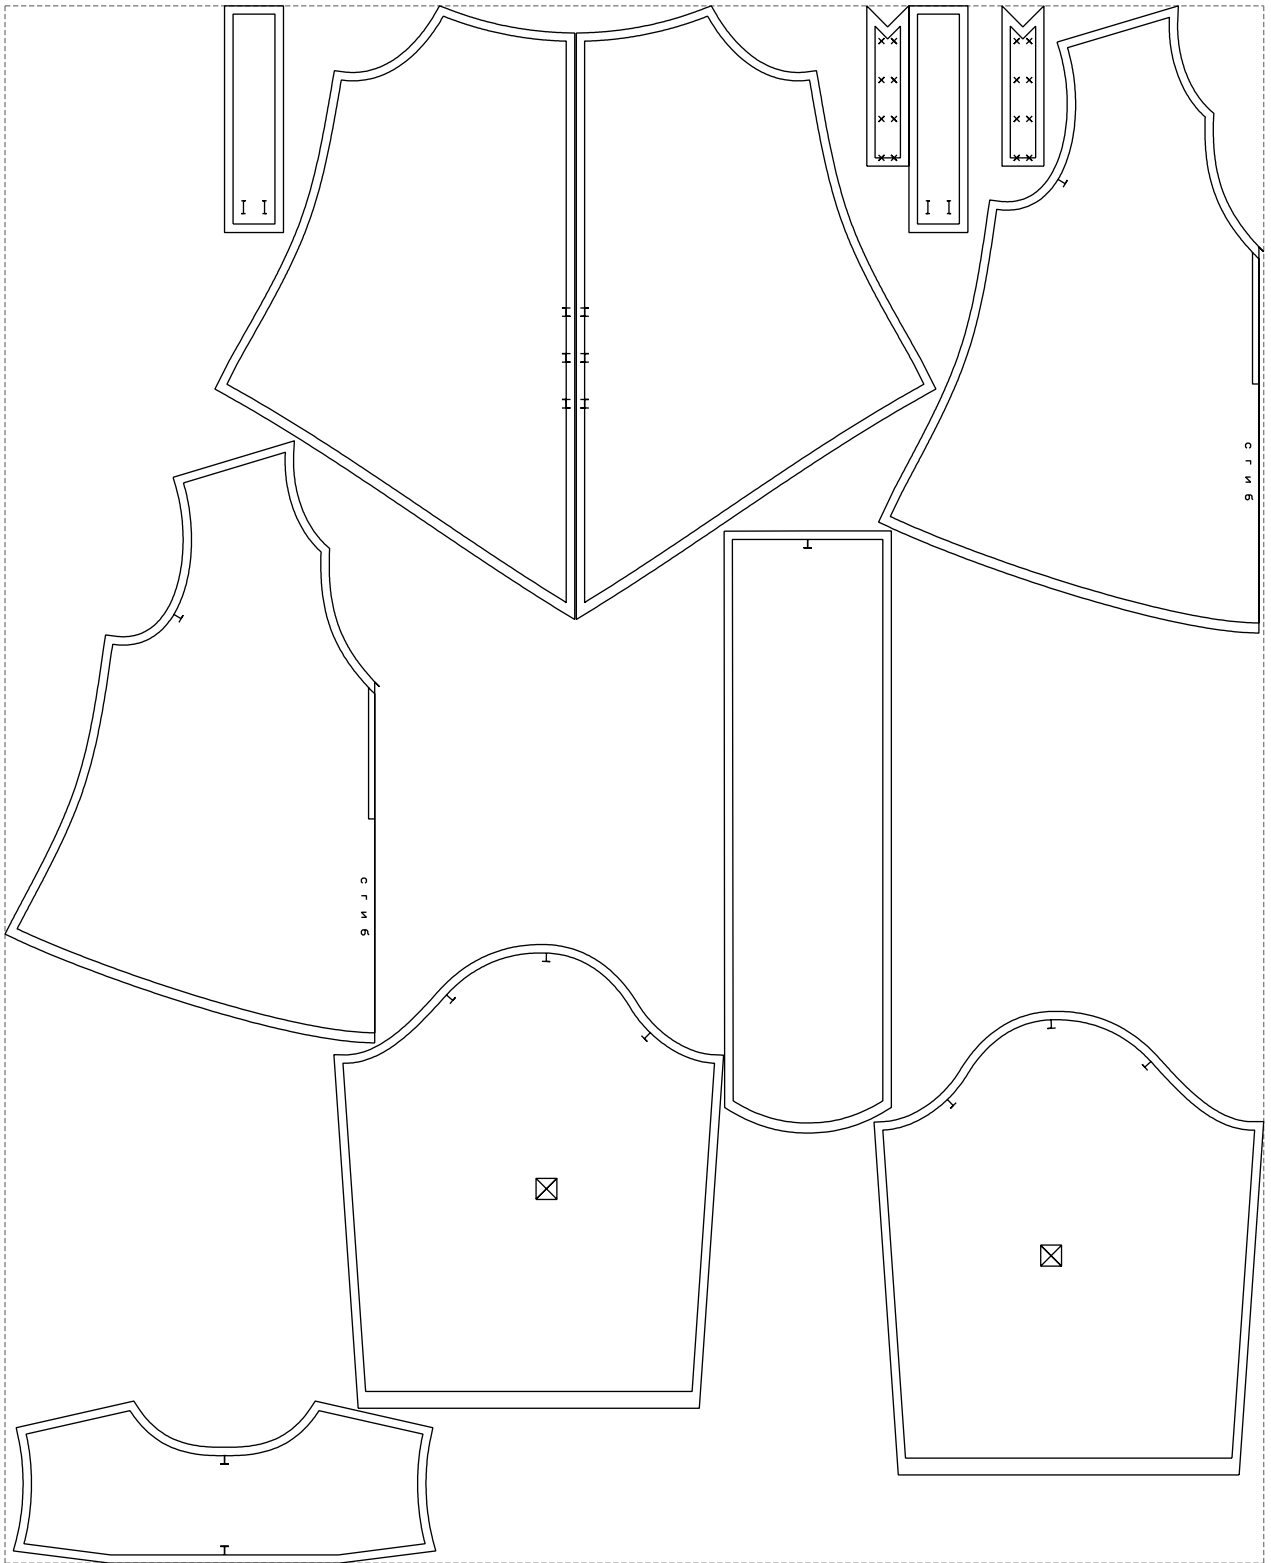

Not for print

Paper size: A4, size:1399.00 x1332.32 mm

# Example

size:1499.00 x1855.33 mm

Maneken =1 ver.0

rz\_1=170

rz\_16=116

rz\_17=100

rz\_18=98.8

rz\_19=124

rz\_20=121

---

. . . . .  
. . . . .  
. . . . .