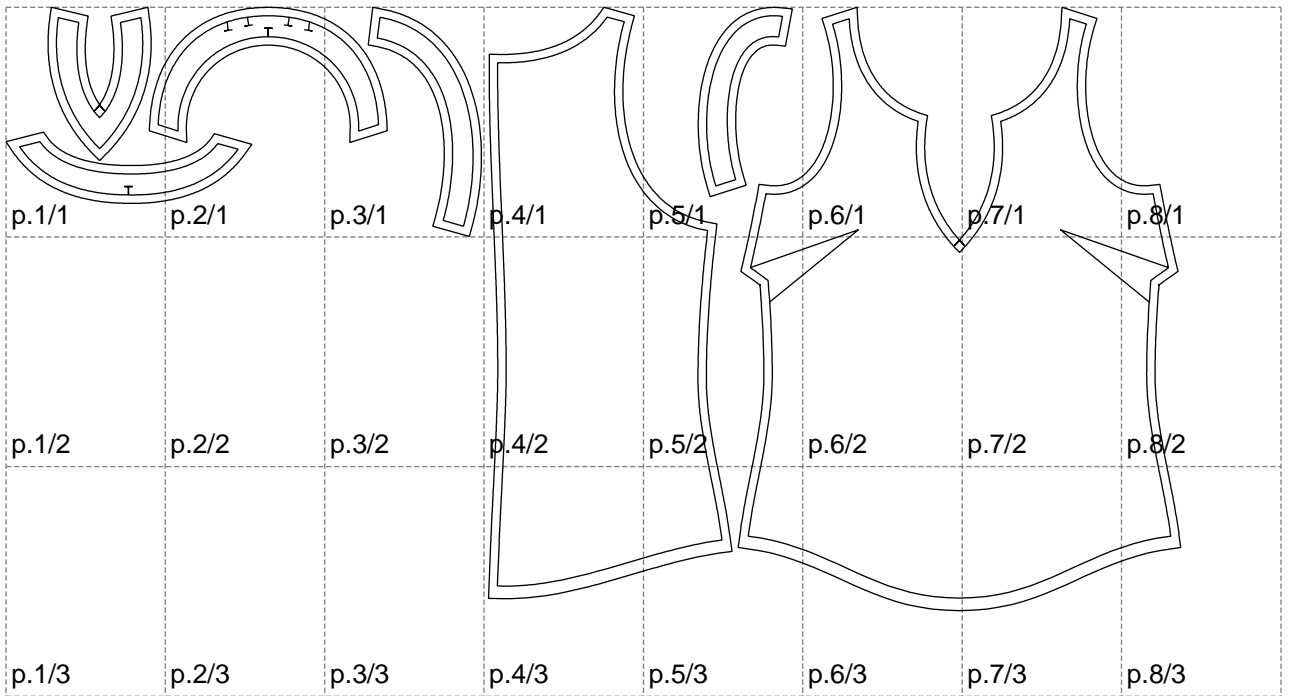

Not for print

Paper size: A4, size:1399.00 x718.40 mm

# Example

size:1499.00 x884.29 mm

Maneken =1 ver.0

rz\_1=170

rz\_16=88

rz\_17=75.6

rz\_18=67.6

rz\_19=96

rz\_20=94.6

---

. . . . .  
. . . . .  
. . . . .