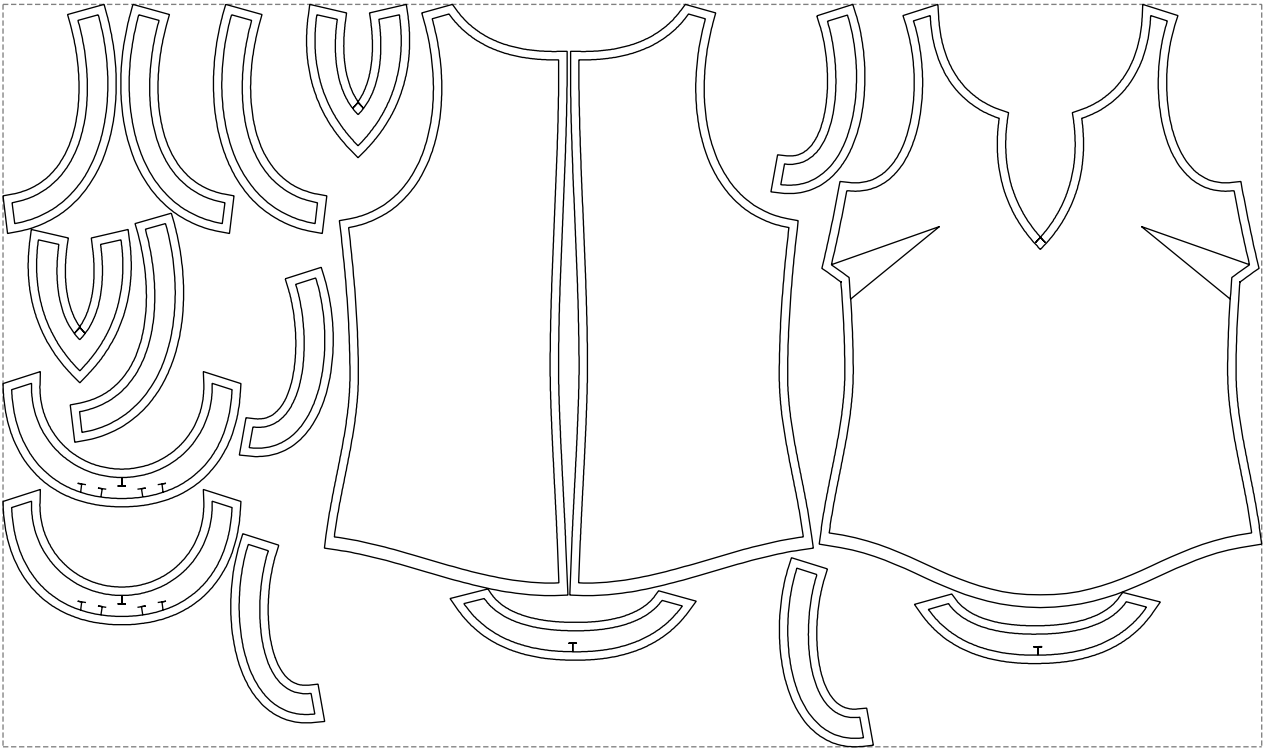

# Example

size:1499.00 x884.29 mm

Maneken =1 ver.0

rz\_1=170

rz\_16=88

rz\_17=75.6

rz\_18=67.6

rz\_19=96