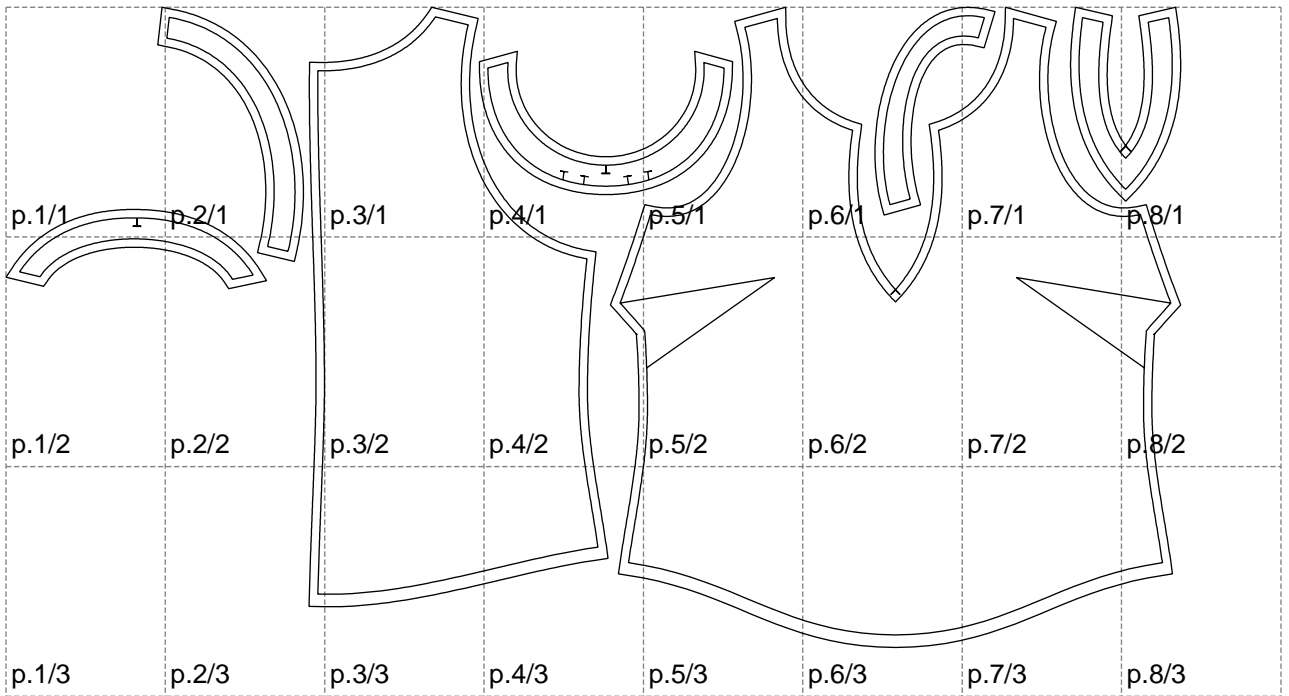

Not for print

Paper size: A4, size:1399.00 x762.15 mm

# Example

size:1499.00 x1063.32 mm

Maneken =1 ver.0

rz\_1=170

rz\_16=116

rz\_17=100

rz\_18=98.8

rz\_19=124