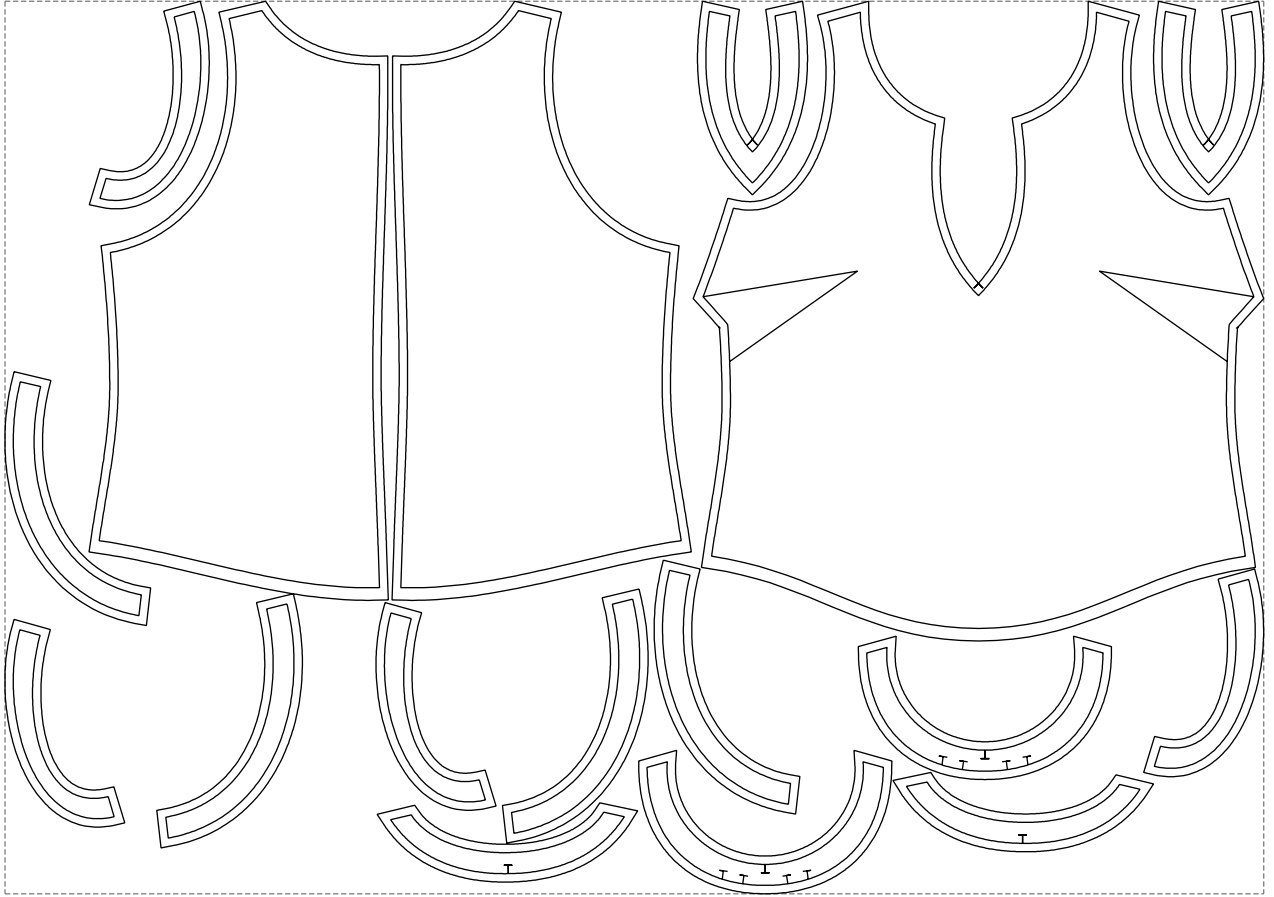

# Example

size:1499.00 x1063.32 mm

Maneken =1 ver.0

rz\_1=170

rz\_16=116

rz\_17=100

rz\_18=98.8

rz\_19=124