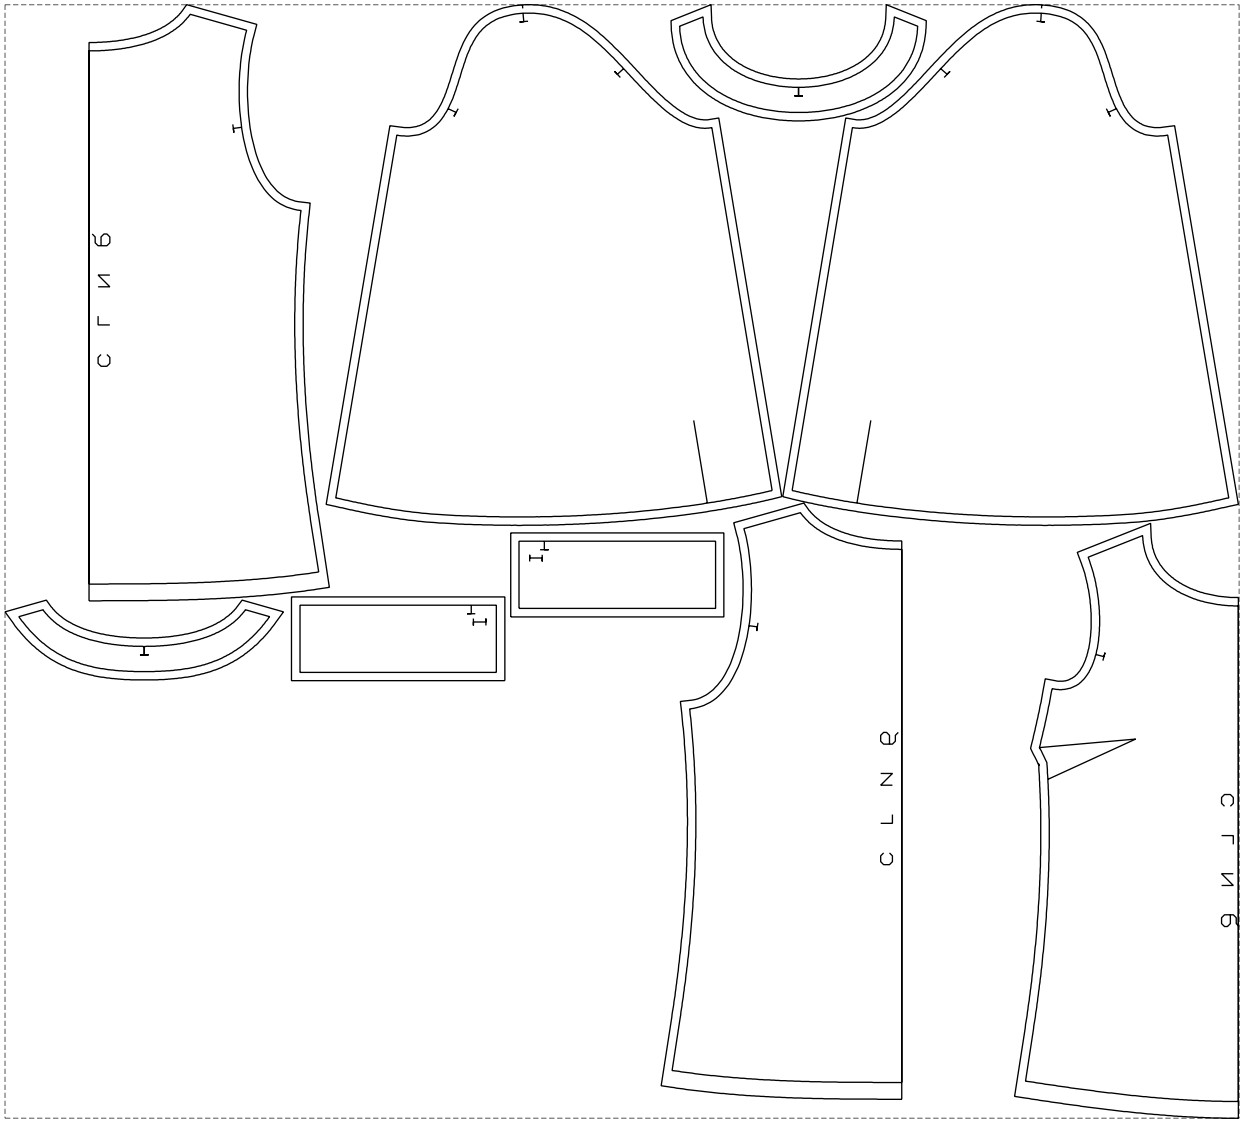

# Example

size:1469.81 x1326.47 mm

Maneken =1 ver.0

rz\_1=170

rz\_16=88

rz\_17=75.6

rz\_18=67.6

rz\_19=96