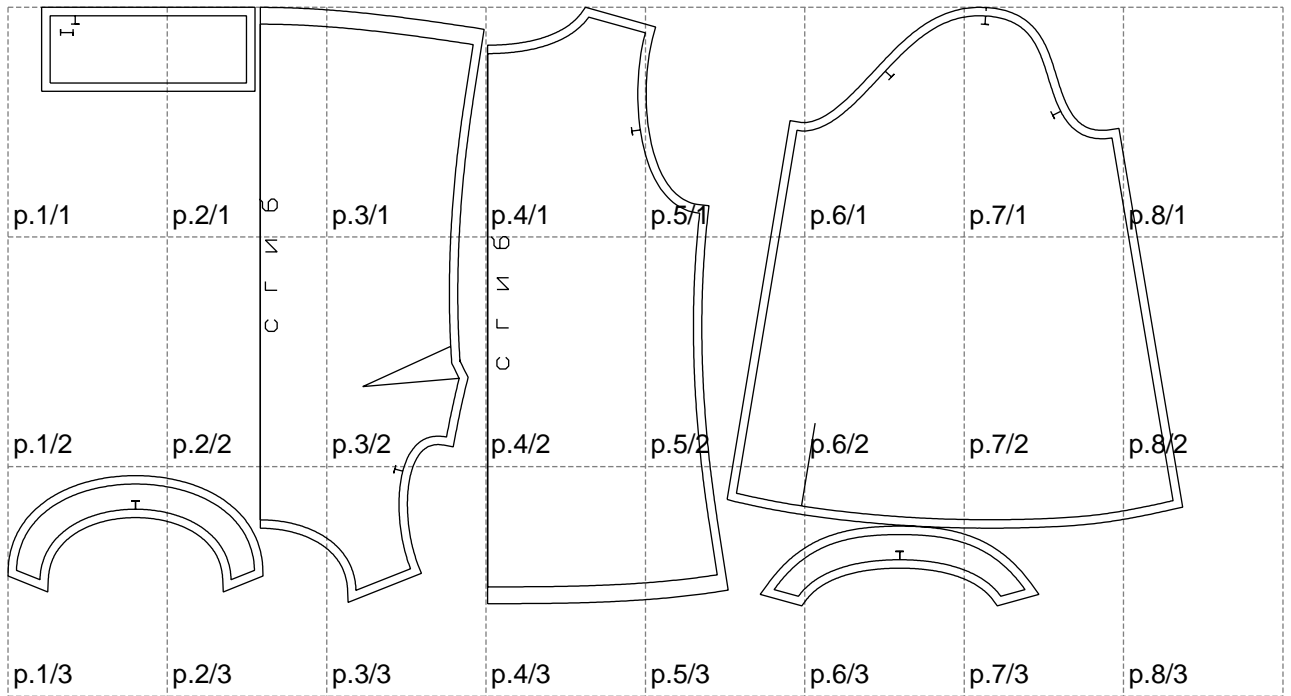

Not for print

Paper size: A4, size:1399.00 x712.83 mm

# Example

size:1469.81 x1326.47 mm

Maneken =1 ver.0

rz\_1=170

rz\_16=88

rz\_17=75.6

rz\_18=67.6

rz\_19=96

rz\_20=94.6

---

. . . . .  
. . . . .  
. . . . .