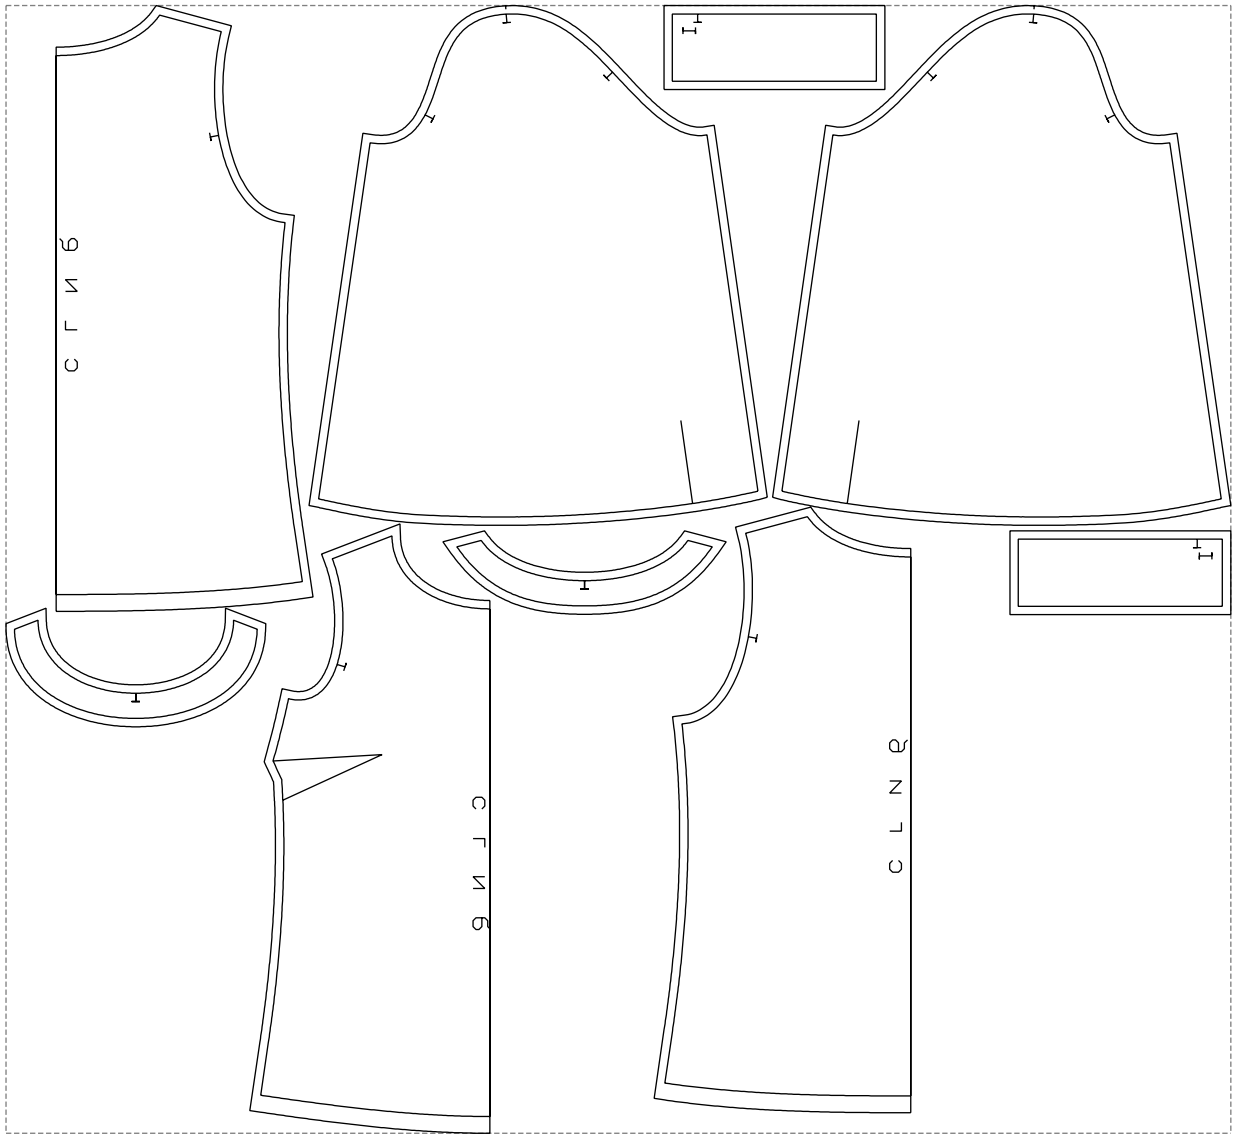

Not for print

Paper size: A4, size:1399.00 x778.20 mm

# Example

size:1458.68 x1343.27 mm

Maneken =1 ver.0

rz\_1=170

rz\_16=96

rz\_17=82

rz\_18=76

rz\_19=104