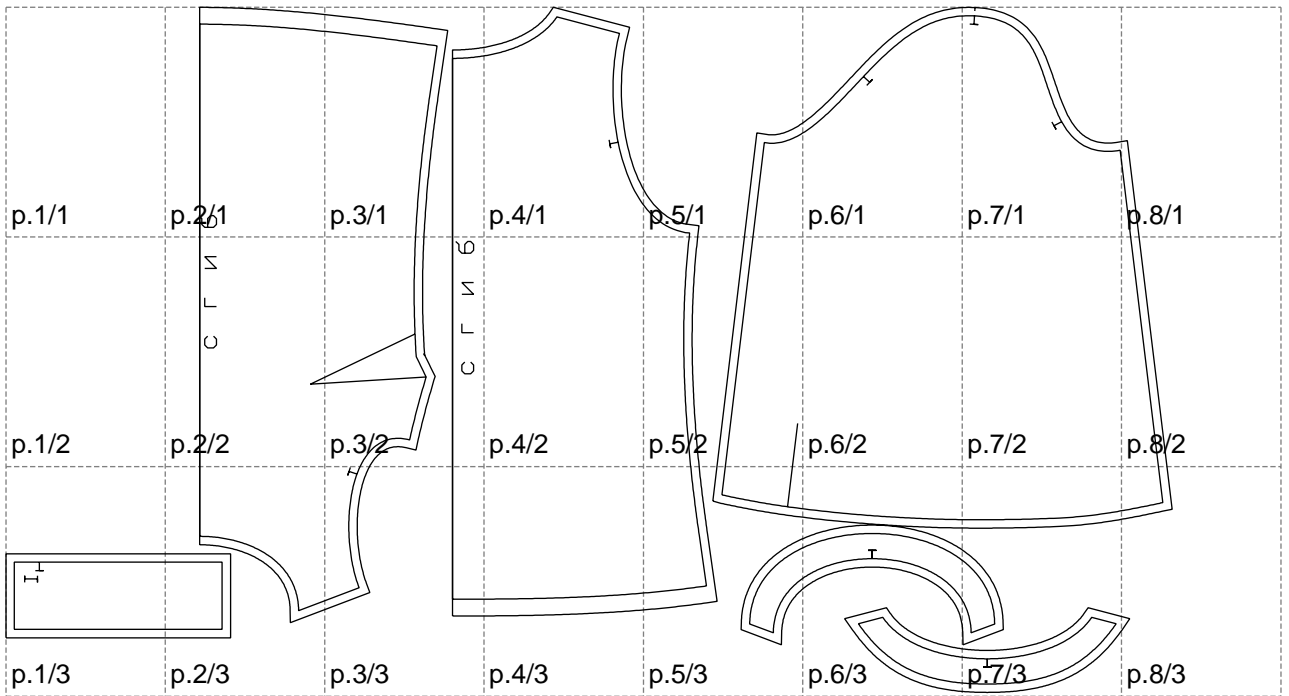

Not for print

Paper size: A4, size:1388.99 x815.76 mm

# Example

size:1489.92 x1349.24 mm

Maneken =1 ver.0

rz\_1=170

rz\_16=100

rz\_17=85.4

rz\_18=80.2

rz\_19=108

rz\_20=105.4

---

. . . . .  
. . . . .  
. . . . .