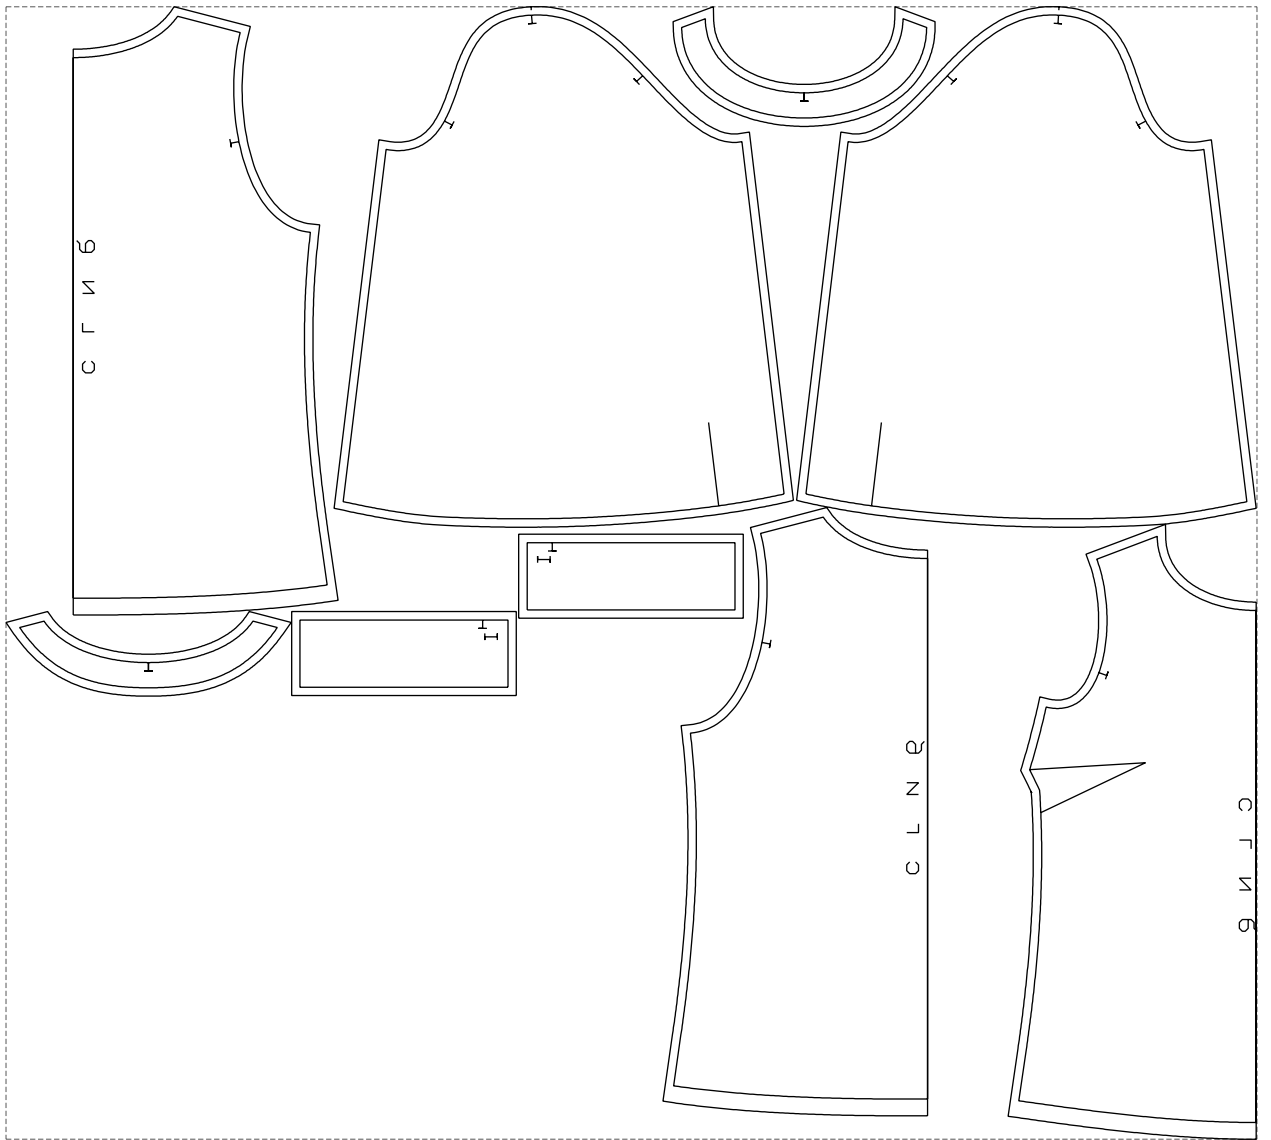

Not for print

Paper size: A4, size:1388.99 x815.76 mm

# Example

size:1489.92 x1349.24 mm

Maneken =1 ver.0

rz\_1=170

rz\_16=100

rz\_17=85.4

rz\_18=80.2

rz\_19=108

rz\_20=105.4

---

. . . . .  
. . . . .  
. . . . .