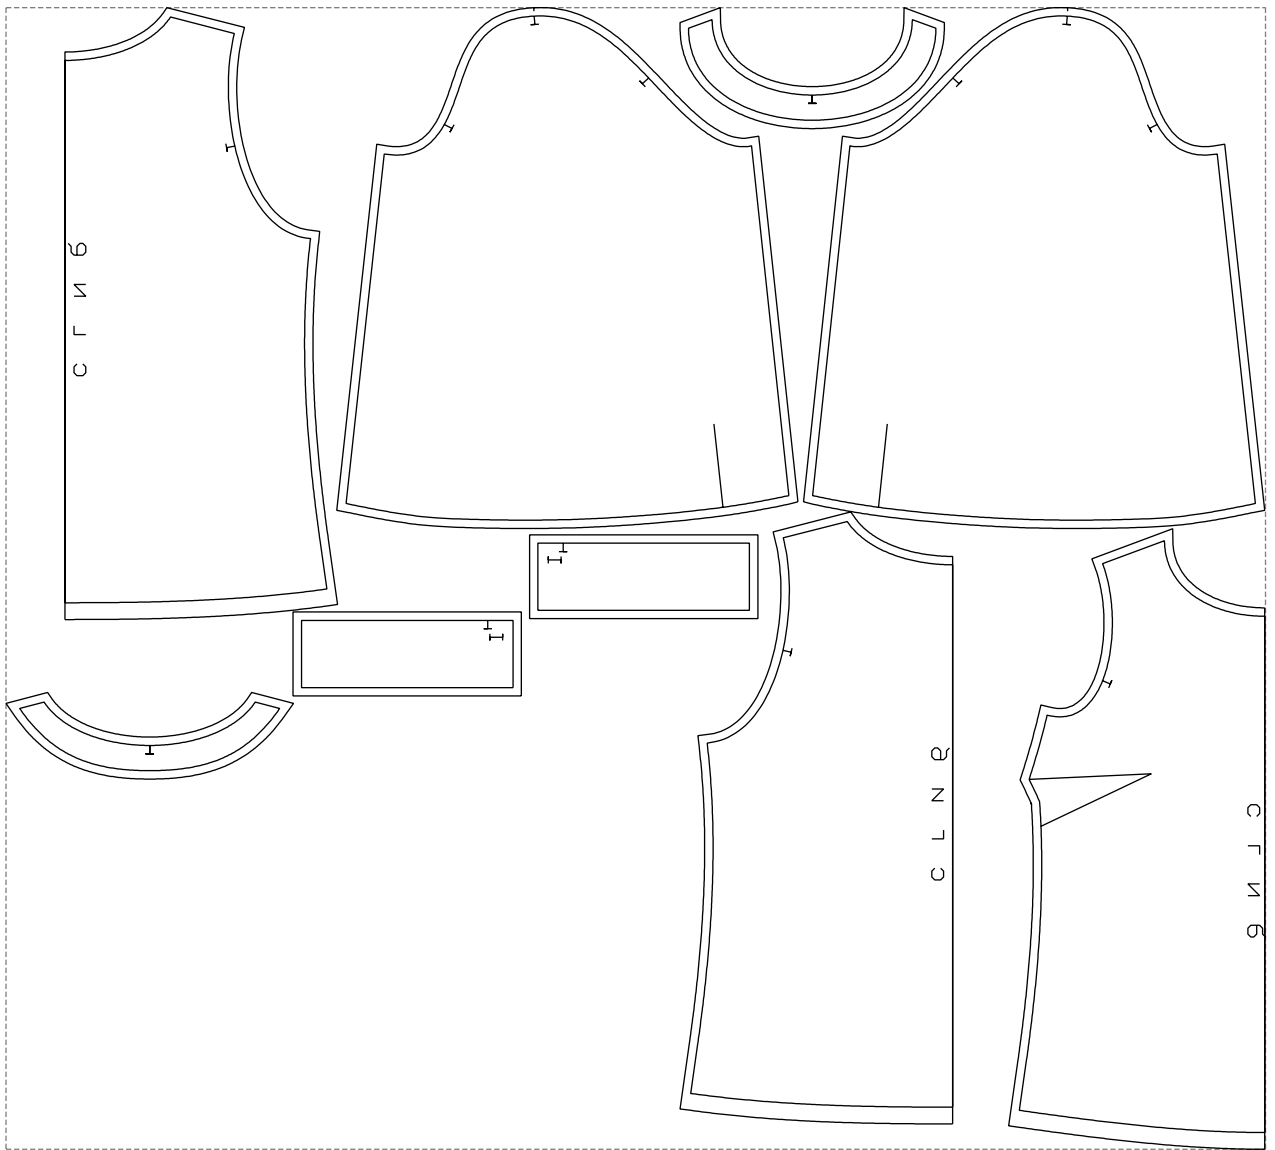

Not for print

Paper size: A4, size:1399.00 x817.34 mm

# Example

size:1500.00 x1360.03 mm

Maneken =1 ver.0

rz\_1=170

rz\_16=104

rz\_17=88.9

rz\_18=84.4

rz\_19=112