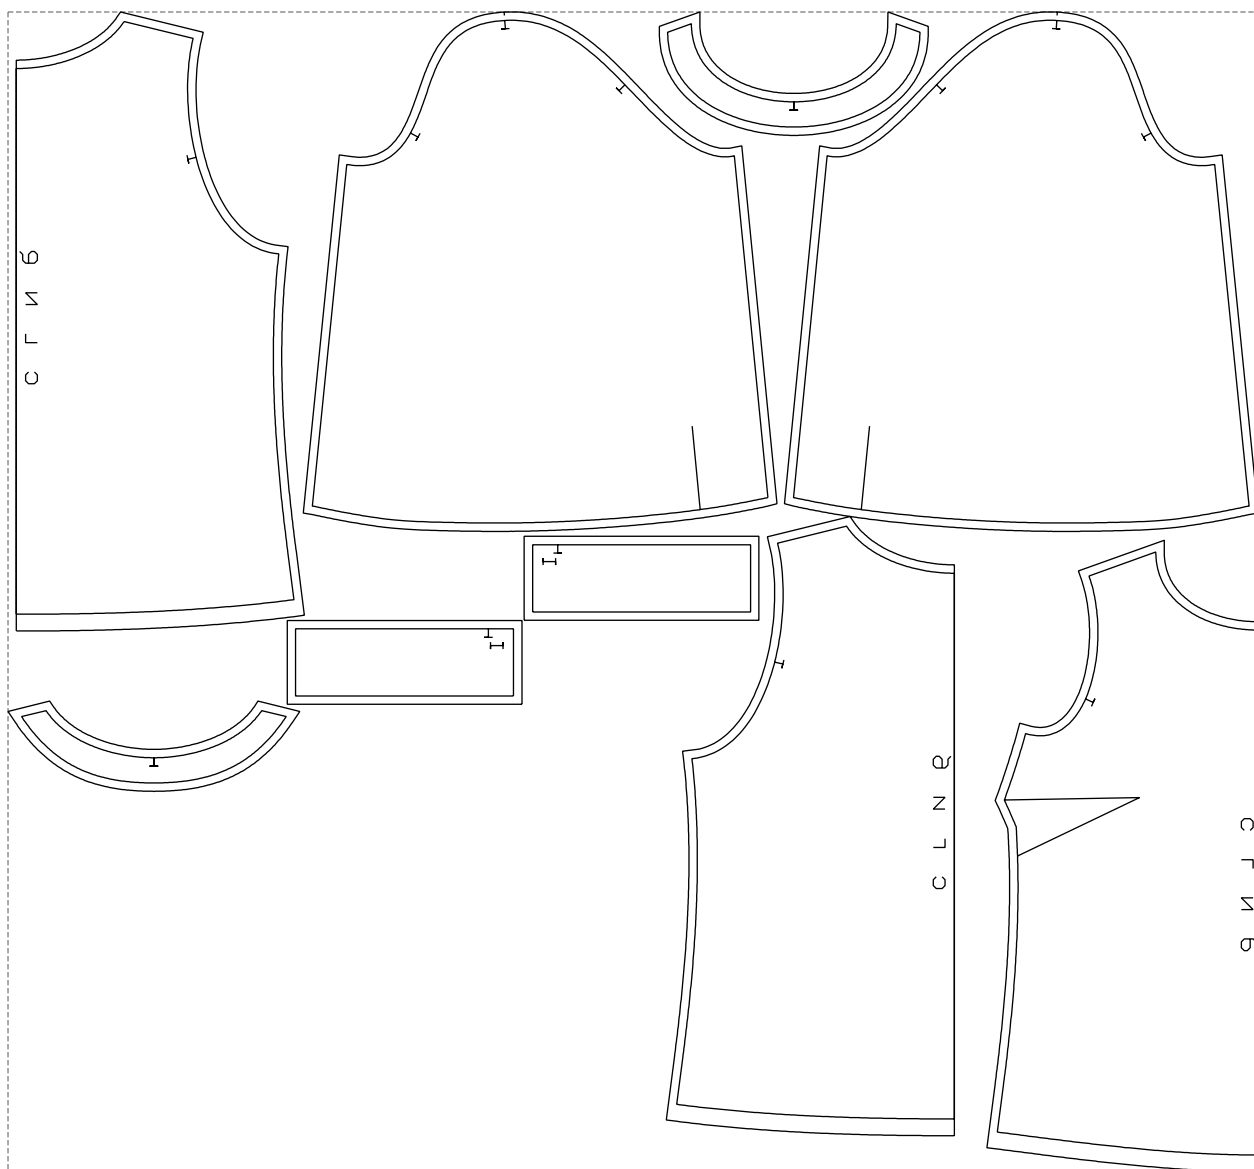

Not for print

Paper size: A4, size:1278.85 x847.32 mm

# Example

size:1489.99 x1381.61 mm

Maneken =1 ver.0

rz\_1=170

rz\_16=112

rz\_17=96.2

rz\_18=94

rz\_19=120

rz\_20=117

---

. . . . .  
. . . . .  
. . . . .