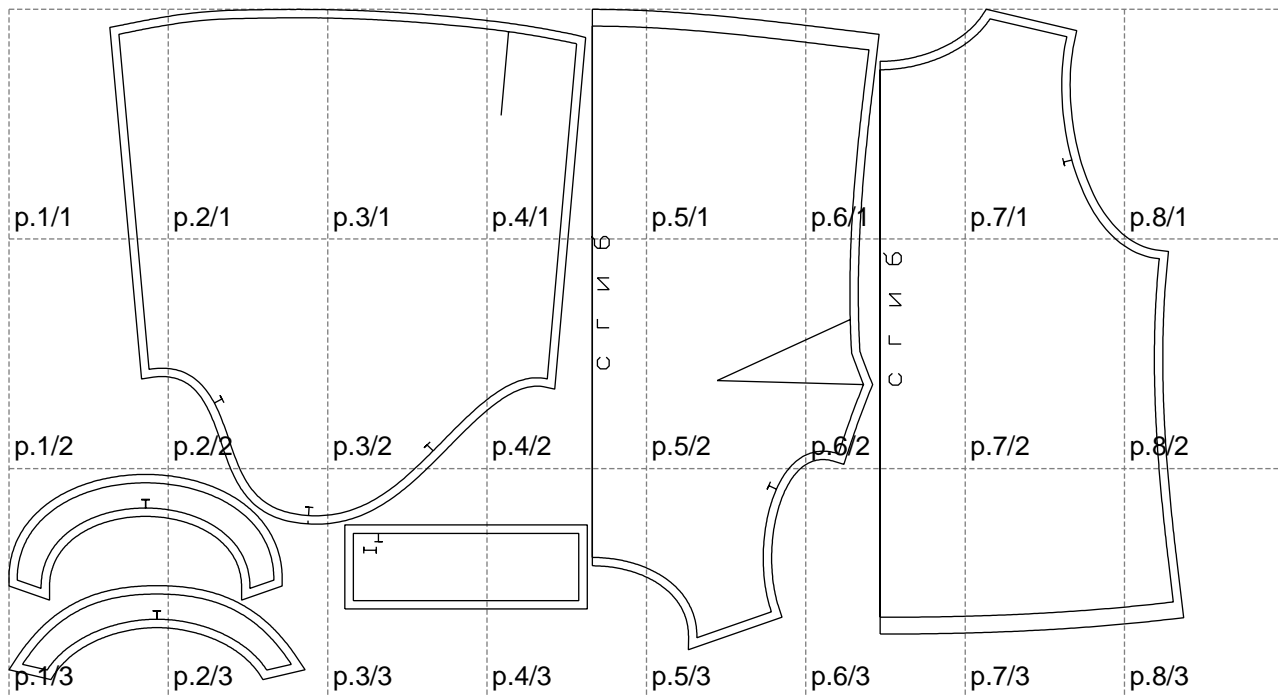

Not for print

Paper size: A4, size:1399.00 x798.13 mm

# Example

size:1499.00 x1354.86 mm

Maneken =1 ver.0

rz\_1=170

rz\_16=120

rz\_17=104

rz\_18=103.6

rz\_19=128

rz\_20=125.1

---

. . . . .  
. . . . .  
. . . . .