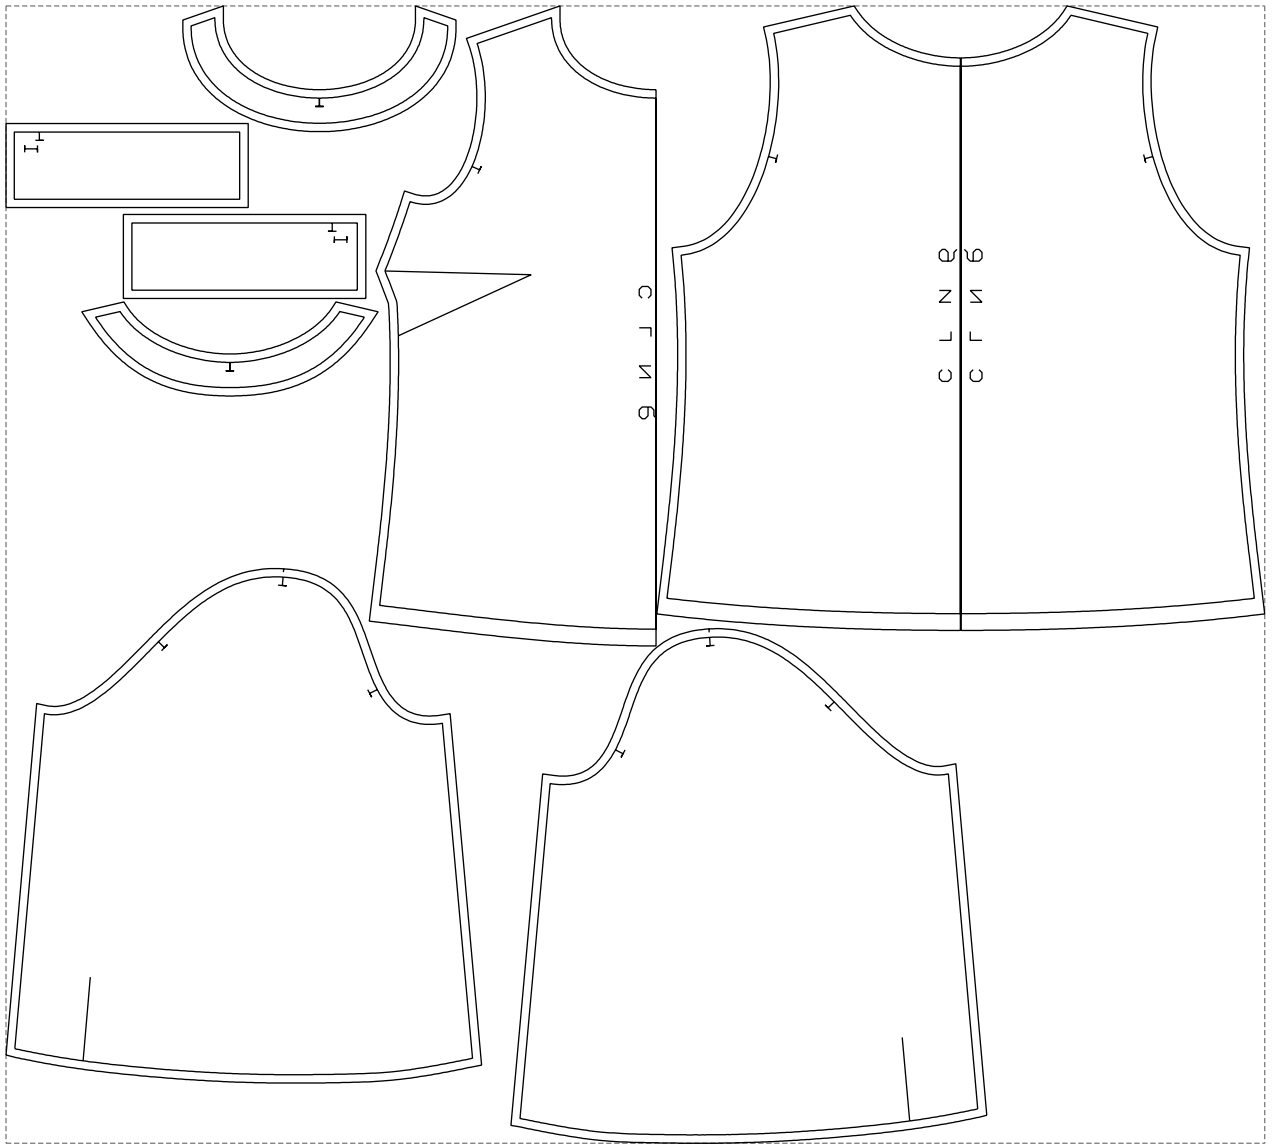

# Example

size:1499.00 x1354.86 mm

Maneken =1 ver.0

rz\_1=170

rz\_16=120

rz\_17=104

rz\_18=103.6

rz\_19=128