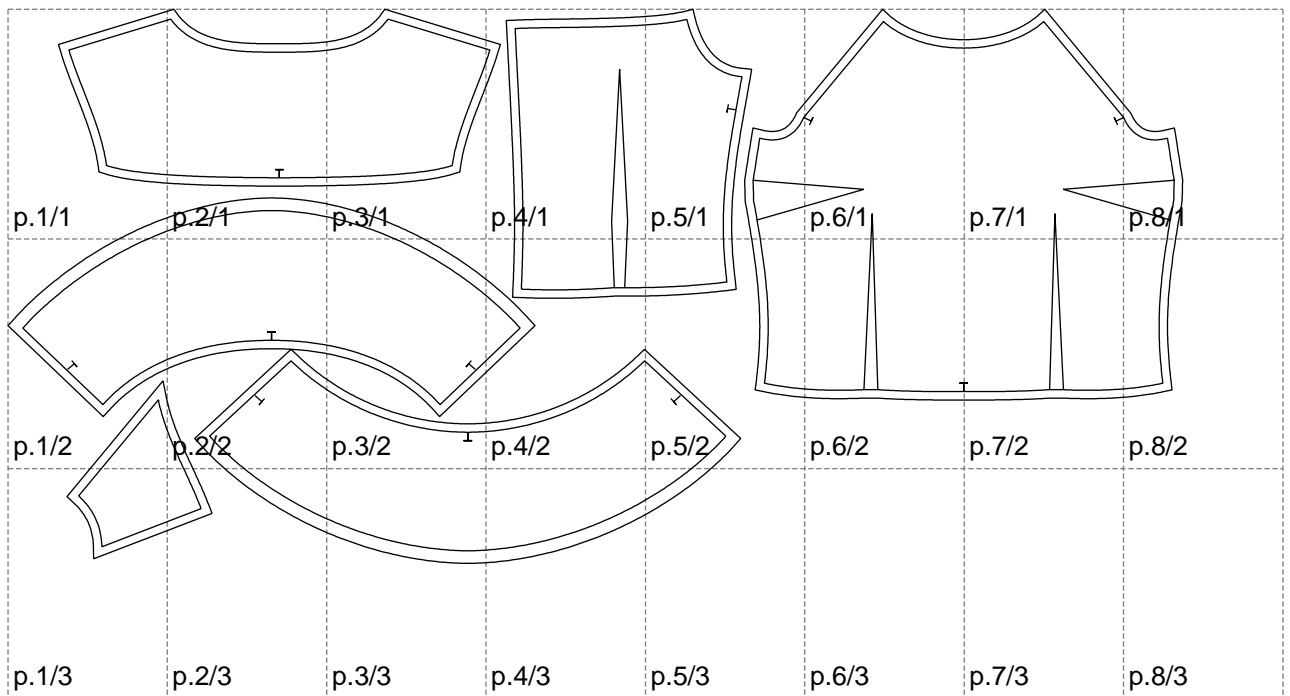

Not for print

Paper size: A4, size:1399.00 x659.69 mm

# Example

size:886.07 x211.75 mm

Maneken =1 ver.0

rz\_1=170

rz\_16=96

rz\_17=82

rz\_18=76

rz\_19=104

rz\_20=101.8

---

. . . . .  
. . . . .  
. . . . .