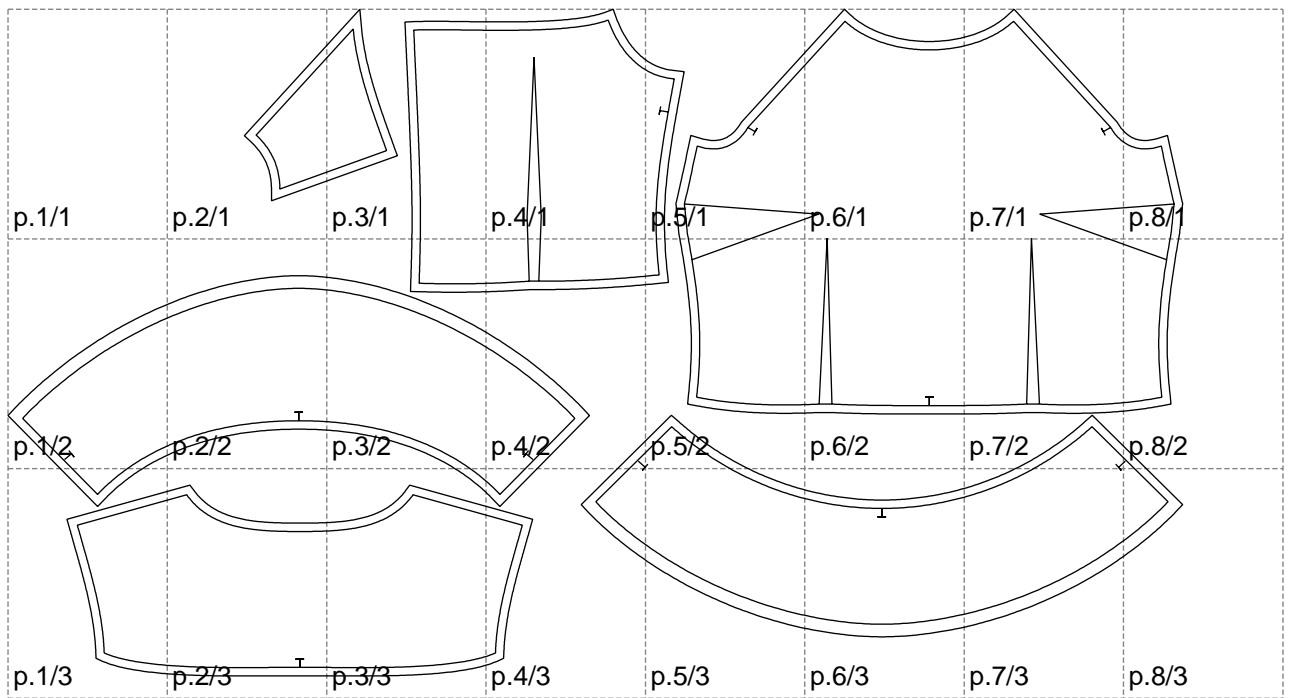

Not for print

Paper size: A4, size:1399.00 x793.84 mm

# Example

size:936.10 x228.11 mm

Maneken =1 ver.0

rz\_1=170

rz\_16=112

rz\_17=96.2

rz\_18=94

rz\_19=120

rz\_20=117

---

. . . . .  
. . . . .  
. . . . .