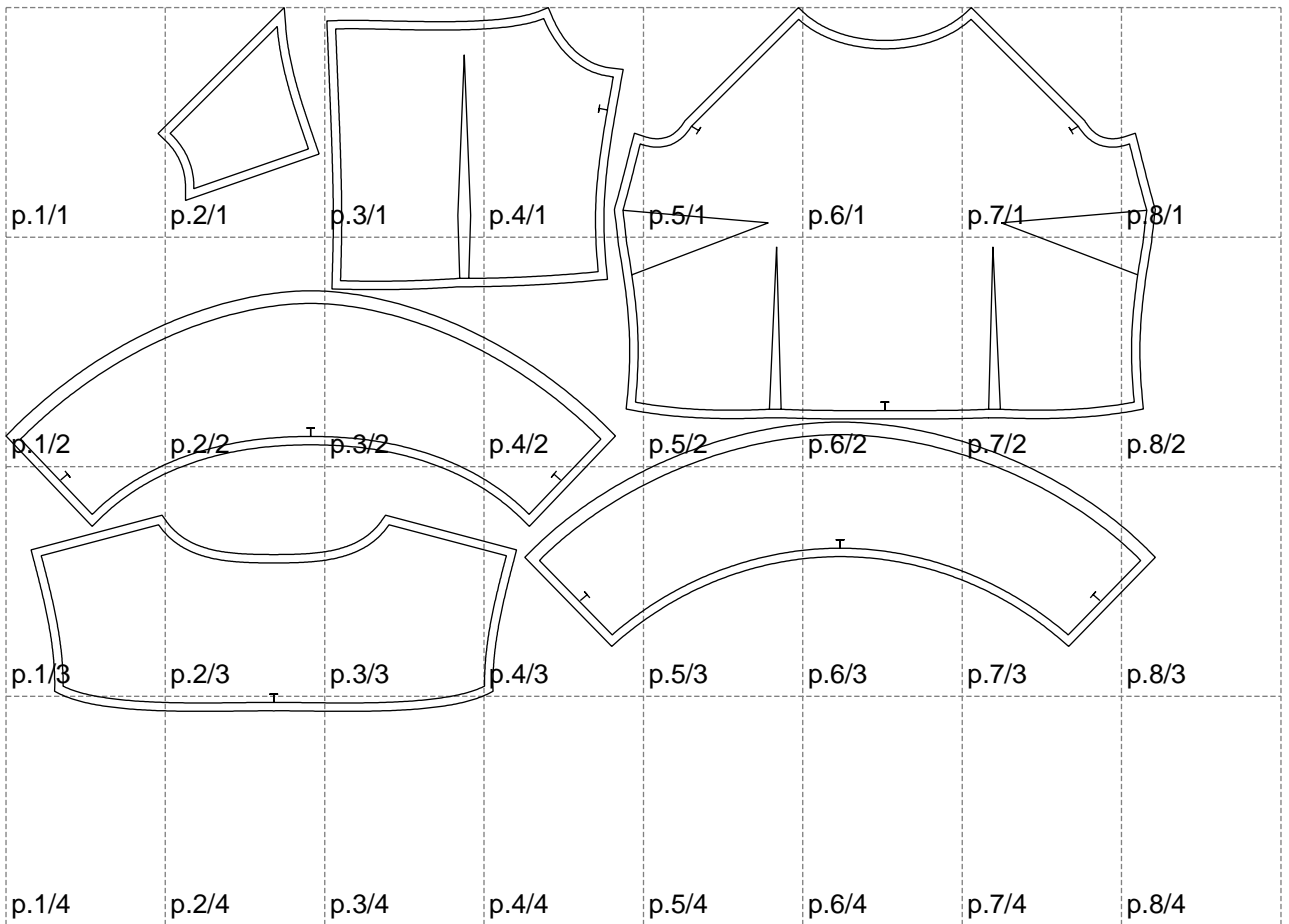

Not for print

Paper size: A4, size:1368.87 x838.07 mm

# Example

size:976.21 x233.51 mm

Maneken =1 ver.0

rz\_1=170

rz\_16=120

rz\_17=104

rz\_18=103.6

rz\_19=128

rz\_20=125.1

---

. . . . .  
. . . . .  
. . . . .