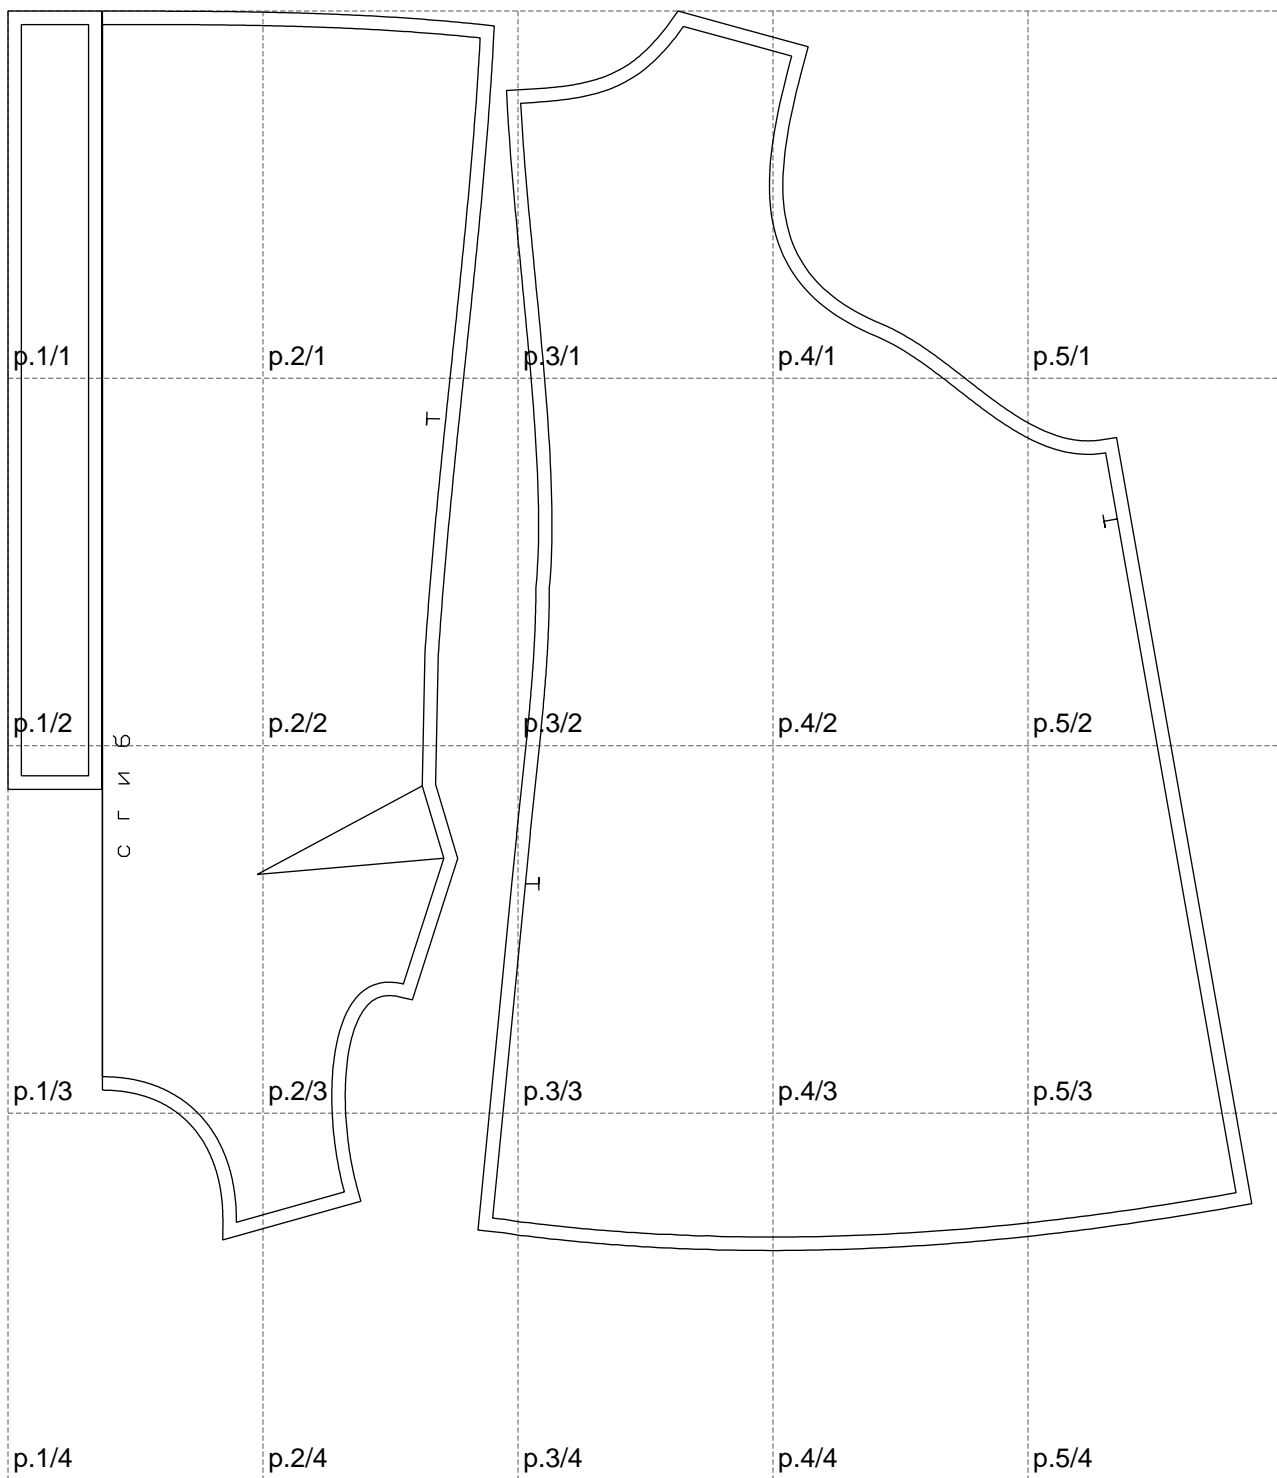

Not for print

Paper size: A4, size:925.80 x922.49 mm

Example

size:1458.76 x1485.69 mm

Maneken =1 ver.0

rz_1=170

rz_16=92

rz_17=78.8

rz_18=71.8

rz_19=100

rz_20=98.1

.
.
.