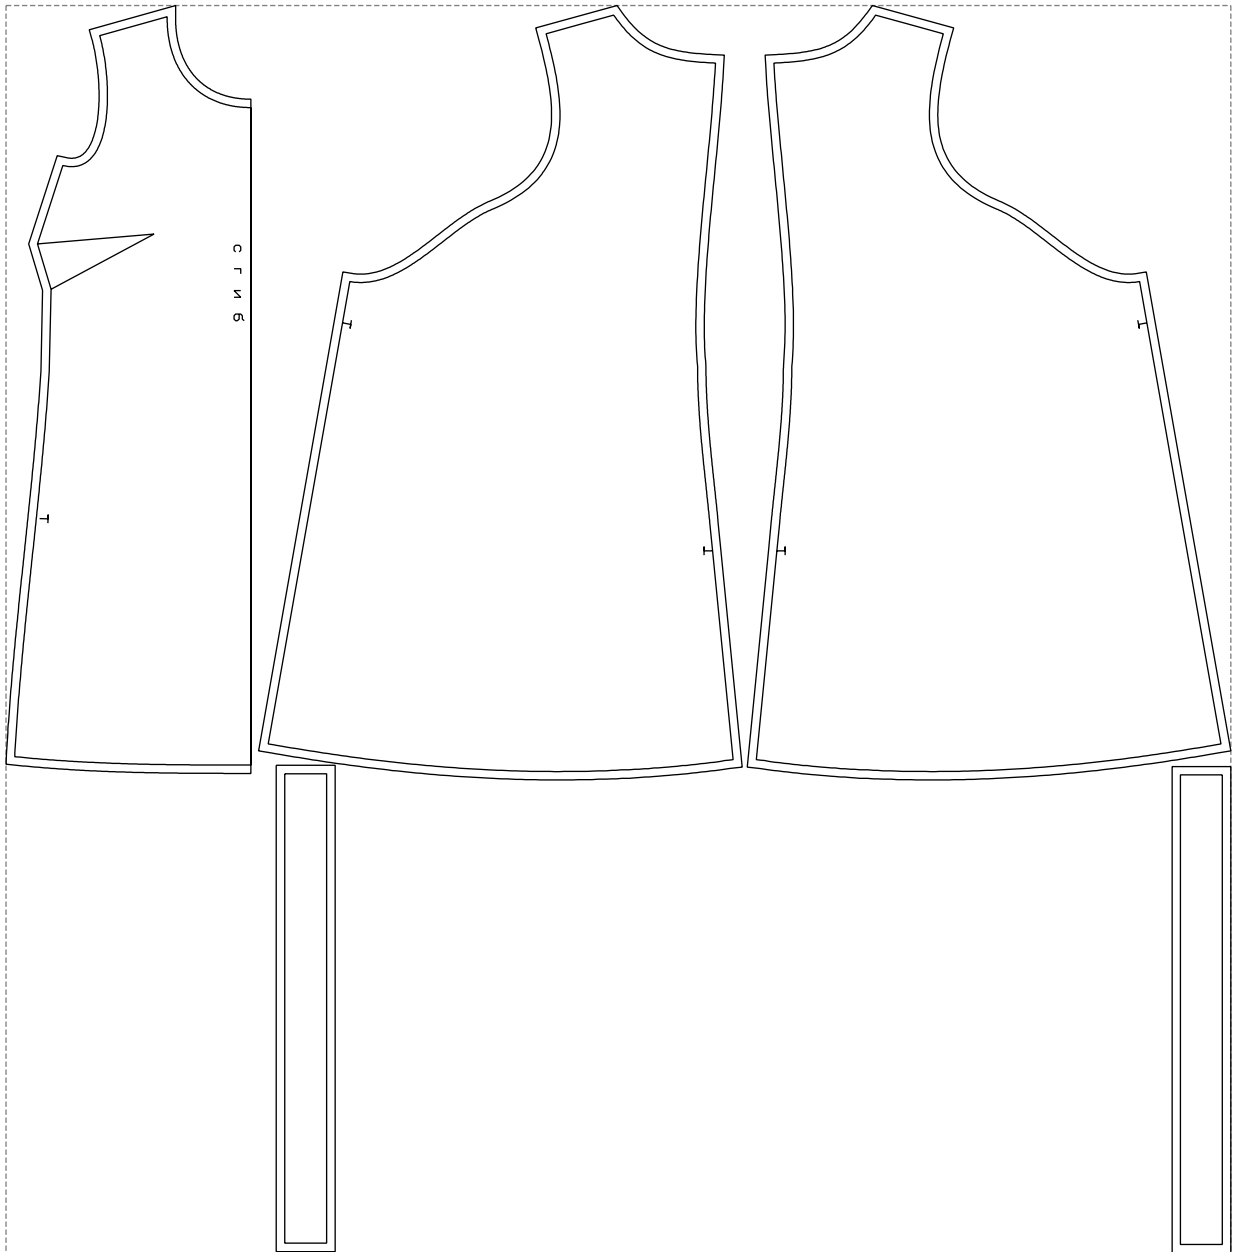

Not for print

Paper size: A4, size:925.80 x922.49 mm

Example

size:1458.76 x1485.69 mm

Maneken =1 ver.0

rz_1=170

rz_16=92

rz_17=78.8

rz_18=71.8

rz_19=100

rz_20=98.1

.
.
.