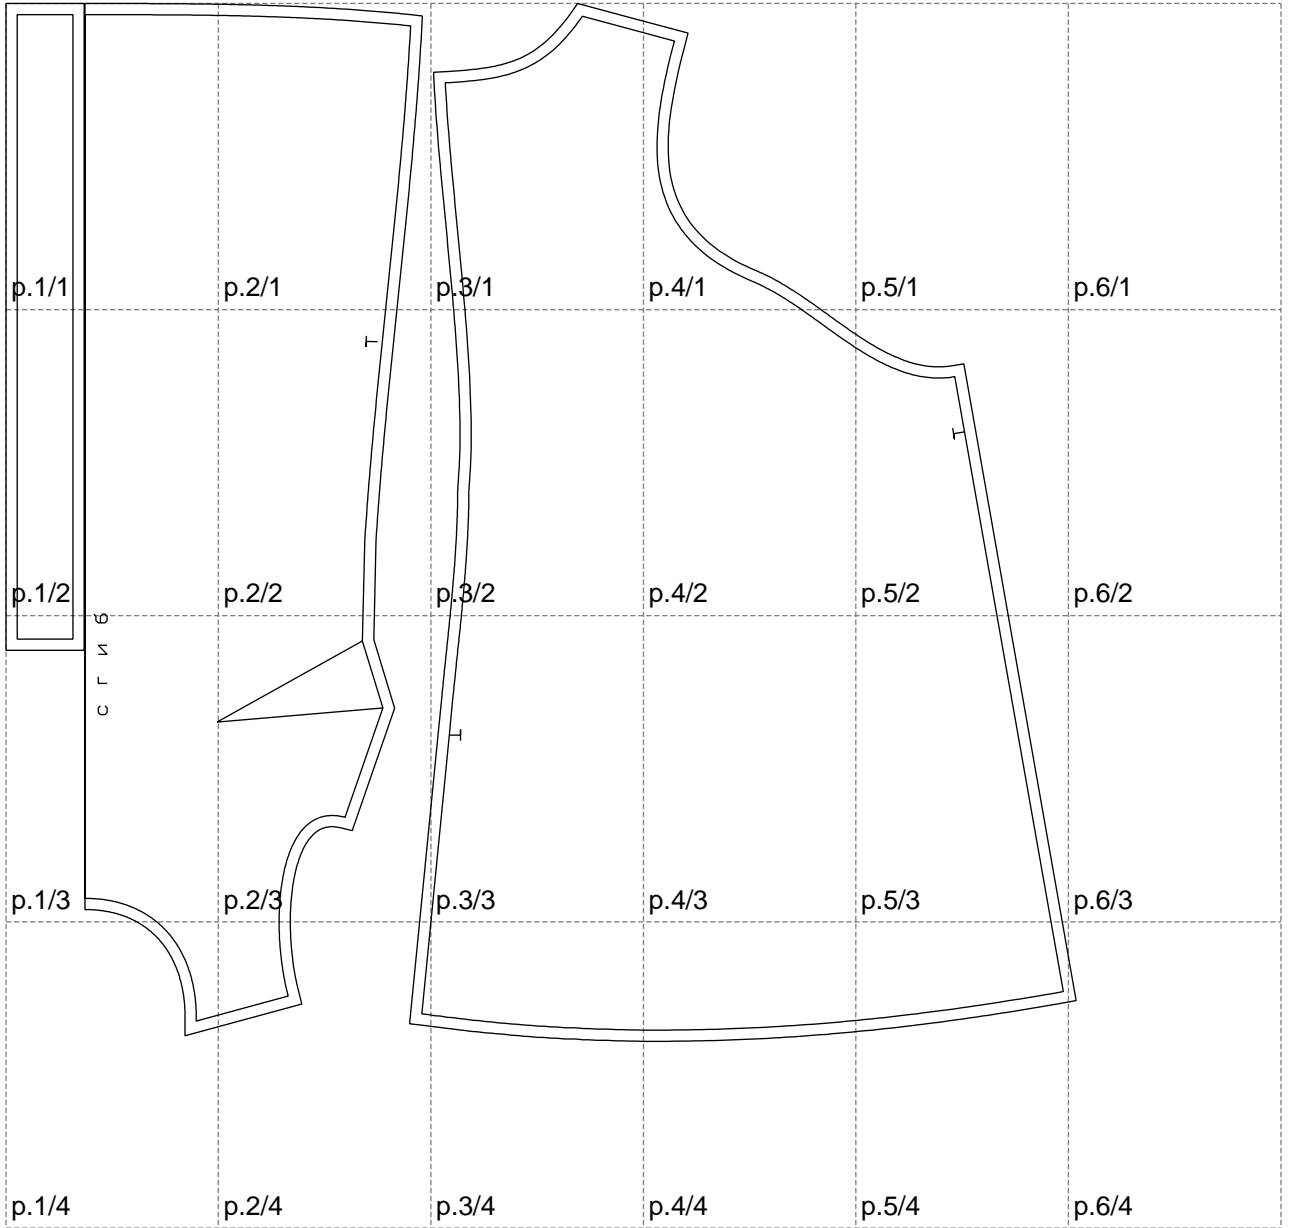

Not for print

Paper size: A4, size:956.00 x926.92 mm

# Example

size:1478.87 x1704.31 mm

Maneken =1 ver.0

rz\_1=170

rz\_16=96

rz\_17=82

rz\_18=76

rz\_19=104

rz\_20=101.8

---

. . . . .  
. . . . .  
. . . . .