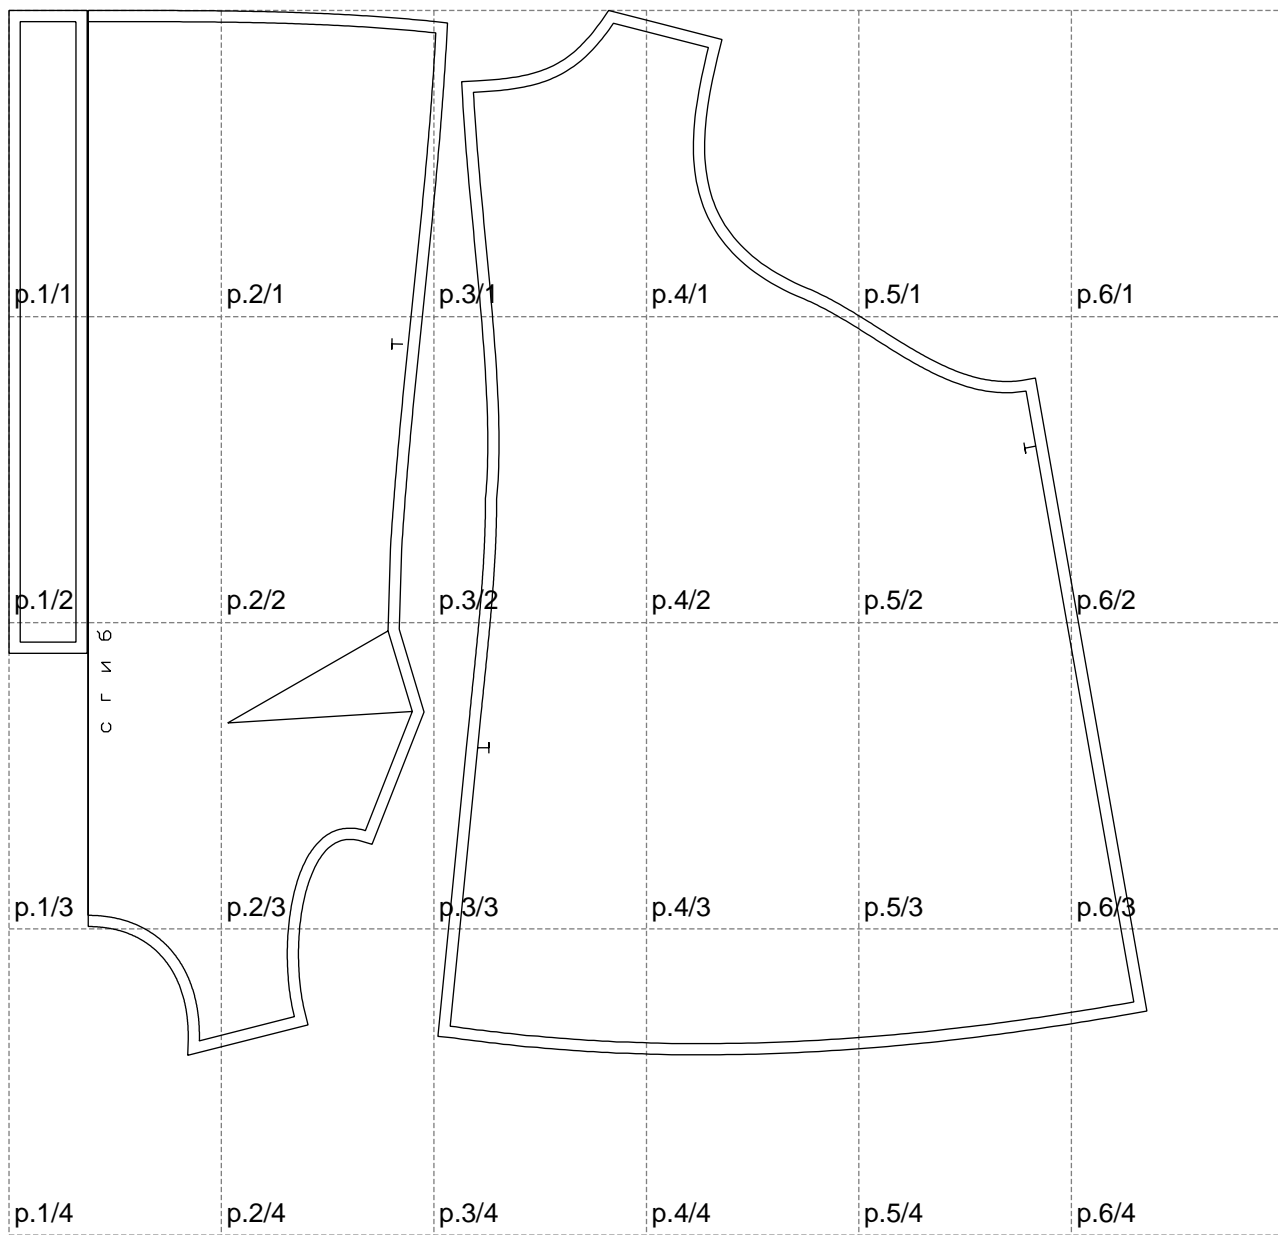

Not for print

Paper size: A4, size:1016.41 x933.09 mm

Example

size:1488.93 x1829.80 mm

Maneken =1 ver.0

rz_1=170

rz_16=104

rz_17=88.9

rz_18=84.4

rz_19=112

rz_20=109.3

.
.
.