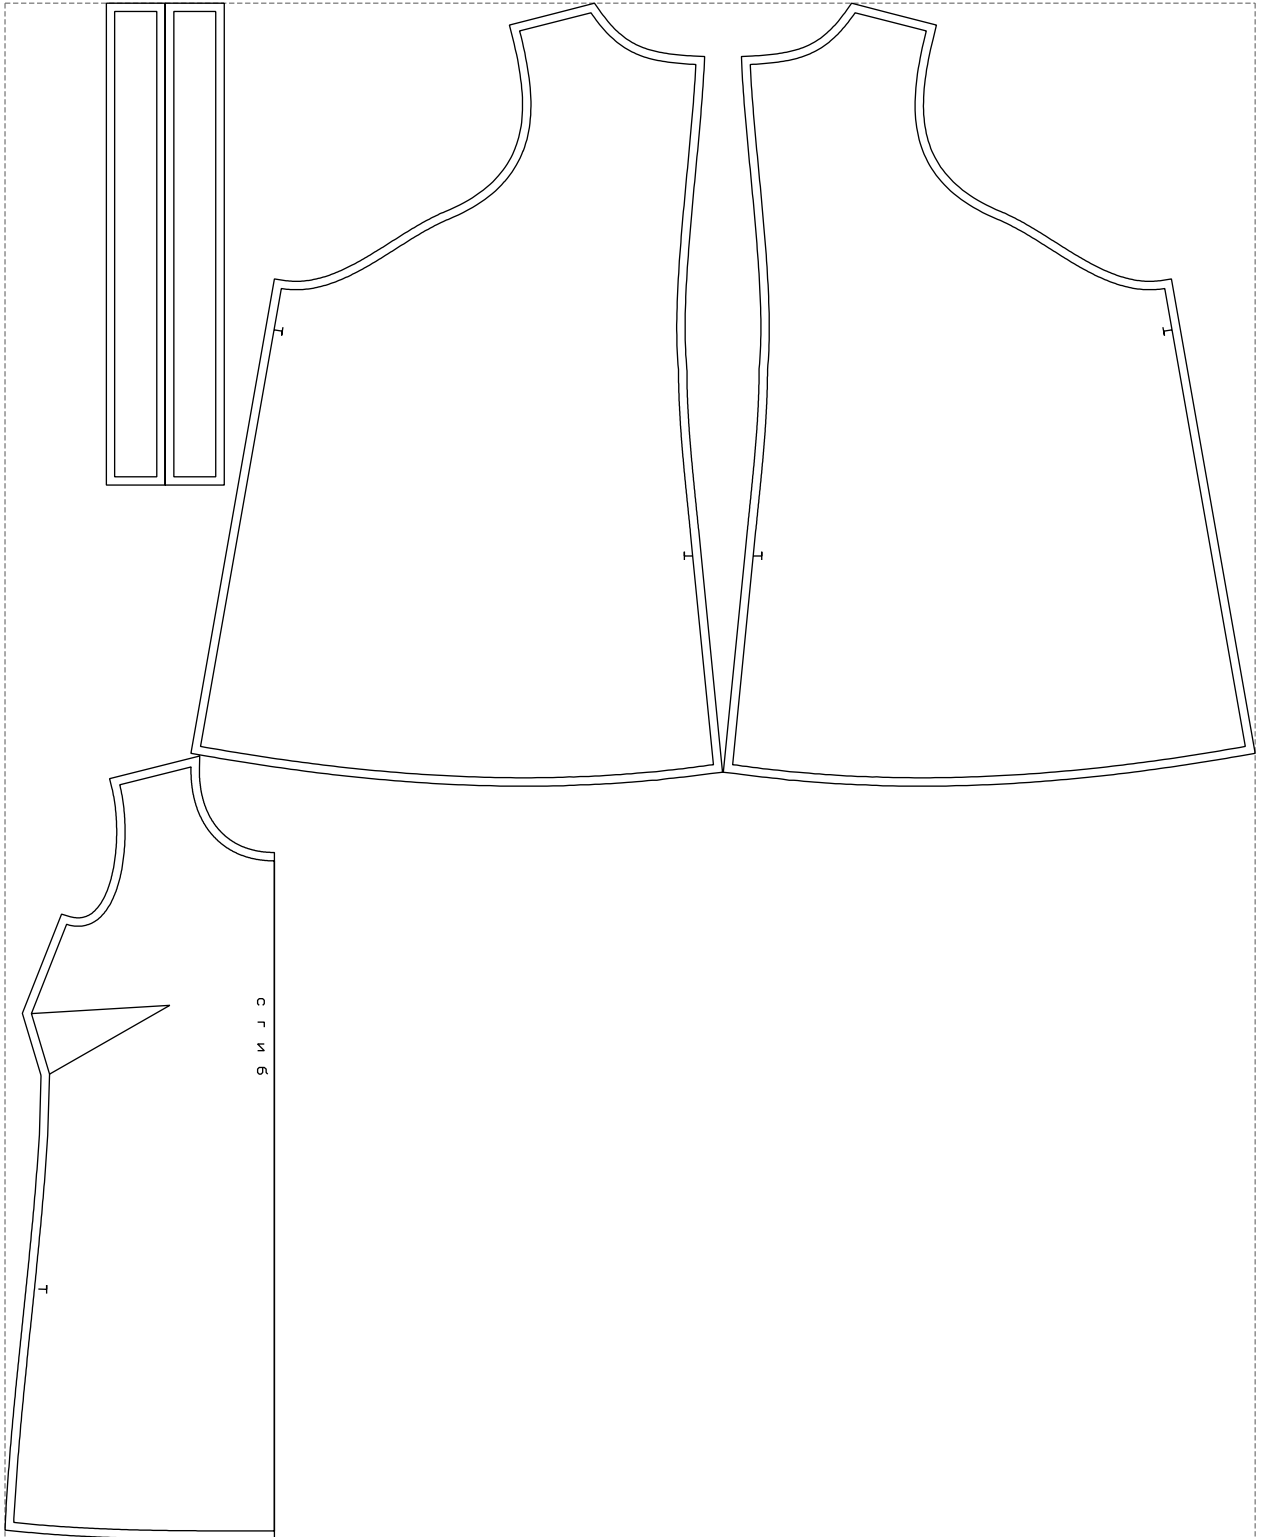

Not for print

Paper size: A4, size:1016.41 x933.09 mm

Example

size:1488.93 x1829.80 mm

Maneken =1 ver.0

rz_1=170

rz_16=104

rz_17=88.9

rz_18=84.4

rz_19=112

rz_20=109.3

.
.
.