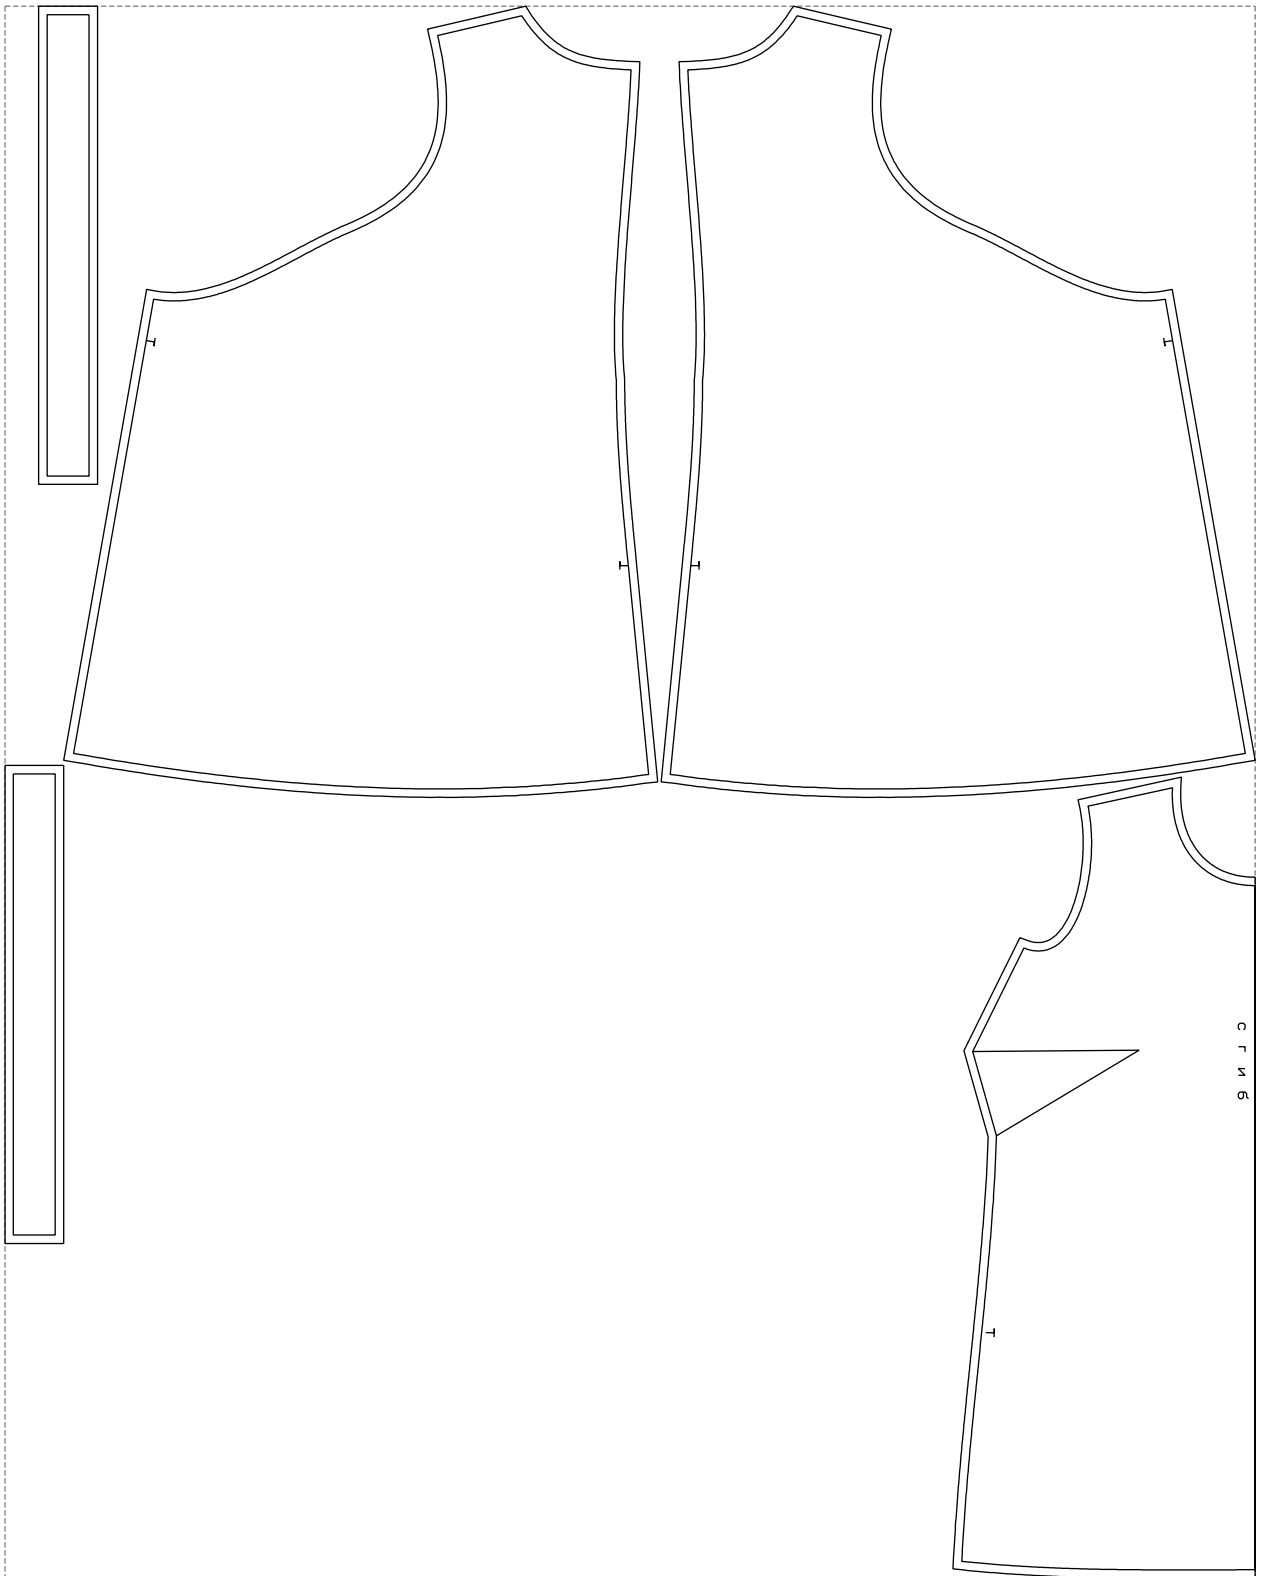

Not for print

Paper size: A4, size:1127.16 x954.31 mm

# Example

size:1488.94 x1872.52 mm

Maneken =1 ver.0

rz\_1=170

rz\_16=120

rz\_17=104

rz\_18=103.6

rz\_19=128