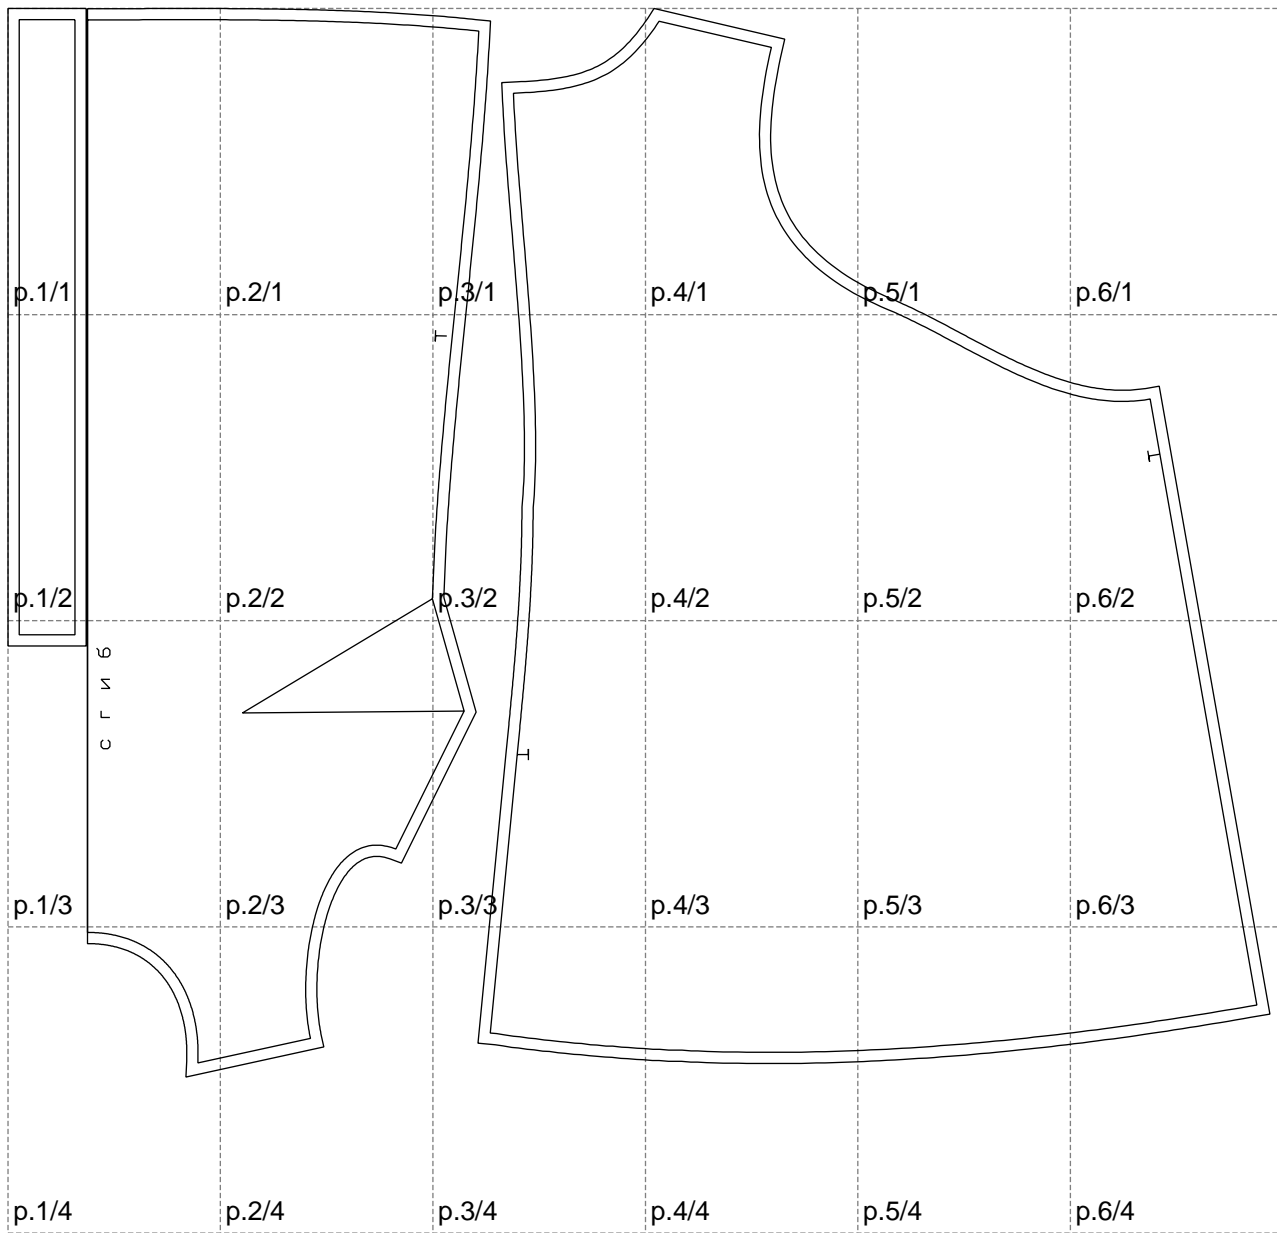

Not for print

Paper size: A4, size:1127.16 x954.31 mm

# Example

size:1488.94 x1872.52 mm

Maneken =1 ver.0

rz\_1=170

rz\_16=120

rz\_17=104

rz\_18=103.6

rz\_19=128

rz\_20=125.1

---

. . . . .  
. . . . .  
. . . . .