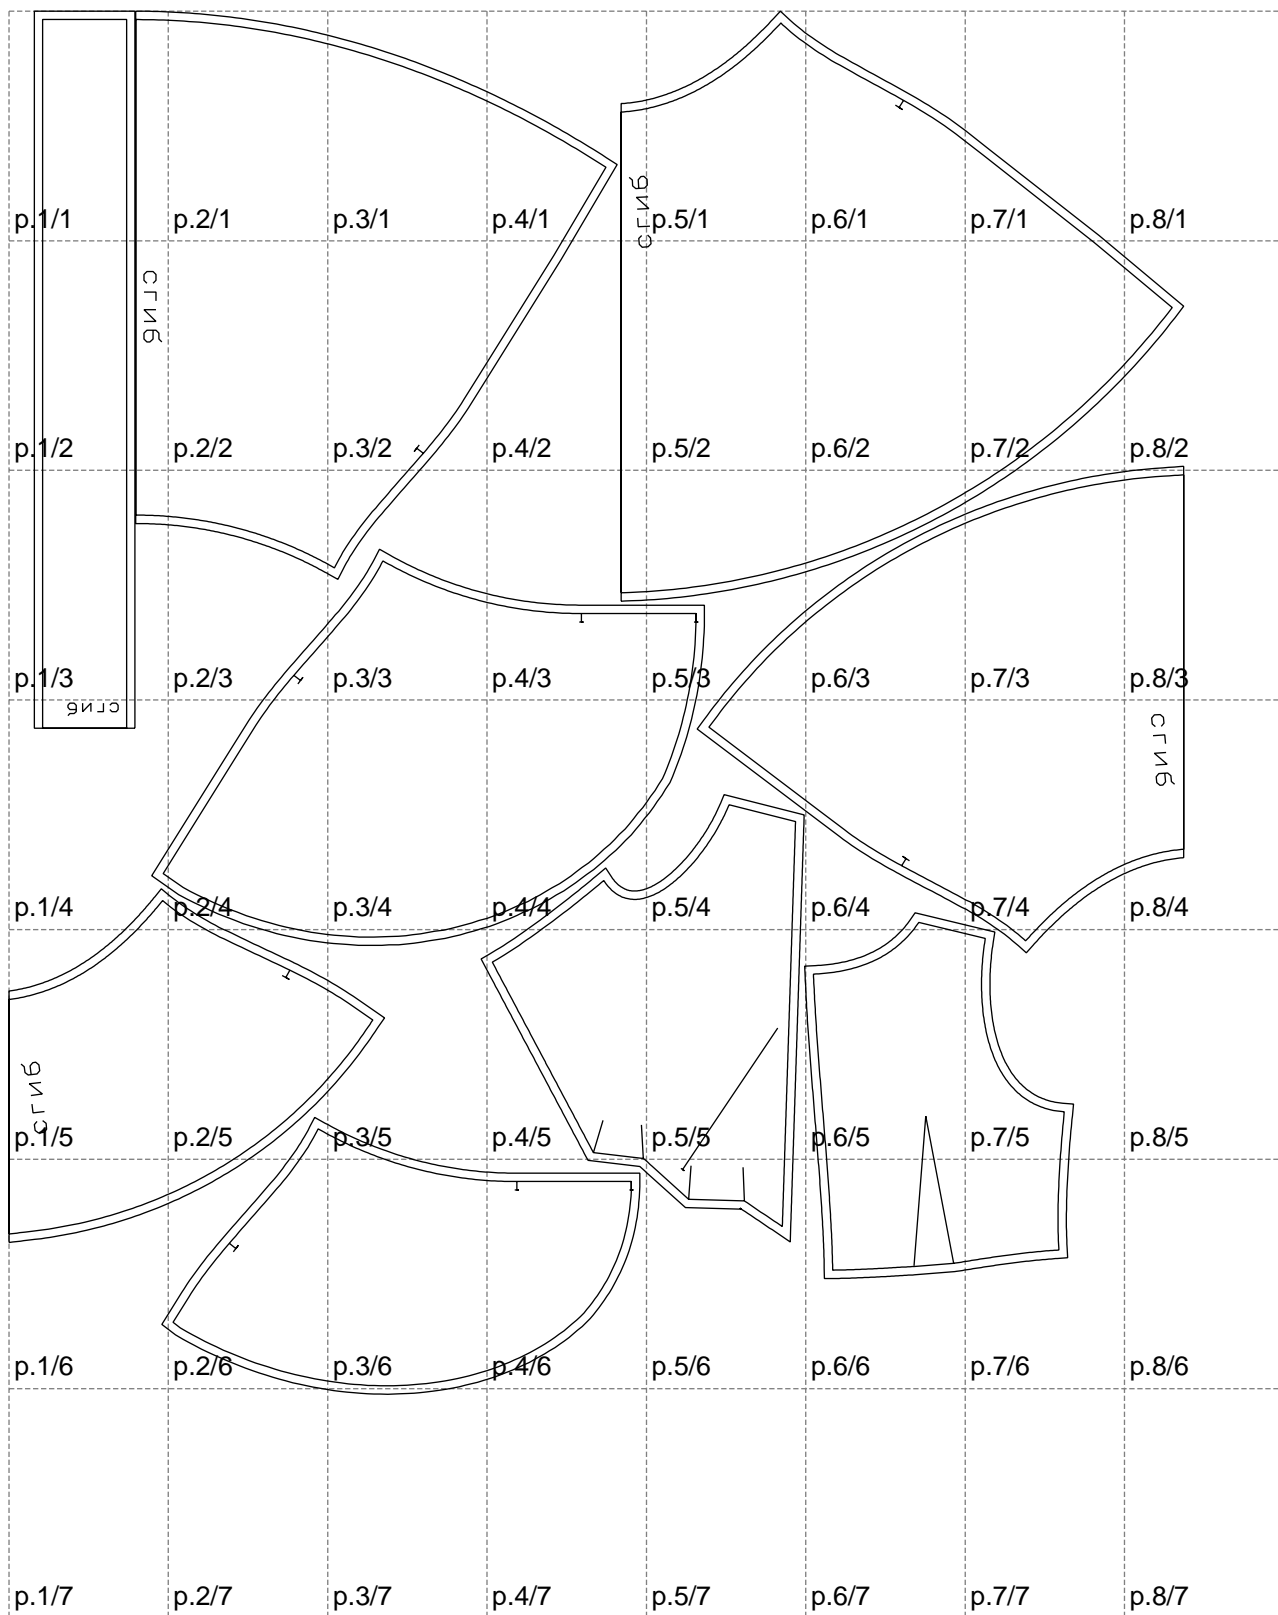

Not for print

Paper size: A4, size:1399.00 x1646.93 mm

# Example

size:1499.00 x3343.85 mm

Maneken =1 ver.0

rz\_1=170

rz\_16=104

rz\_17=88.9

rz\_18=84.4

rz\_19=112

rz\_20=109.3

---

. . . . .  
. . . . .  
. . . . .