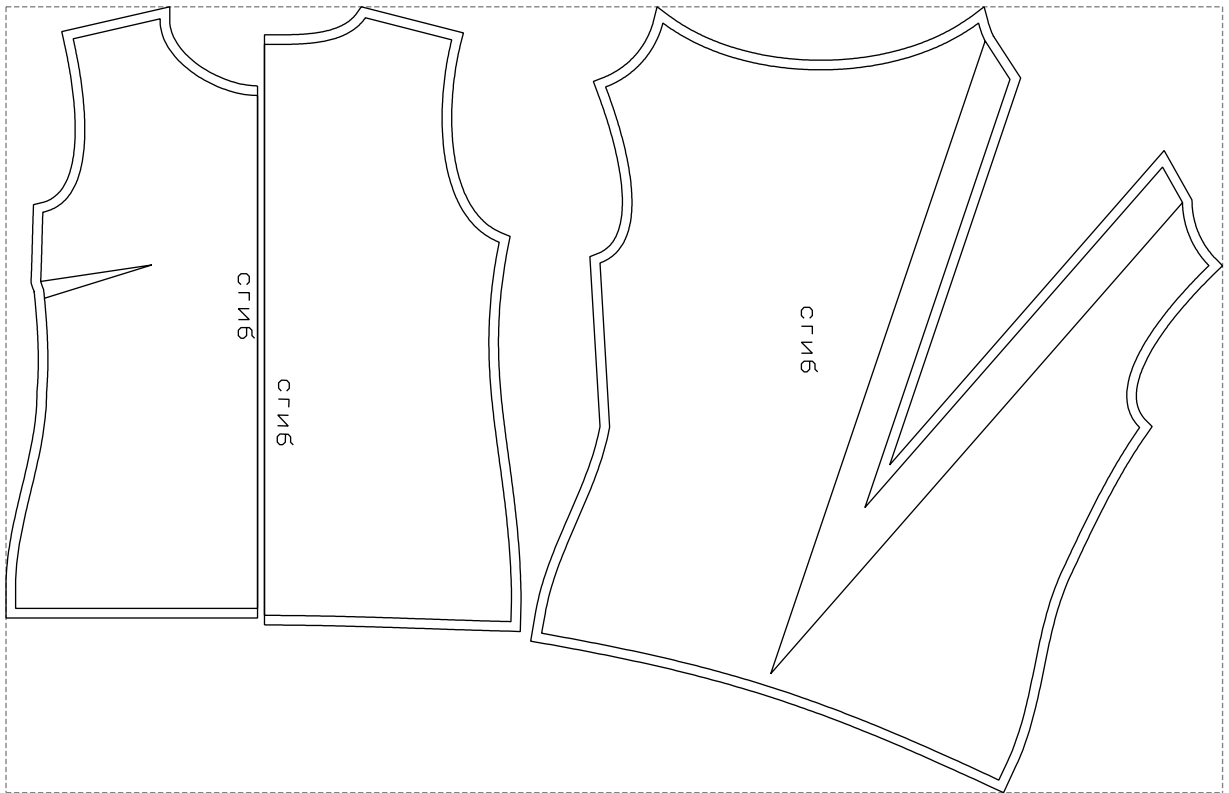

Not for print

Paper size: A4, size:1268.23 x819.15 mm

# Example

size:1267.75 x819.15 mm

Maneken =1 ver.0

rz\_1=170

rz\_16=88

rz\_17=75.6

rz\_18=67.6

rz\_19=96