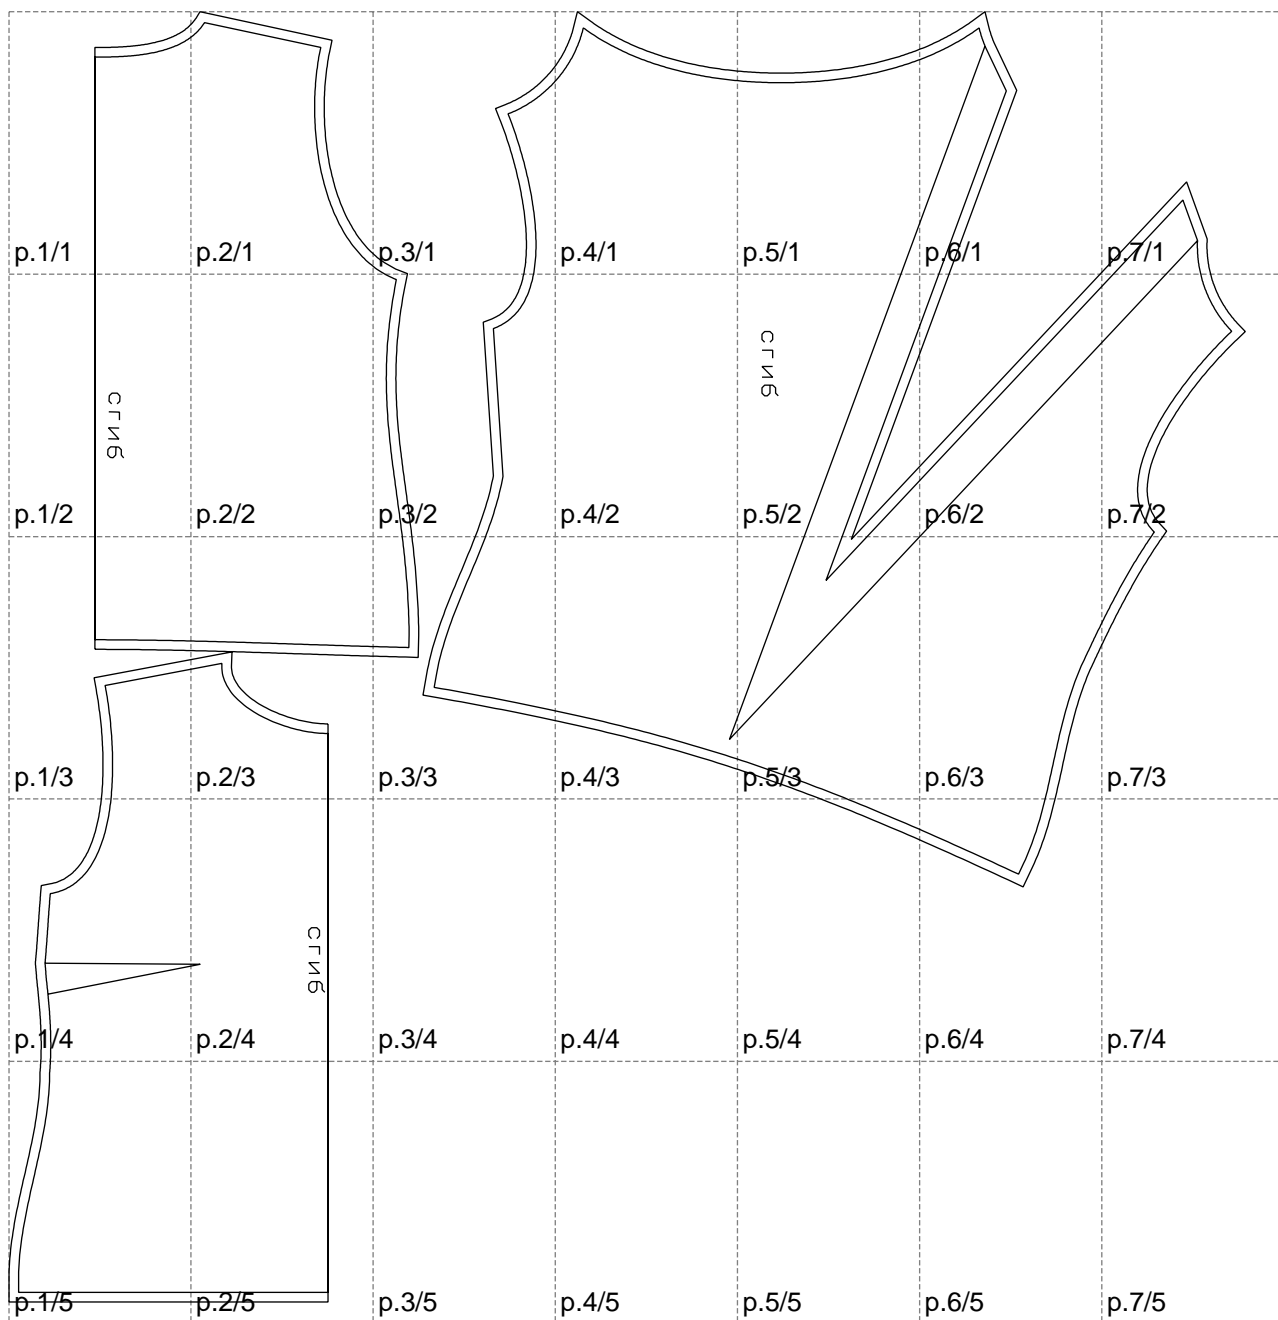

Not for print

Paper size: A4, size:1288.32 x1344.34 mm

# Example

size:1499.00 x1276.05 mm

Maneken =1 ver.0

rz\_1=170

rz\_16=116

rz\_17=100

rz\_18=98.8

rz\_19=124

rz\_20=121

---

. . . . .  
. . . . .  
. . . . .