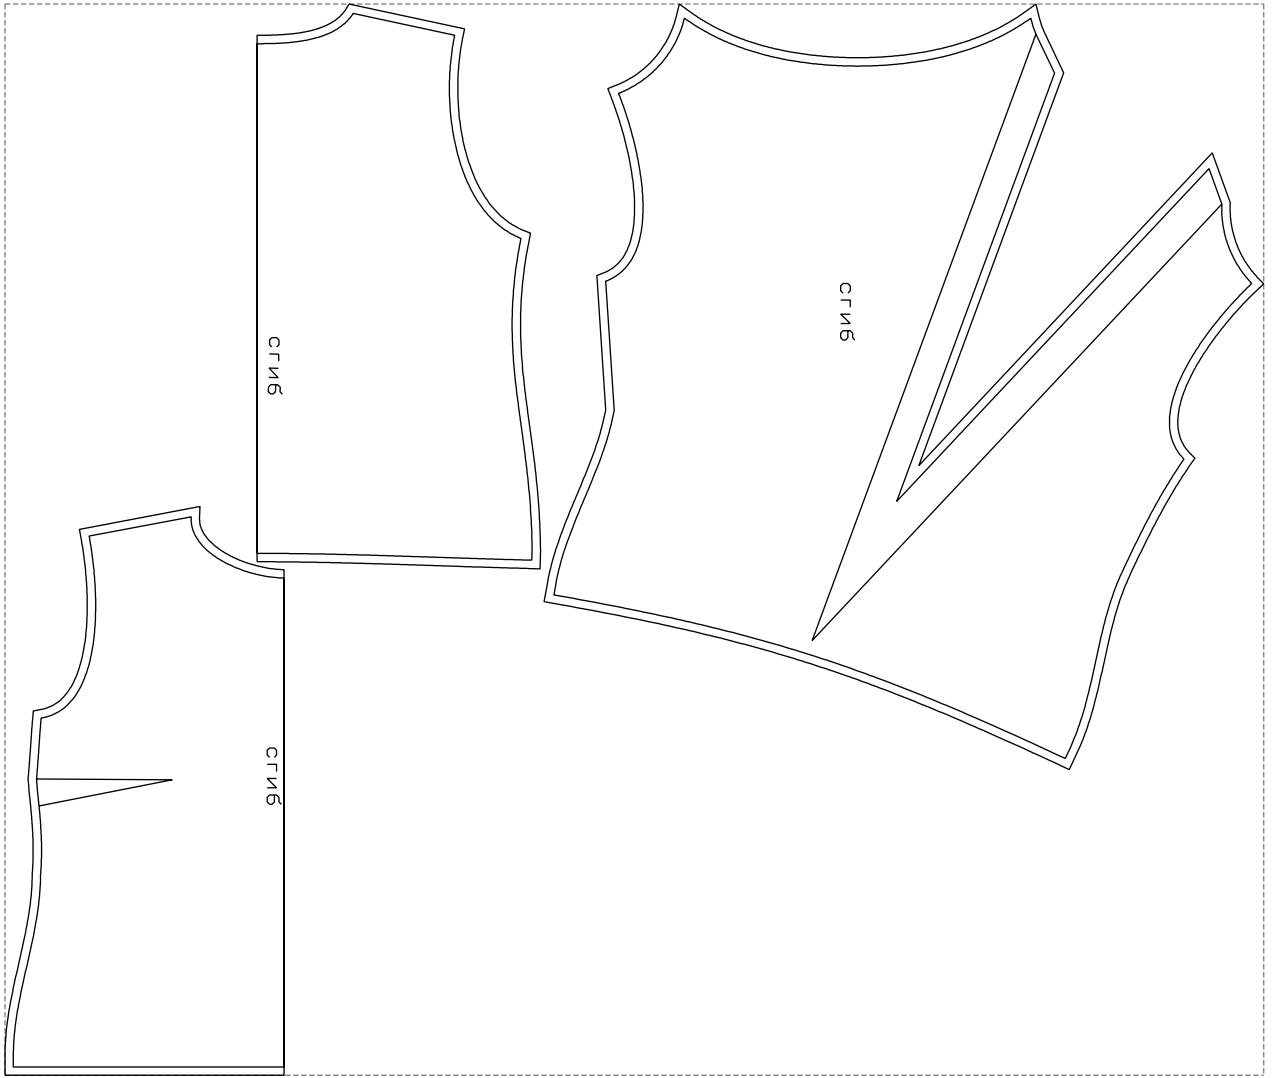

Not for print

Paper size: A4, size:1288.32 x1344.34 mm

# Example

size:1499.00 x1276.05 mm

Maneken =1 ver.0

rz\_1=170

rz\_16=116

rz\_17=100

rz\_18=98.8

rz\_19=124

rz\_20=121

---

. . . . .  
. . . . .  
. . . . .