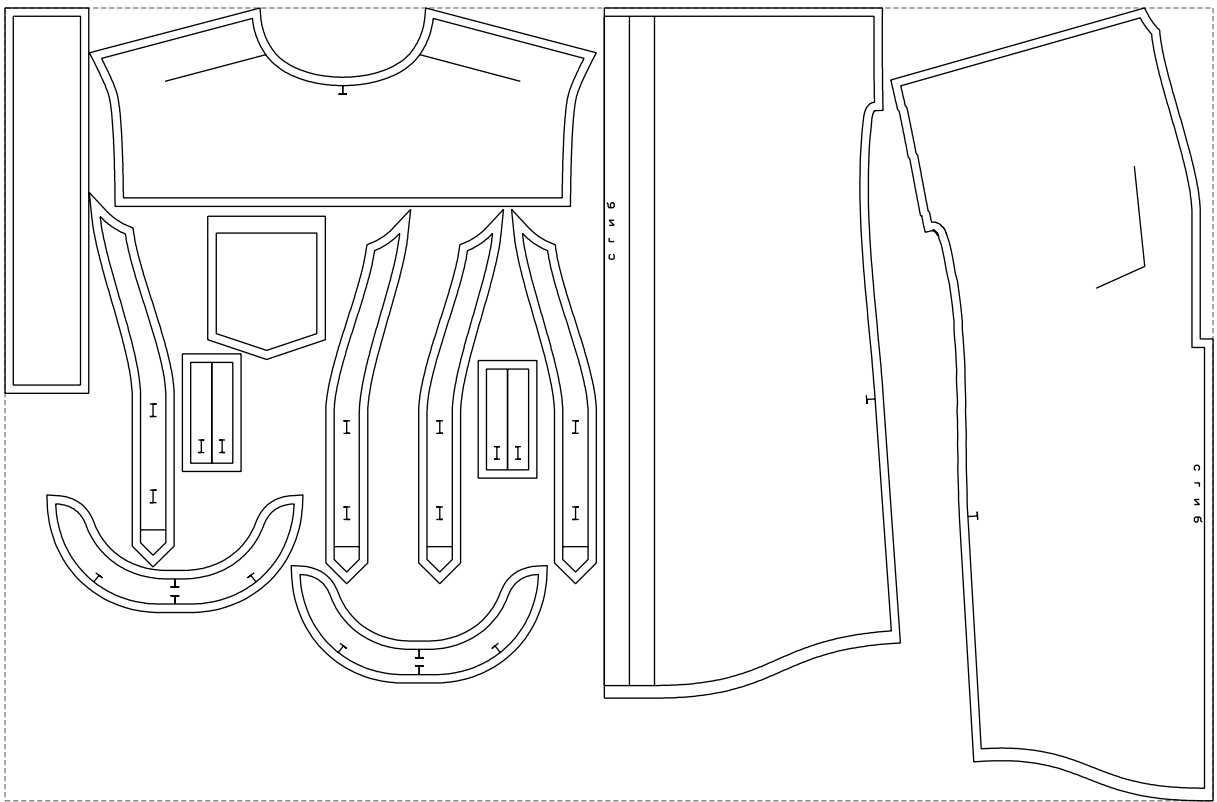

Not for print

Paper size: A4, size:1399.00 x944.51 mm

# Example

size:1438.61 x944.51 mm

Maneken =1 ver.0

rz\_1=170

rz\_16=88

rz\_17=75.6

rz\_18=67.6

rz\_19=96

rz\_20=94.6

---

. . . . .  
. . . . .  
. . . . .