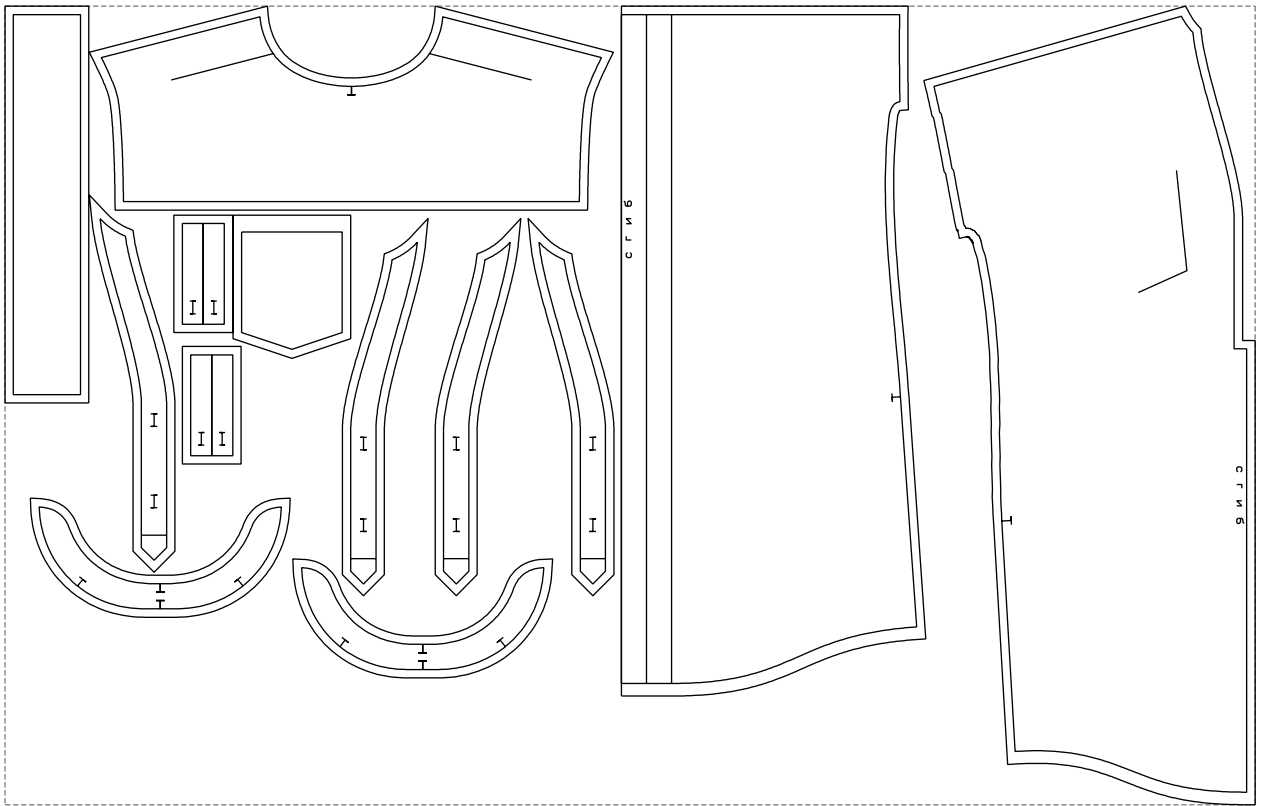

Not for print

Paper size: A4, size:1399.00 x951.27 mm

# Example

size:1488.94 x951.27 mm

Maneken =1 ver.0

rz\_1=170

rz\_16=92

rz\_17=78.8

rz\_18=71.8

rz\_19=100

rz\_20=98.1

---

. . . . .  
. . . . .  
. . . . .