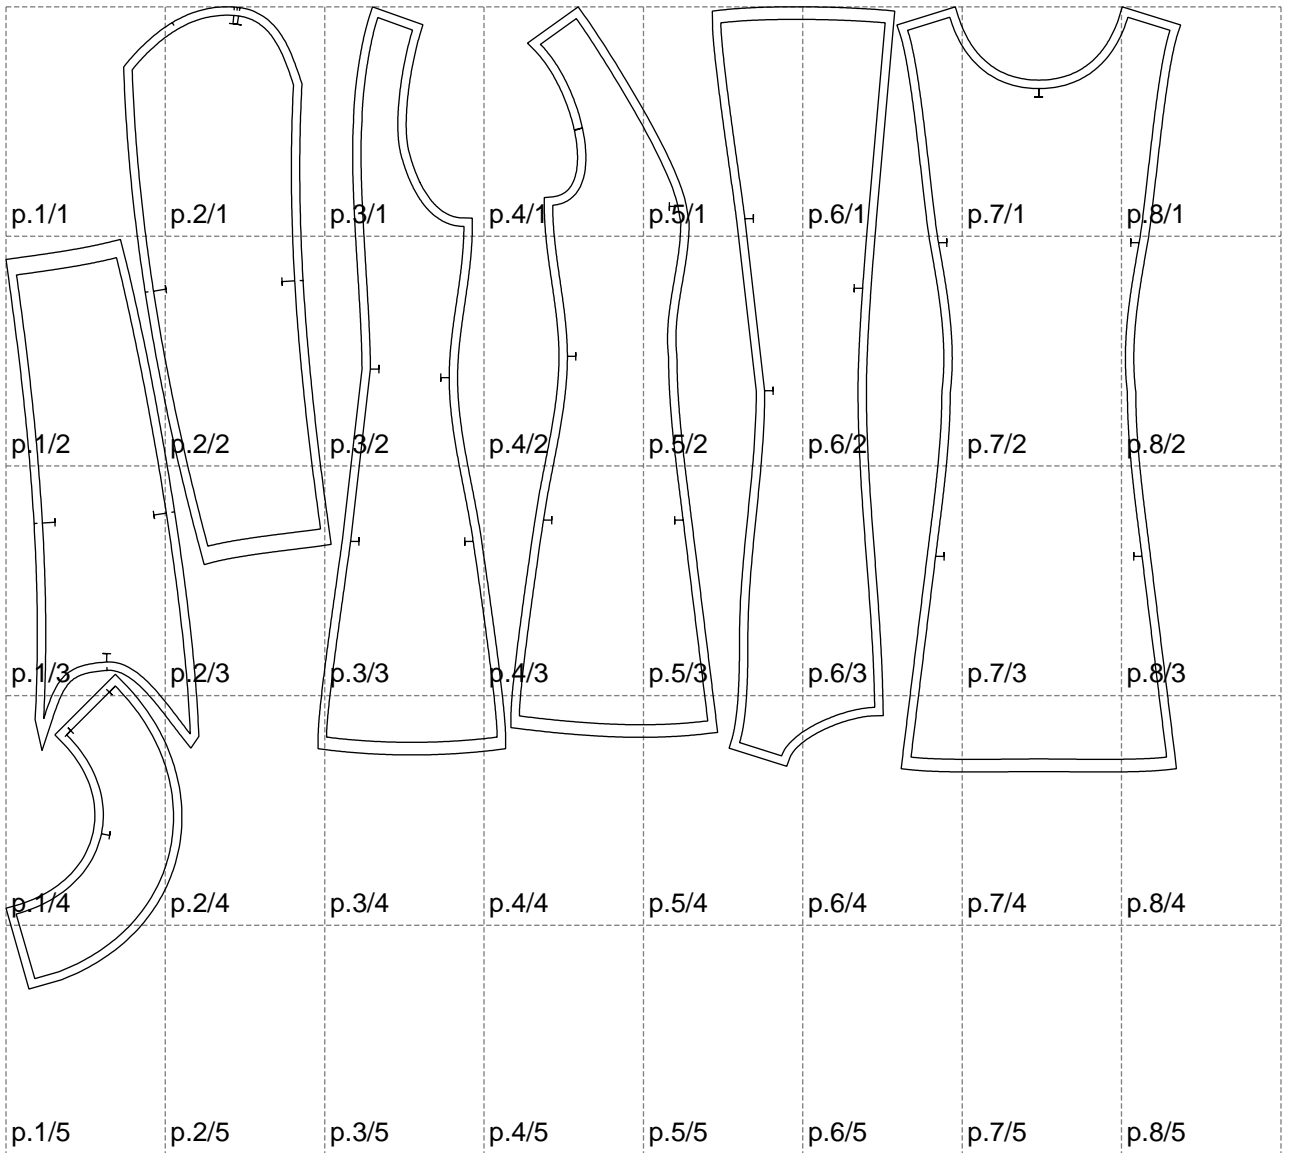

Not for print

Paper size: A4, size:1399.00 x1169.62 mm

# Example

size:1398.56 x1544.73 mm

Maneken =1 ver.0

rz\_1=170

rz\_16=100

rz\_17=85.4

rz\_18=80.2

rz\_19=108

rz\_20=105.4

---

. . . . .  
. . . . .  
. . . . .