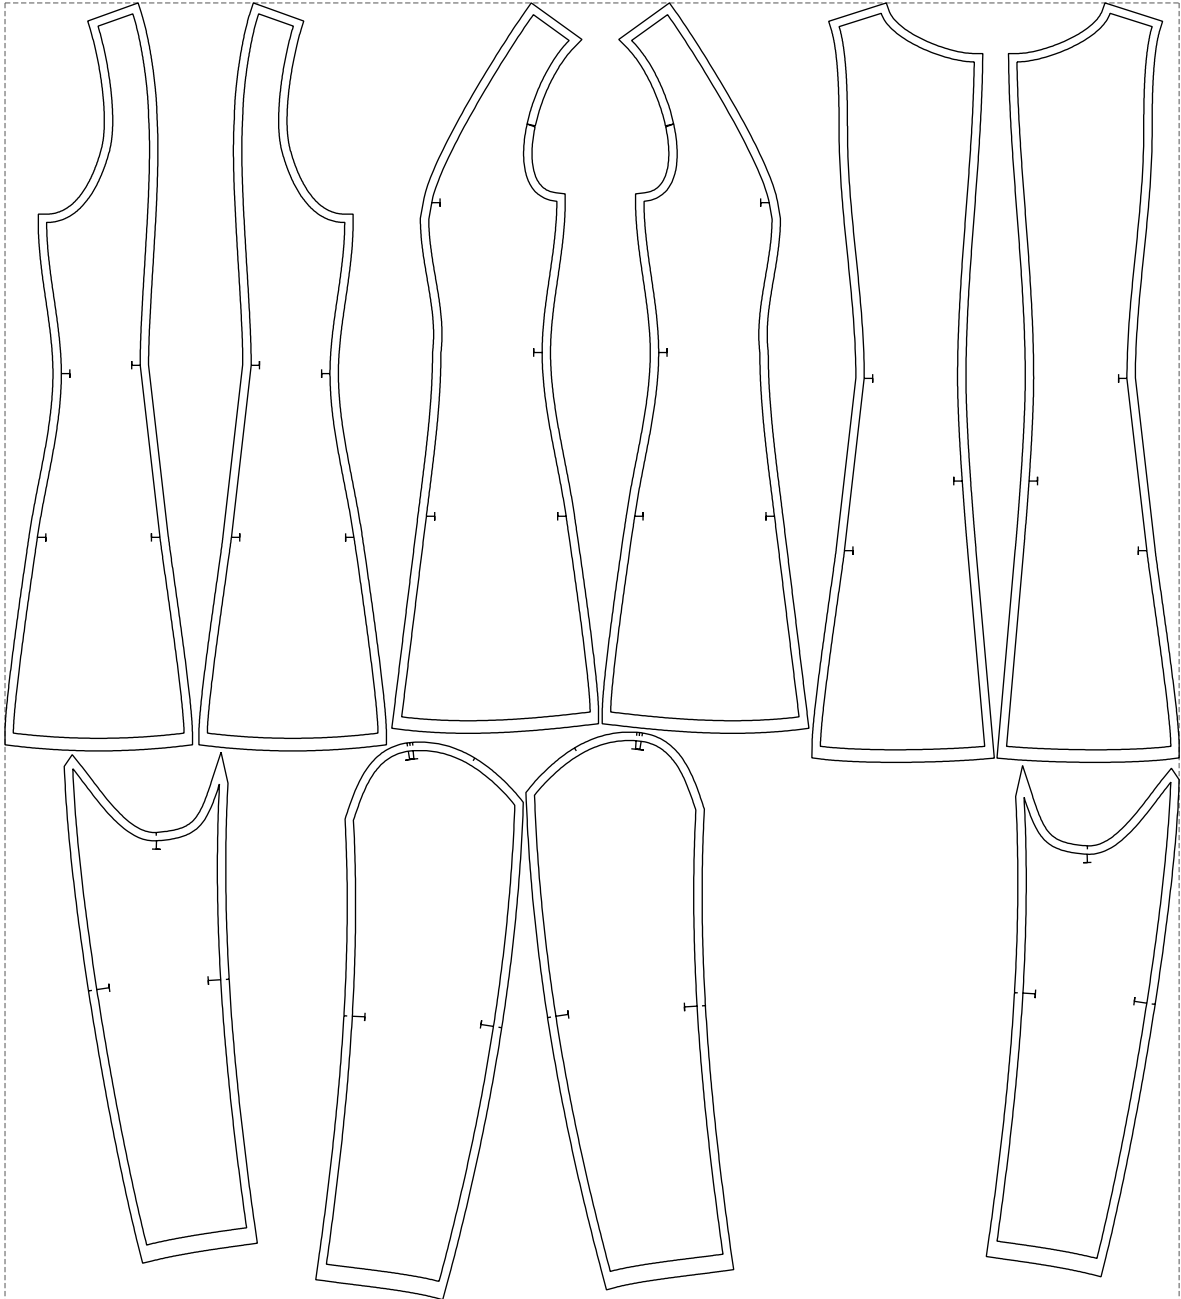

Not for print

Paper size: A4, size:1399.00 x1169.62 mm

# Example

size:1398.56 x1544.73 mm

Maneken =1 ver.0

rz\_1=170

rz\_16=100

rz\_17=85.4

rz\_18=80.2

rz\_19=108

rz\_20=105.4

---

. . . . .  
. . . . .  
. . . . .