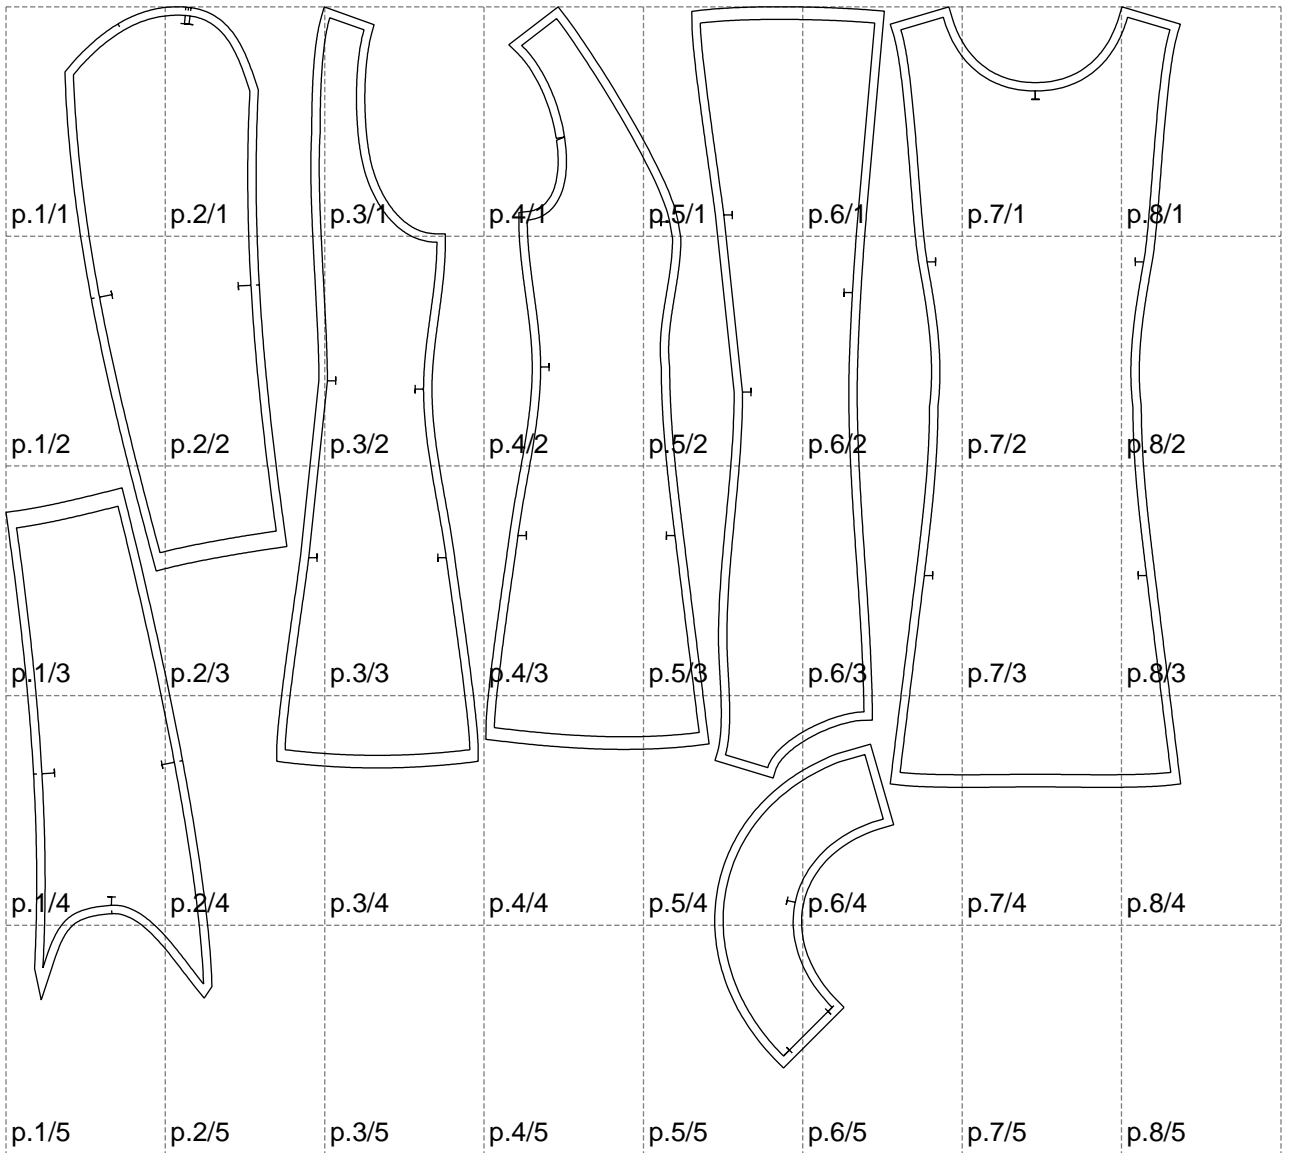

Not for print

Paper size: A4, size:1399.00 x1263.64 mm

# Example

size:1488.93 x1573.40 mm

Maneken =1 ver.0

rz\_1=170

rz\_16=112

rz\_17=96.2

rz\_18=94

rz\_19=120

rz\_20=117

---

. . . . .  
. . . . .  
. . . . .