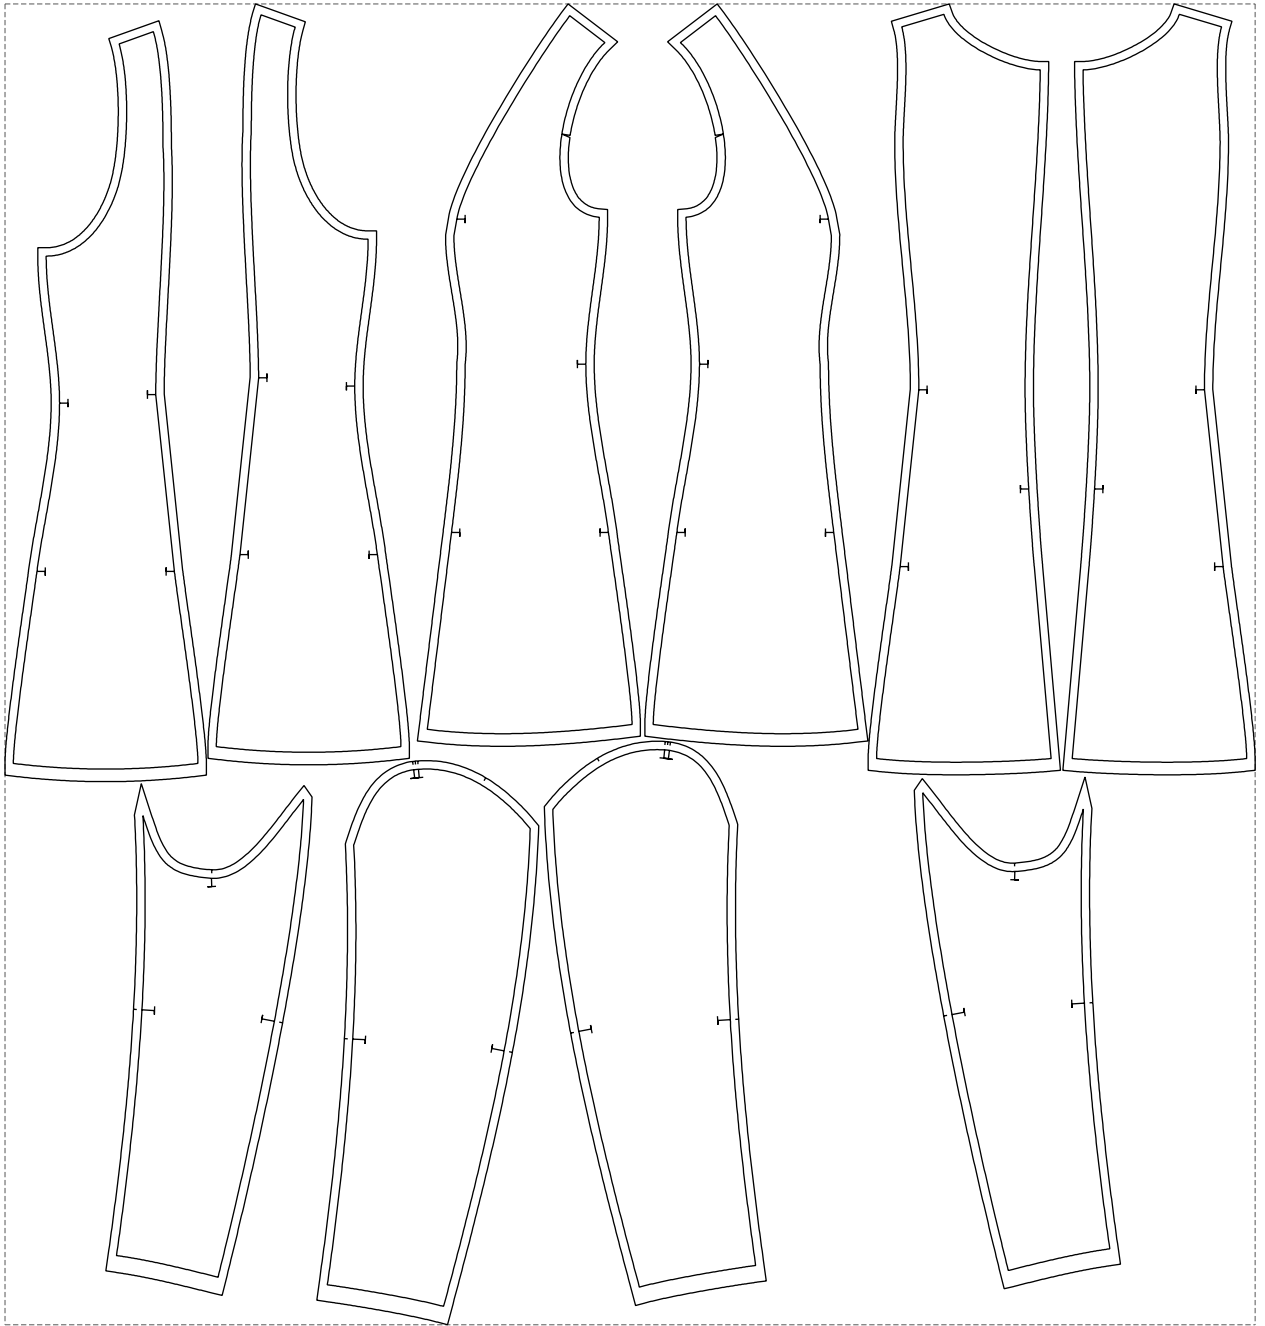

Not for print

Paper size: A4, size:1399.00 x1263.64 mm

# Example

size:1488.93 x1573.40 mm

Maneken =1 ver.0

rz\_1=170

rz\_16=112

rz\_17=96.2

rz\_18=94

rz\_19=120

rz\_20=117

---

. . . . .  
. . . . .  
. . . . .