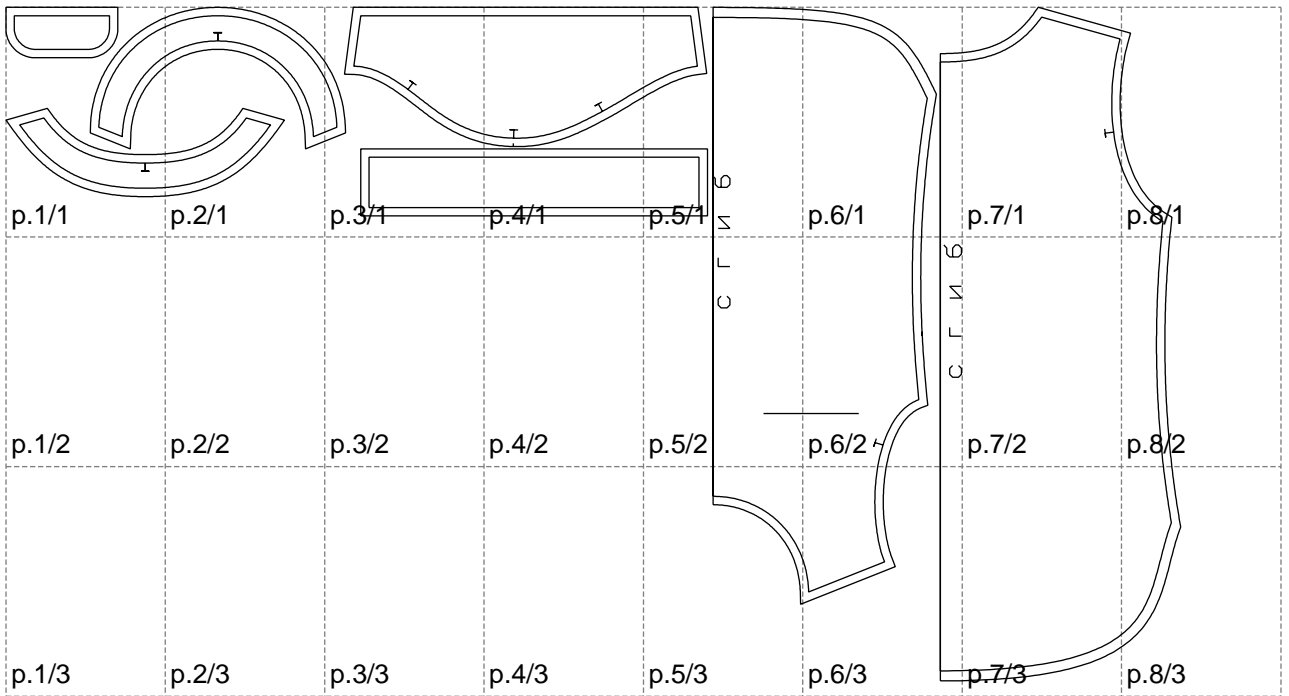

Not for print

Paper size: A4, size:1399.00 x802.06 mm

# Example

size:1499.00 x845.96 mm

Maneken =1 ver.0

rz\_1=170

rz\_16=88

rz\_17=75.6

rz\_18=67.6

rz\_19=96

rz\_20=94.6

---

. . . . .  
. . . . .  
. . . . .