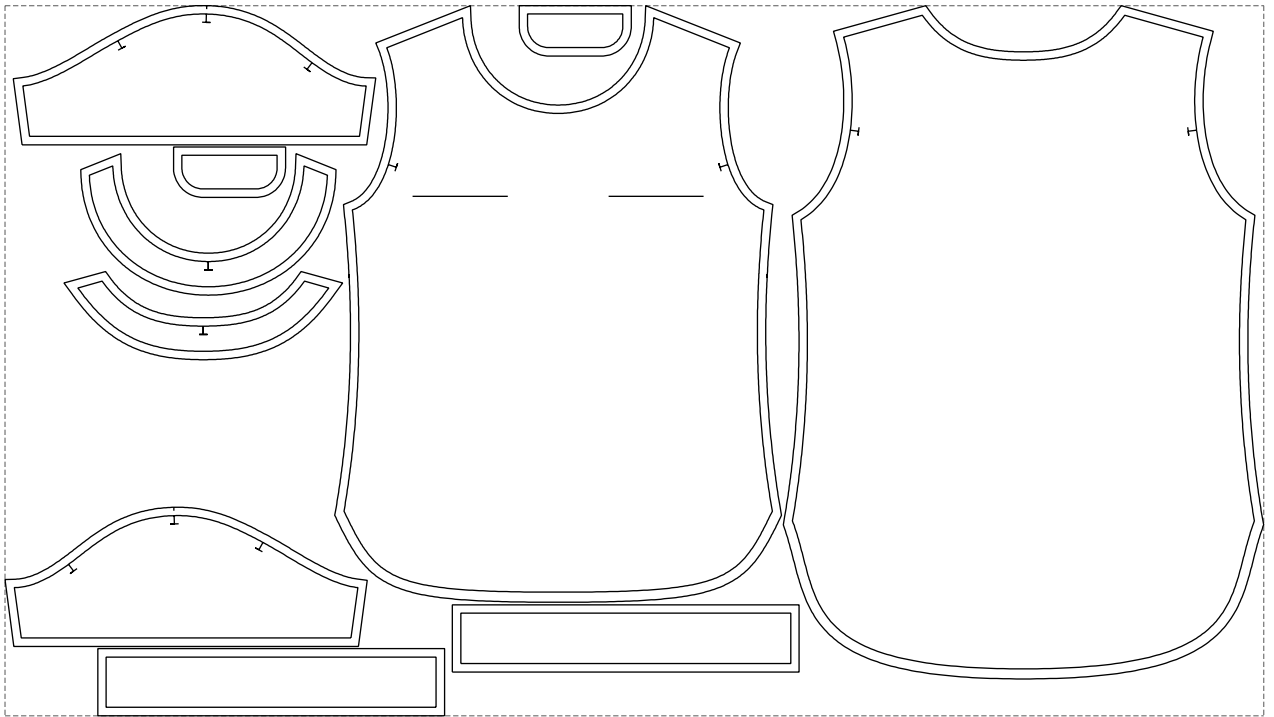

Not for print

Paper size: A4, size:1399.00 x802.06 mm

# Example

size:1499.00 x845.96 mm

Maneken =1 ver.0

rz\_1=170

rz\_16=88

rz\_17=75.6

rz\_18=67.6

rz\_19=96