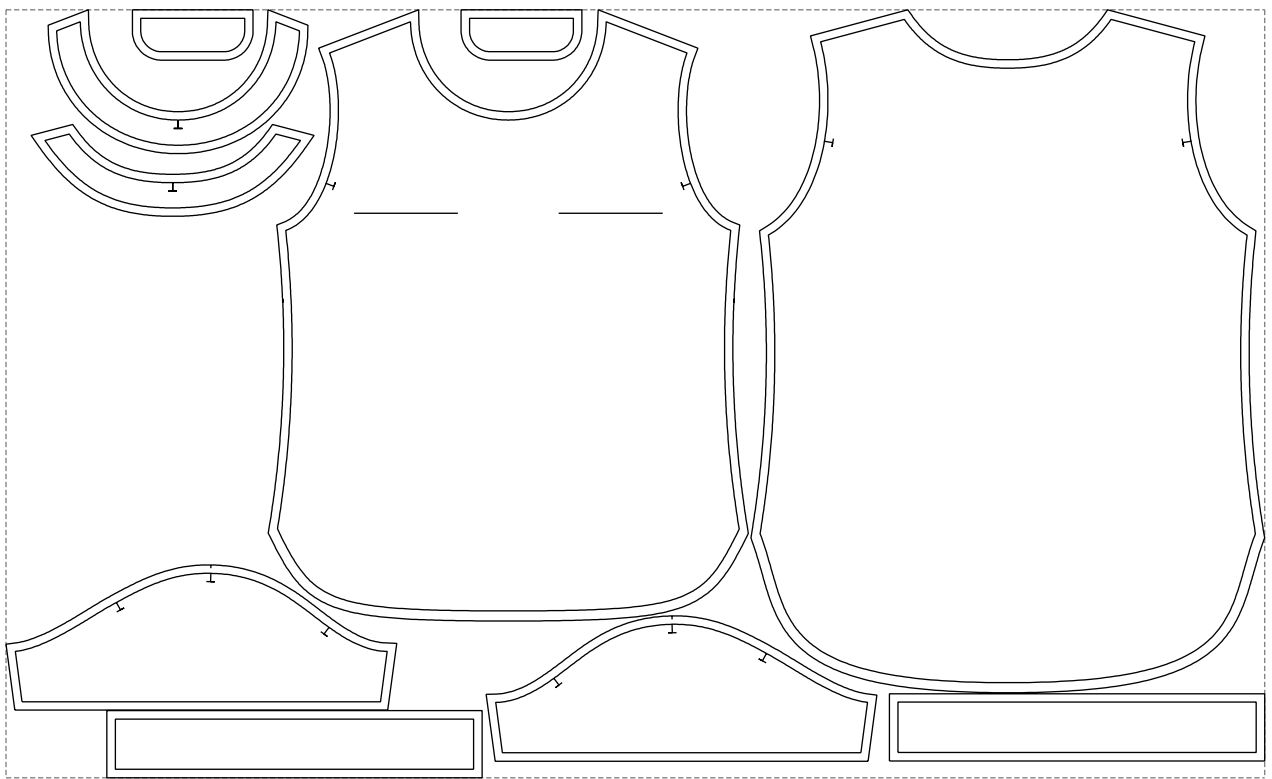

Not for print

Paper size: A4, size:1378.82 x813.52 mm

# Example

size:1499.00 x914.79 mm

Maneken =1 ver.0

rz\_1=170

rz\_16=96

rz\_17=82

rz\_18=76

rz\_19=104

rz\_20=101.8

---

. . . . .  
. . . . .  
. . . . .