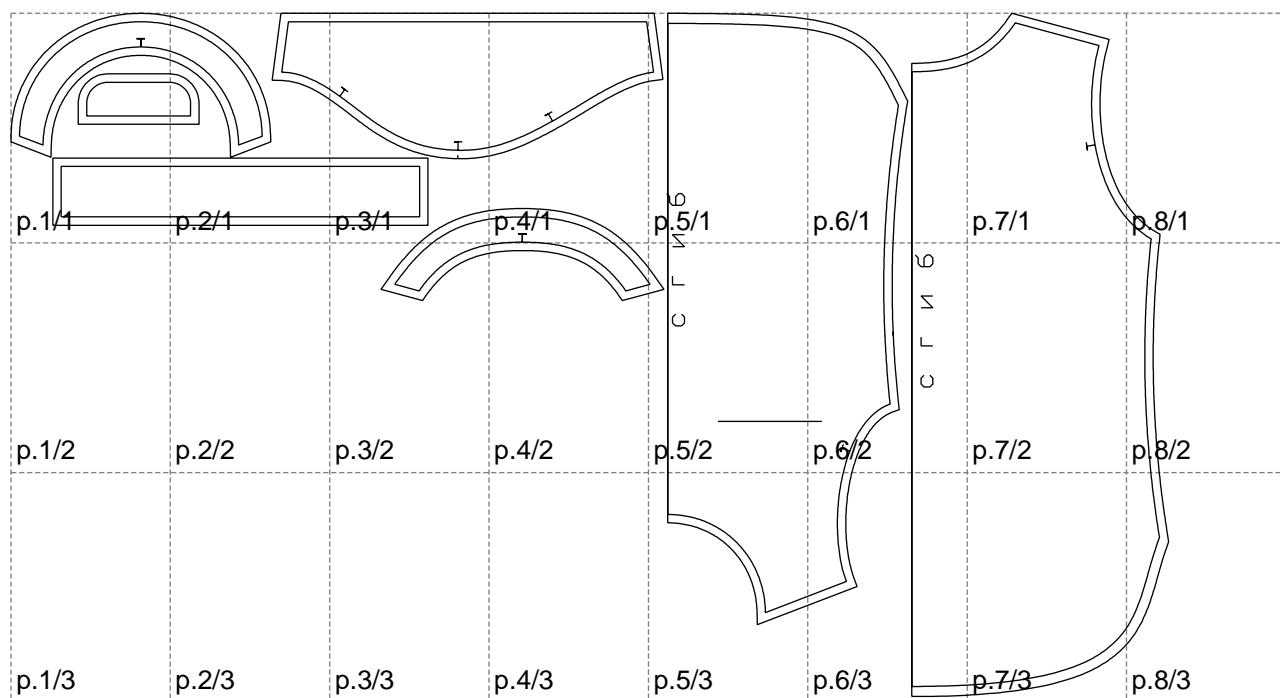

Not for print

Paper size: A4, size:1378.82 x813.52 mm

# Example

size:1499.00 x914.79 mm

Maneken =1 ver.0

rz\_1=170

rz\_16=96

rz\_17=82

rz\_18=76

rz\_19=104

rz\_20=101.8

---

. . . . .  
. . . . .  
. . . . .