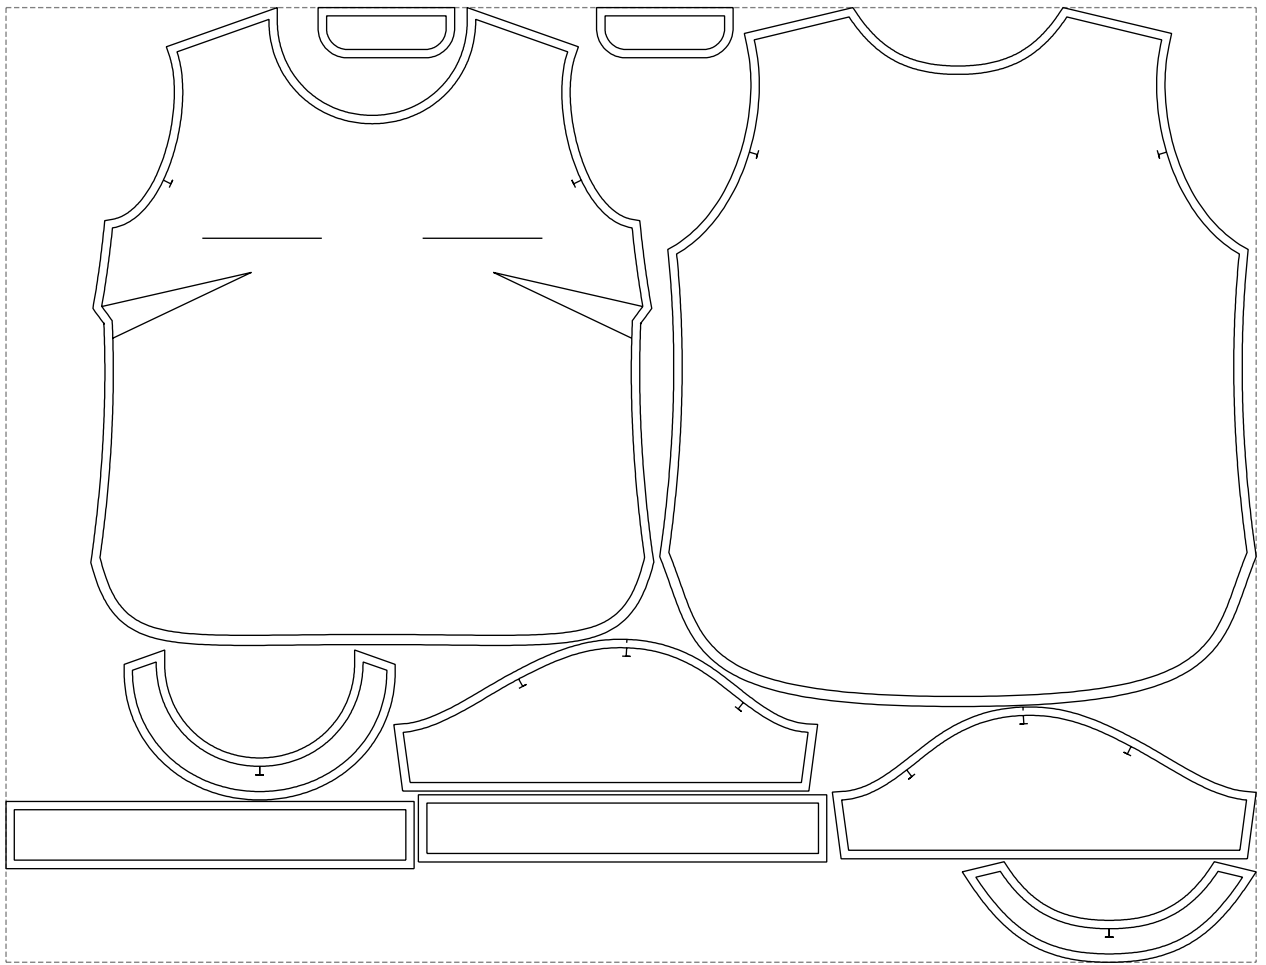

Not for print

Paper size: A4, size:1399.00 x832.69 mm

# Example

size:1488.97 x1137.35 mm

Maneken =1 ver.0

rz\_1=170

rz\_16=116

rz\_17=100

rz\_18=98.8

rz\_19=124