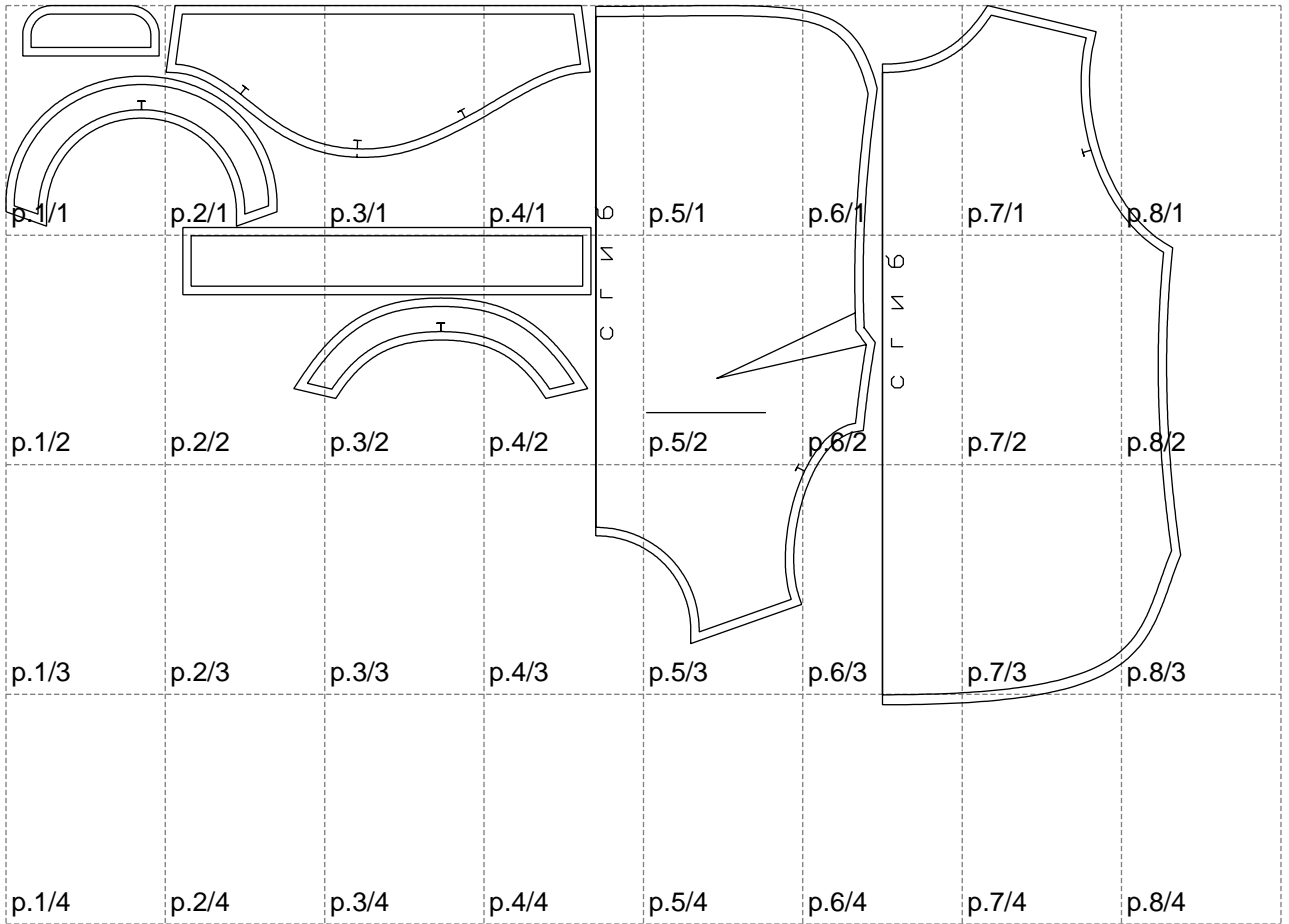

Not for print

Paper size: A4, size:1399.00 x832.69 mm

# Example

size:1488.97 x1137.35 mm

Maneken =1 ver.0

rz\_1=170

rz\_16=116

rz\_17=100

rz\_18=98.8

rz\_19=124

rz\_20=121

---

. . . . .  
. . . . .  
. . . . .