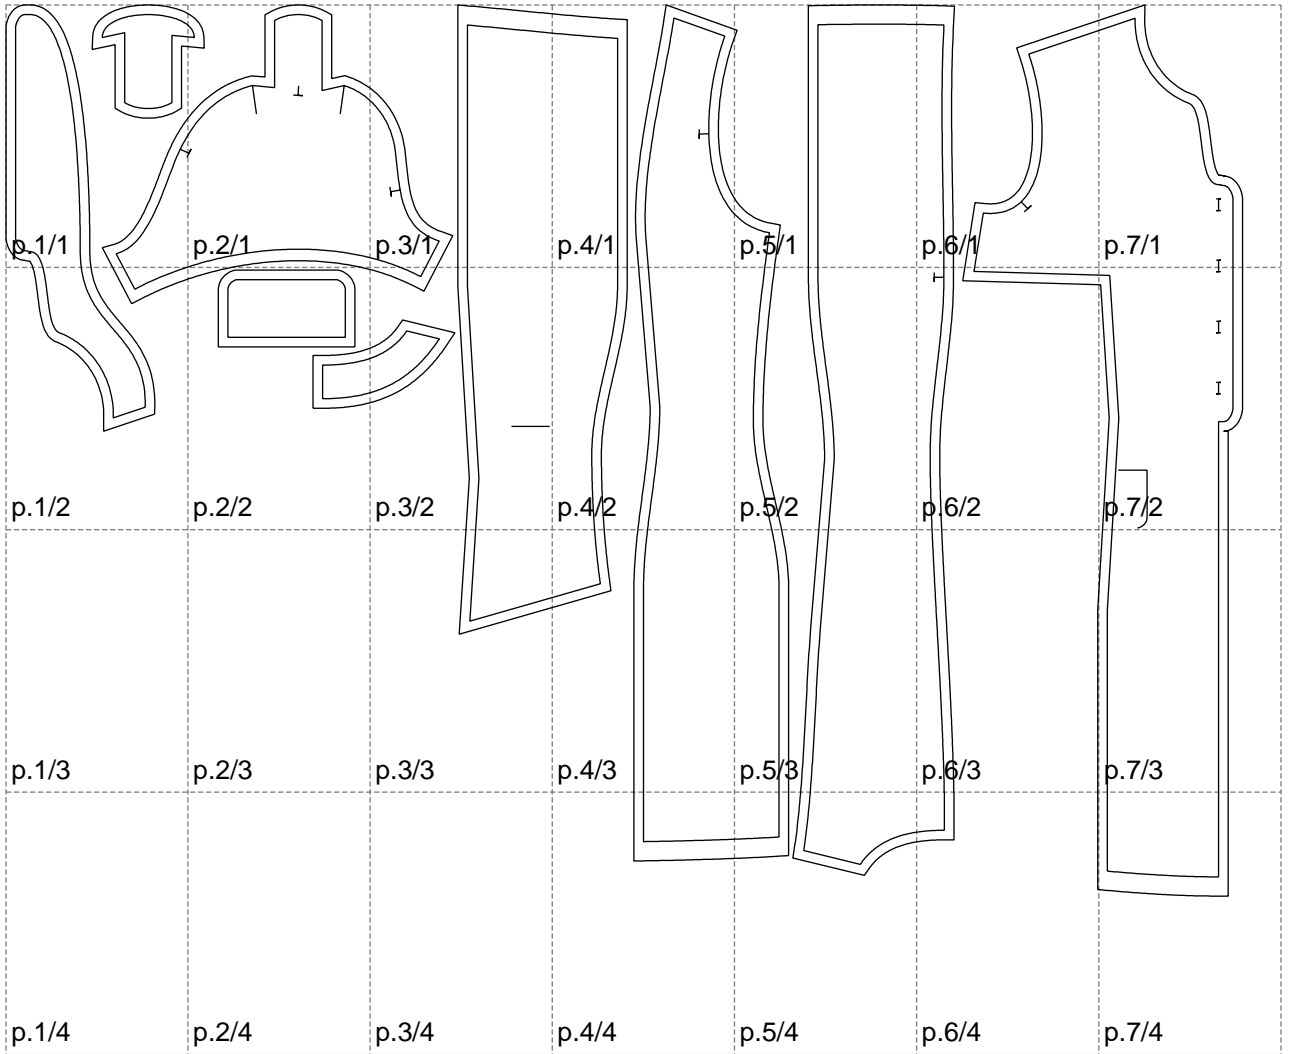

Not for print

Paper size: A4, size:1288.66 x928.51 mm

# Example

size:1499.00 x1353.07 mm

Maneken =1 ver.0

rz\_1=170

rz\_16=92

rz\_17=78.8

rz\_18=71.8

rz\_19=100

rz\_20=98.1

---

. . . . .  
. . . . .  
. . . . .