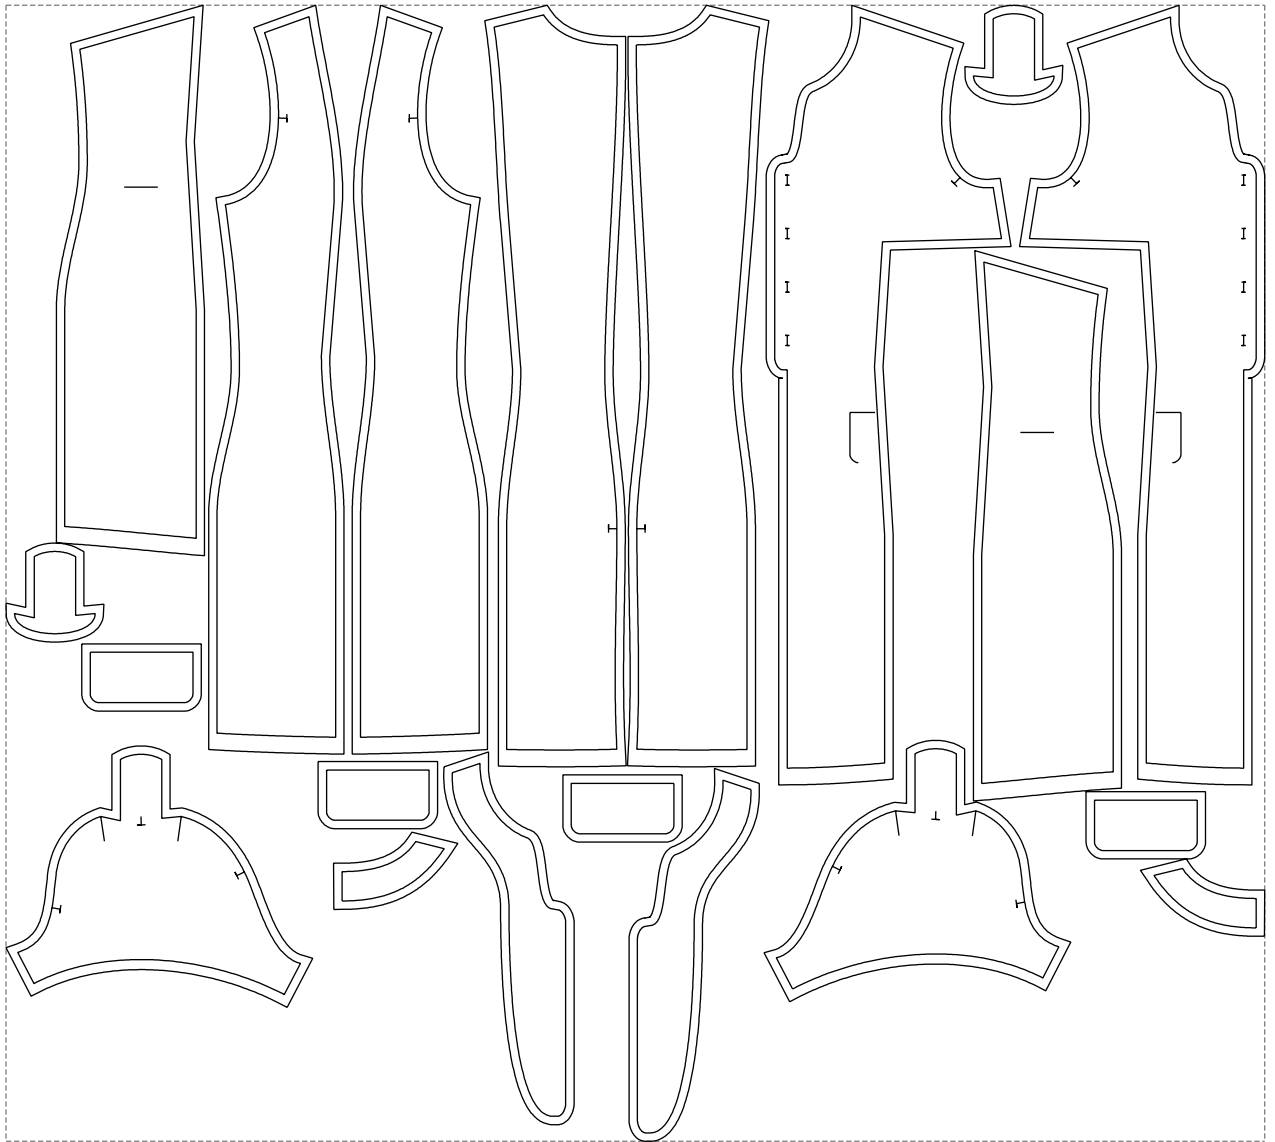

Not for print

Paper size: A4, size:1288.66 x928.51 mm

# Example

size:1499.00 x1353.07 mm

Maneken =1 ver.0

rz\_1=170

rz\_16=92

rz\_17=78.8

rz\_18=71.8

rz\_19=100