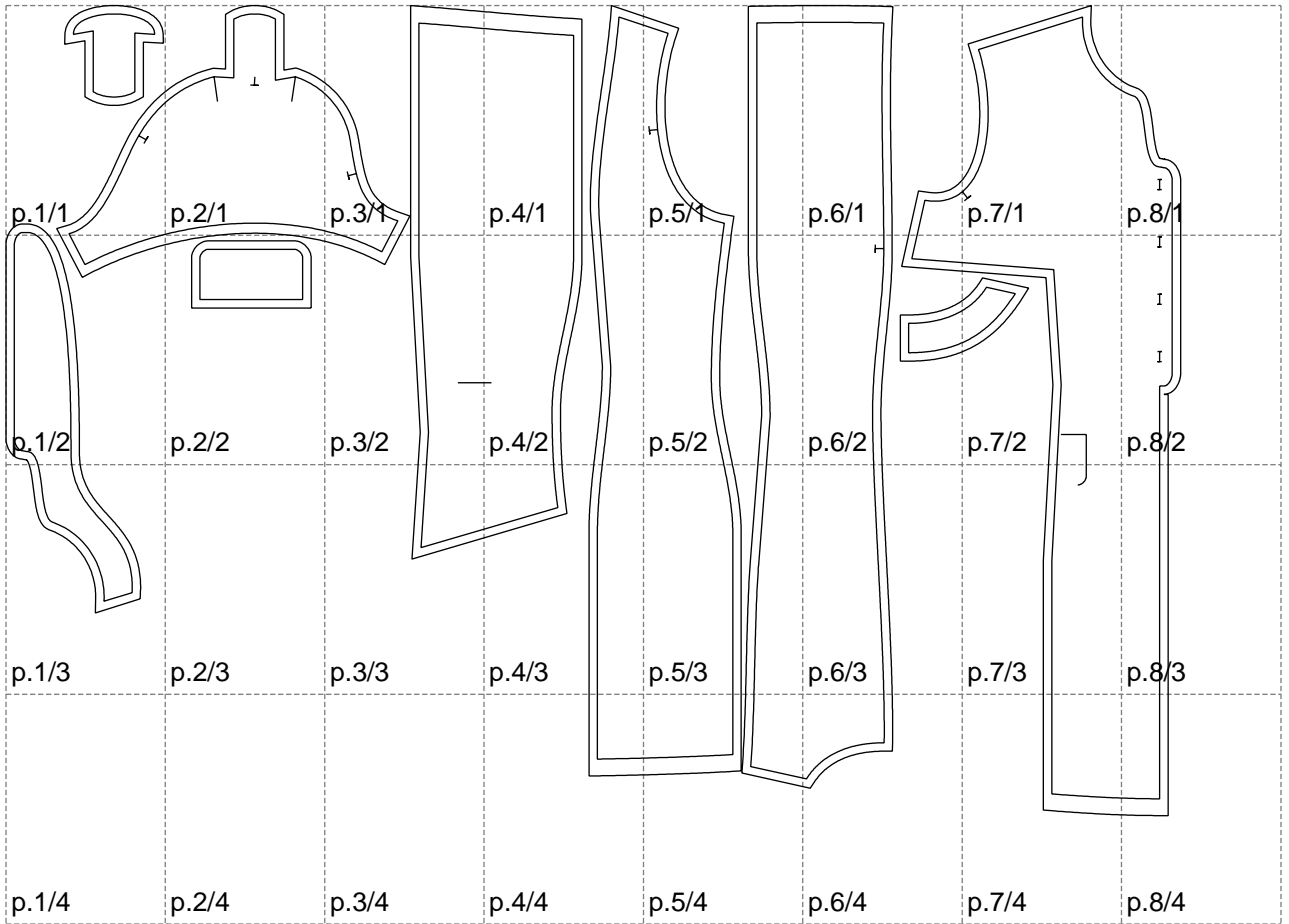

Not for print

Paper size: A4, size:1399.00 x964.57 mm

# Example

size:1499.00 x1640.40 mm

Maneken =1 ver.0

rz\_1=170

rz\_16=108

rz\_17=92.5

rz\_18=89.2

rz\_19=116

rz\_20=113

---

. . . . .  
. . . . .  
. . . . .