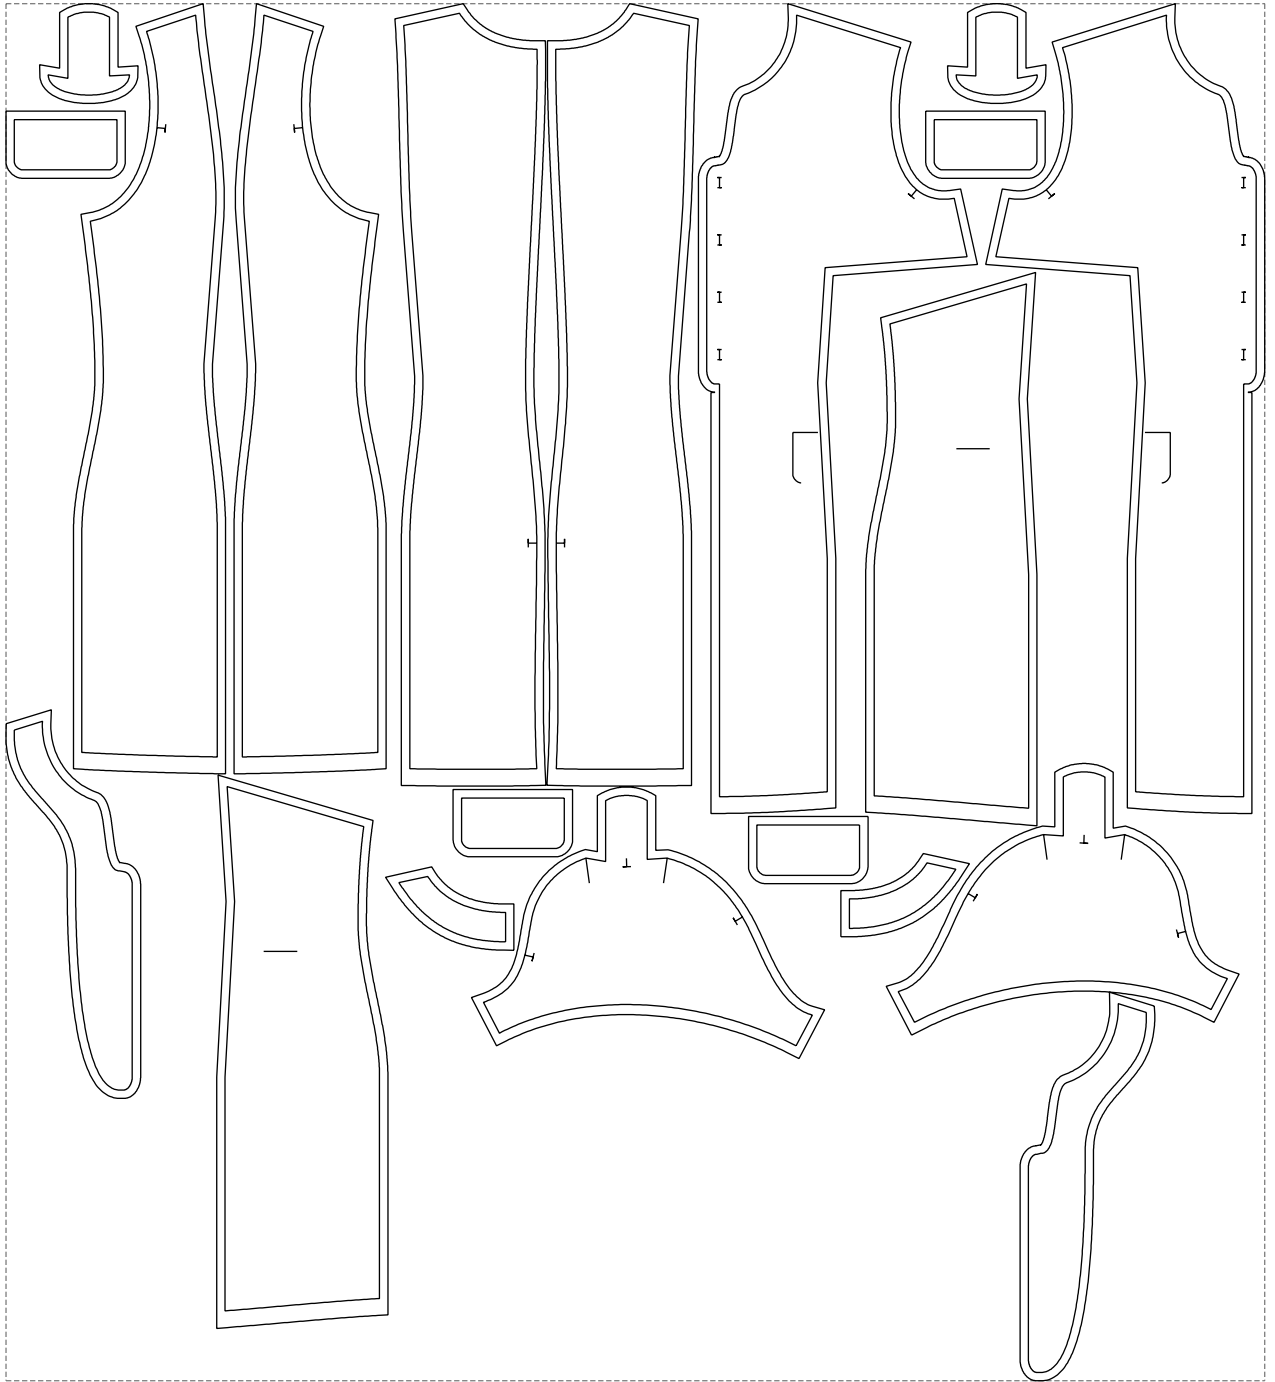

# Example

size:1499.00 x1640.40 mm

Maneken =1 ver.0

rz\_1=170

rz\_16=108

rz\_17=92.5

rz\_18=89.2

rz\_19=116