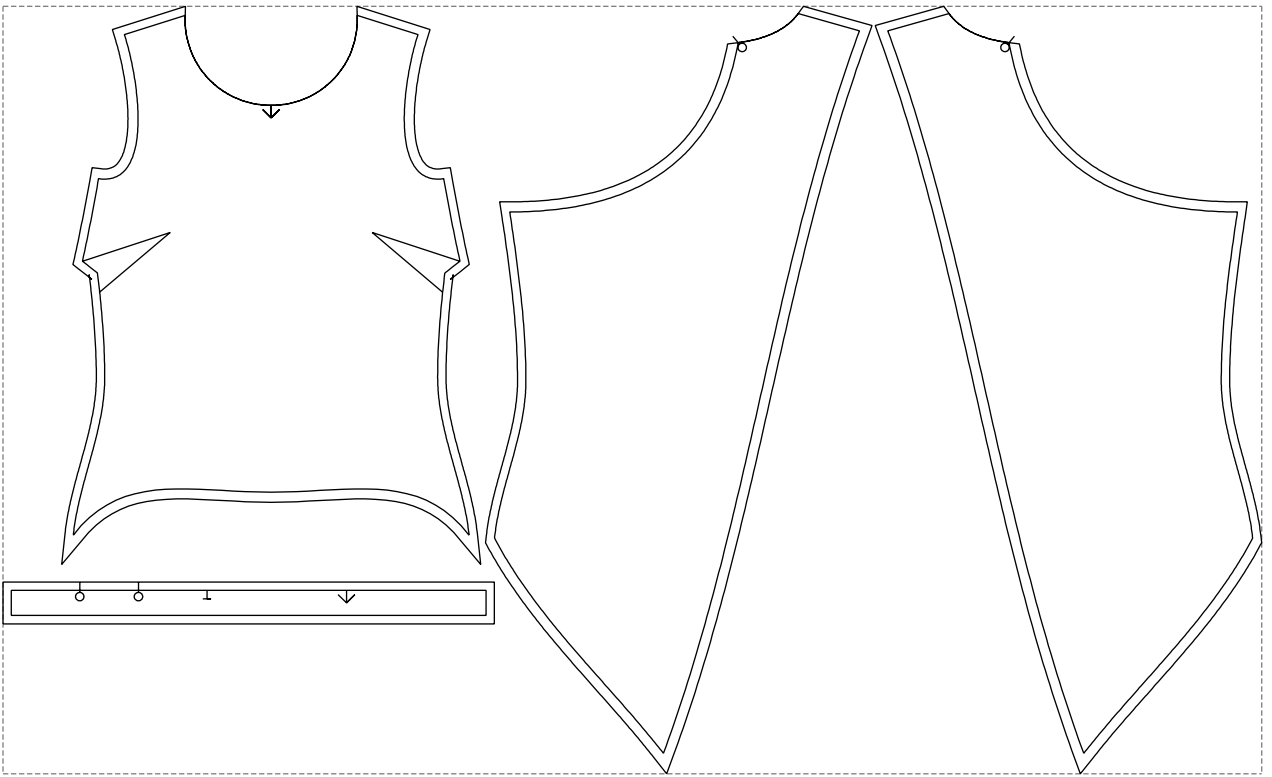

# Example

size:1499.00 x914.11 mm

Maneken =1 ver.0

rz\_1=170

rz\_16=88

rz\_17=75.6

rz\_18=67.6

rz\_19=96