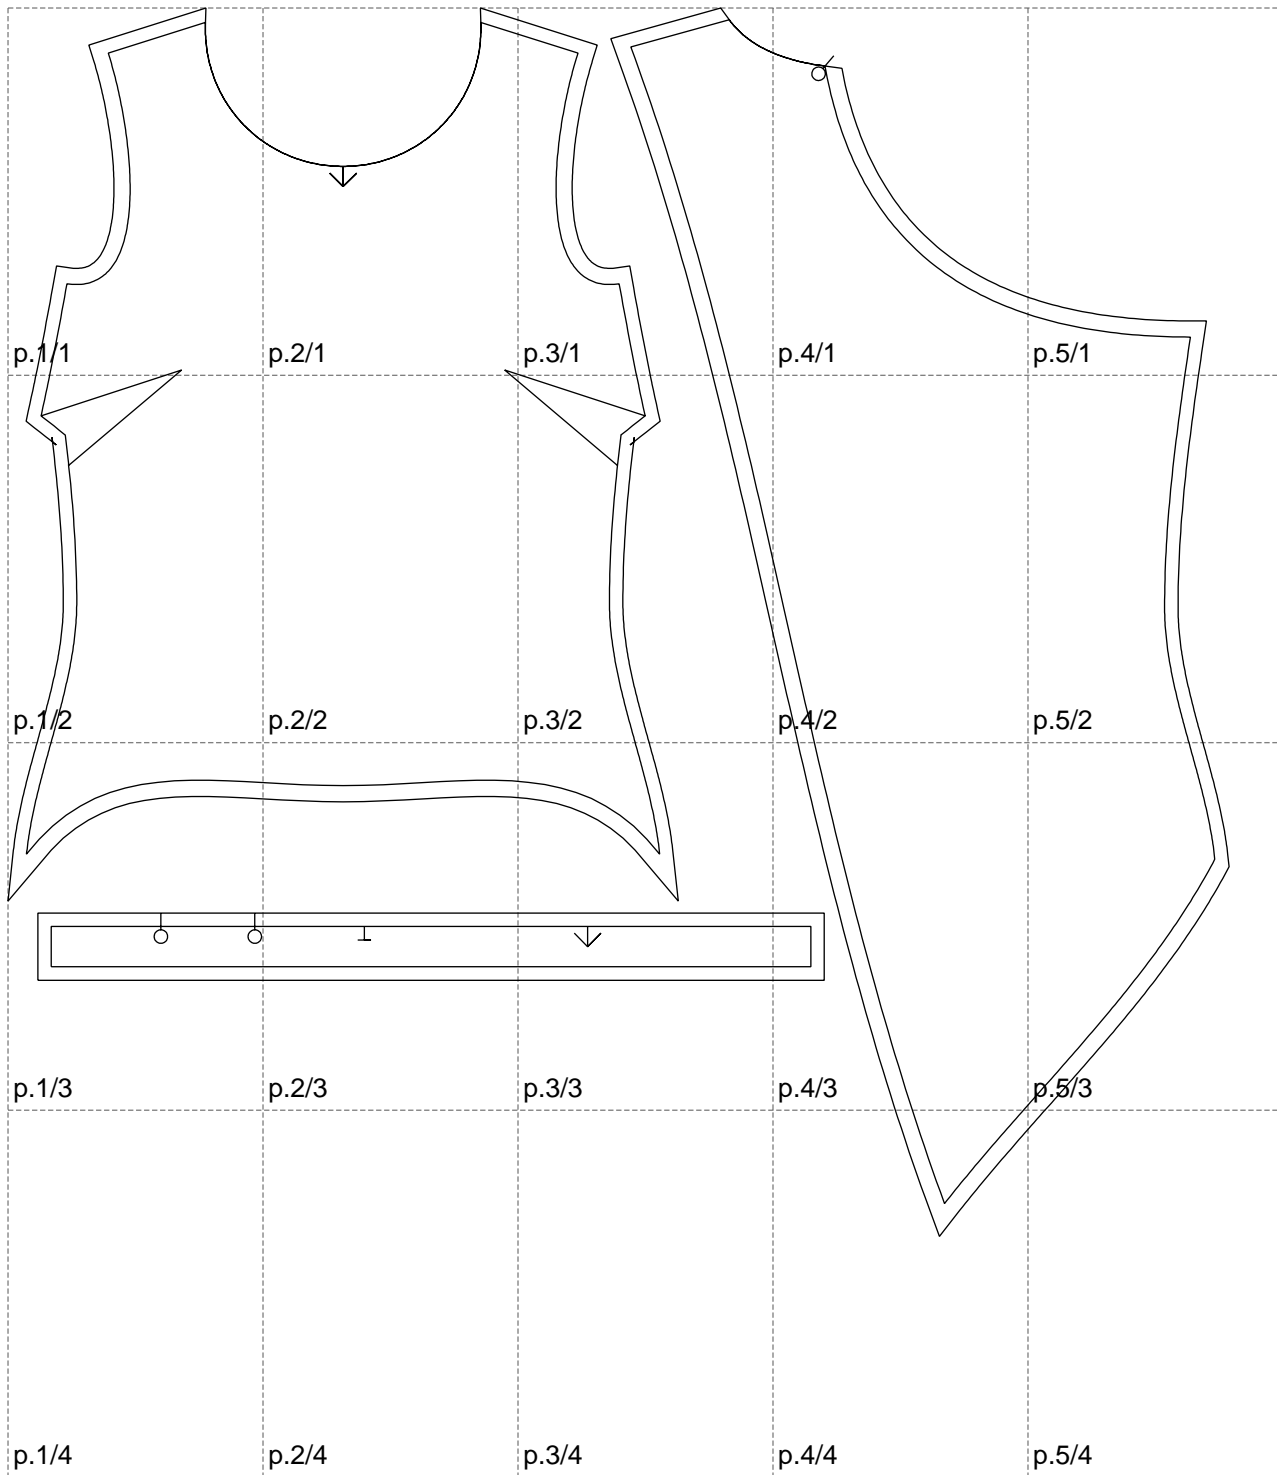

Not for print

Paper size: A4, size:908.99 x914.11 mm

# Example

size:1499.00 x914.11 mm

Maneken =1 ver.0

rz\_1=170

rz\_16=88

rz\_17=75.6

rz\_18=67.6

rz\_19=96

rz\_20=94.6

---

. . . . .  
. . . . .  
. . . . .