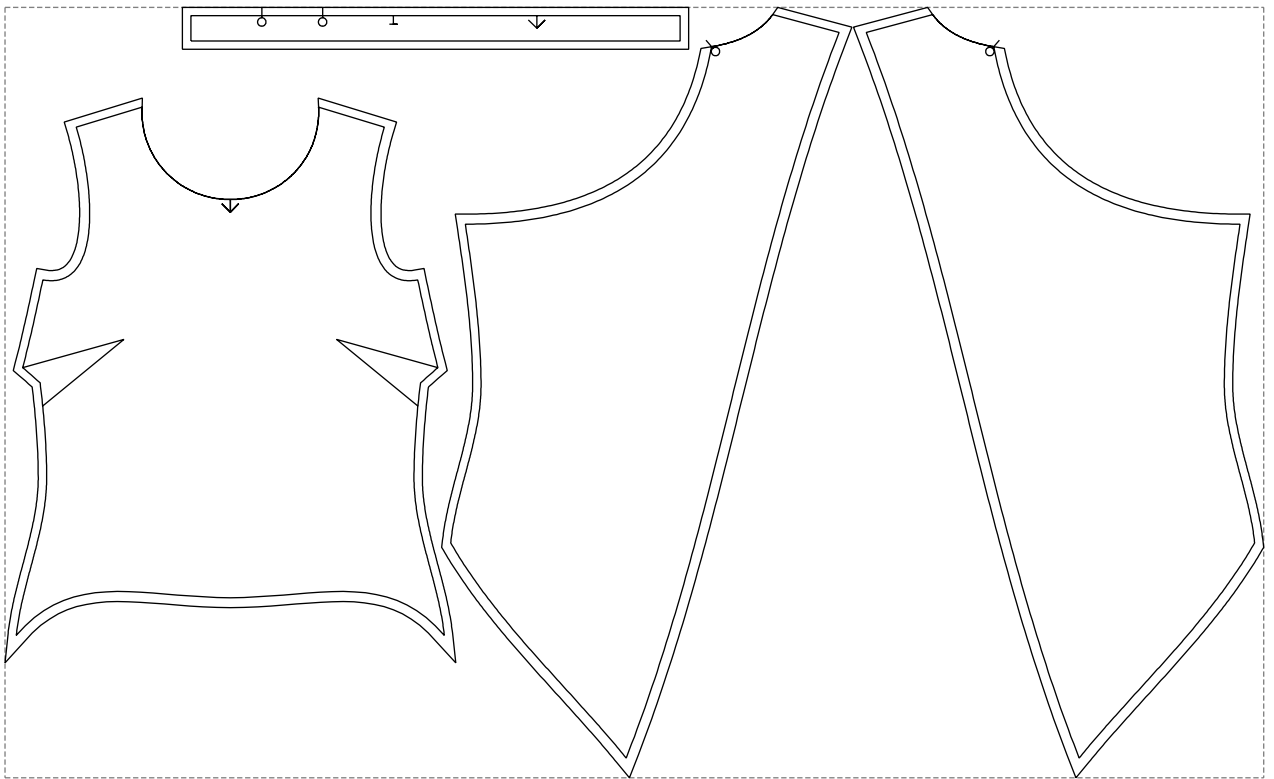

Not for print

Paper size: A4, size:967.95 x917.76 mm

# Example

size:1499.00 x917.76 mm

Maneken =1 ver.0

rz\_1=170

rz\_16=96

rz\_17=82

rz\_18=76

rz\_19=104

rz\_20=101.8

---

. . . . .  
. . . . .  
. . . . .