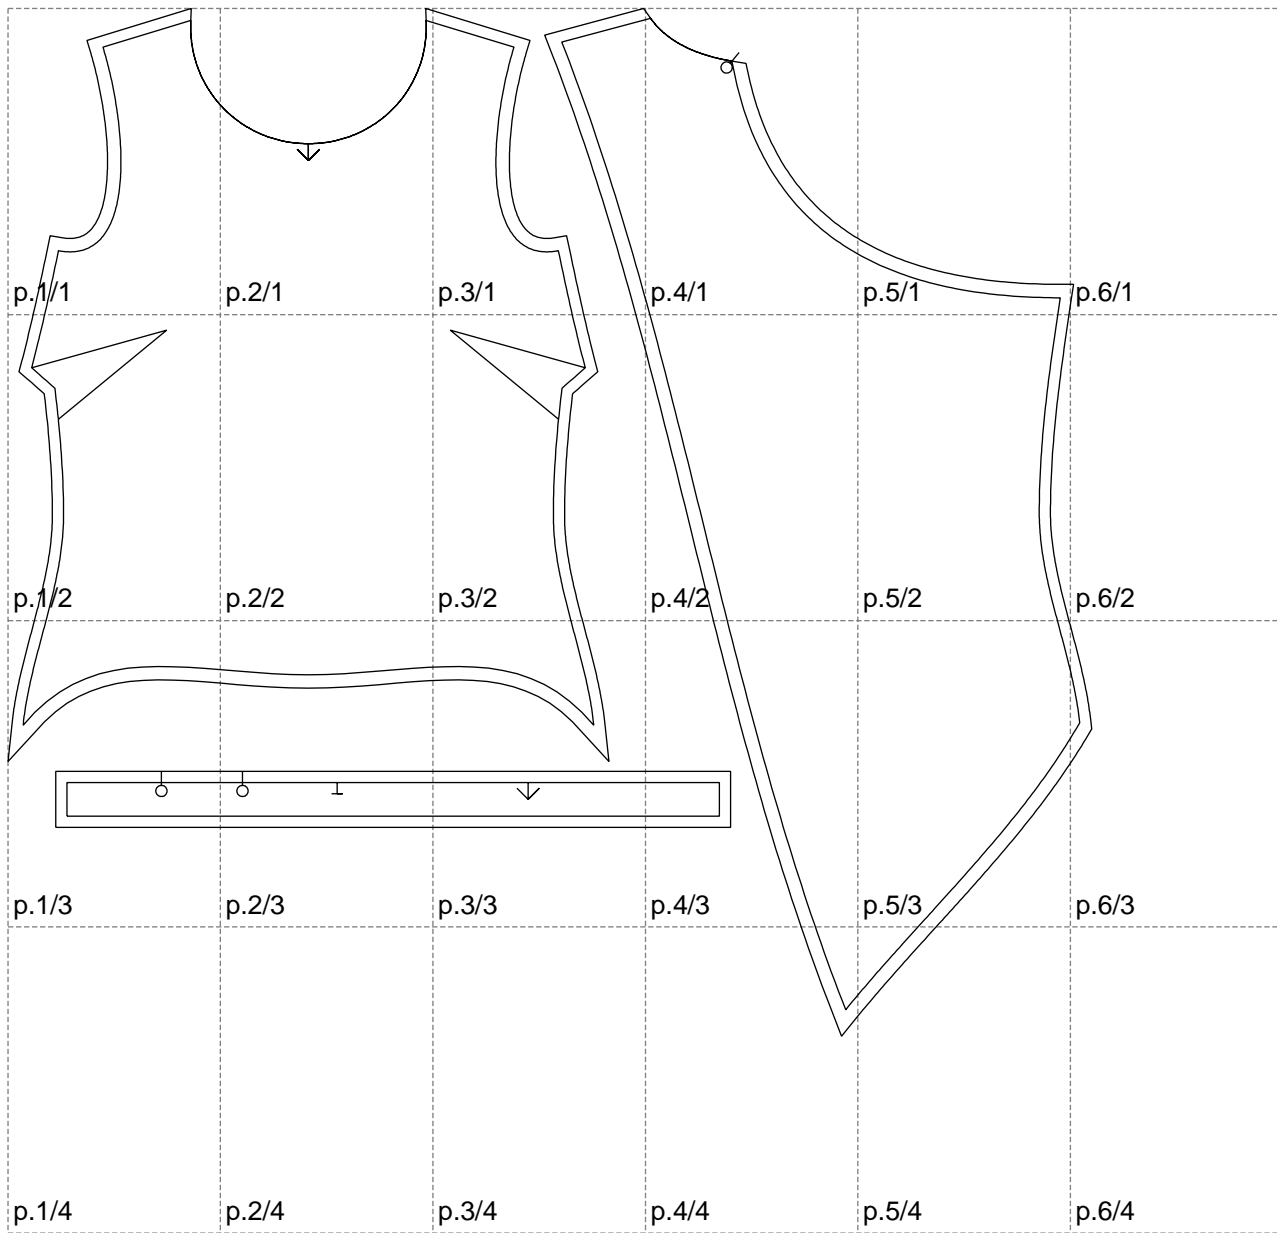

Not for print

Paper size: A4, size:967.95 x917.76 mm

# Example

size:1499.00 x917.76 mm

Maneken =1 ver.0

rz\_1=170

rz\_16=96

rz\_17=82

rz\_18=76

rz\_19=104

rz\_20=101.8

---

. . . . .  
. . . . .  
. . . . .